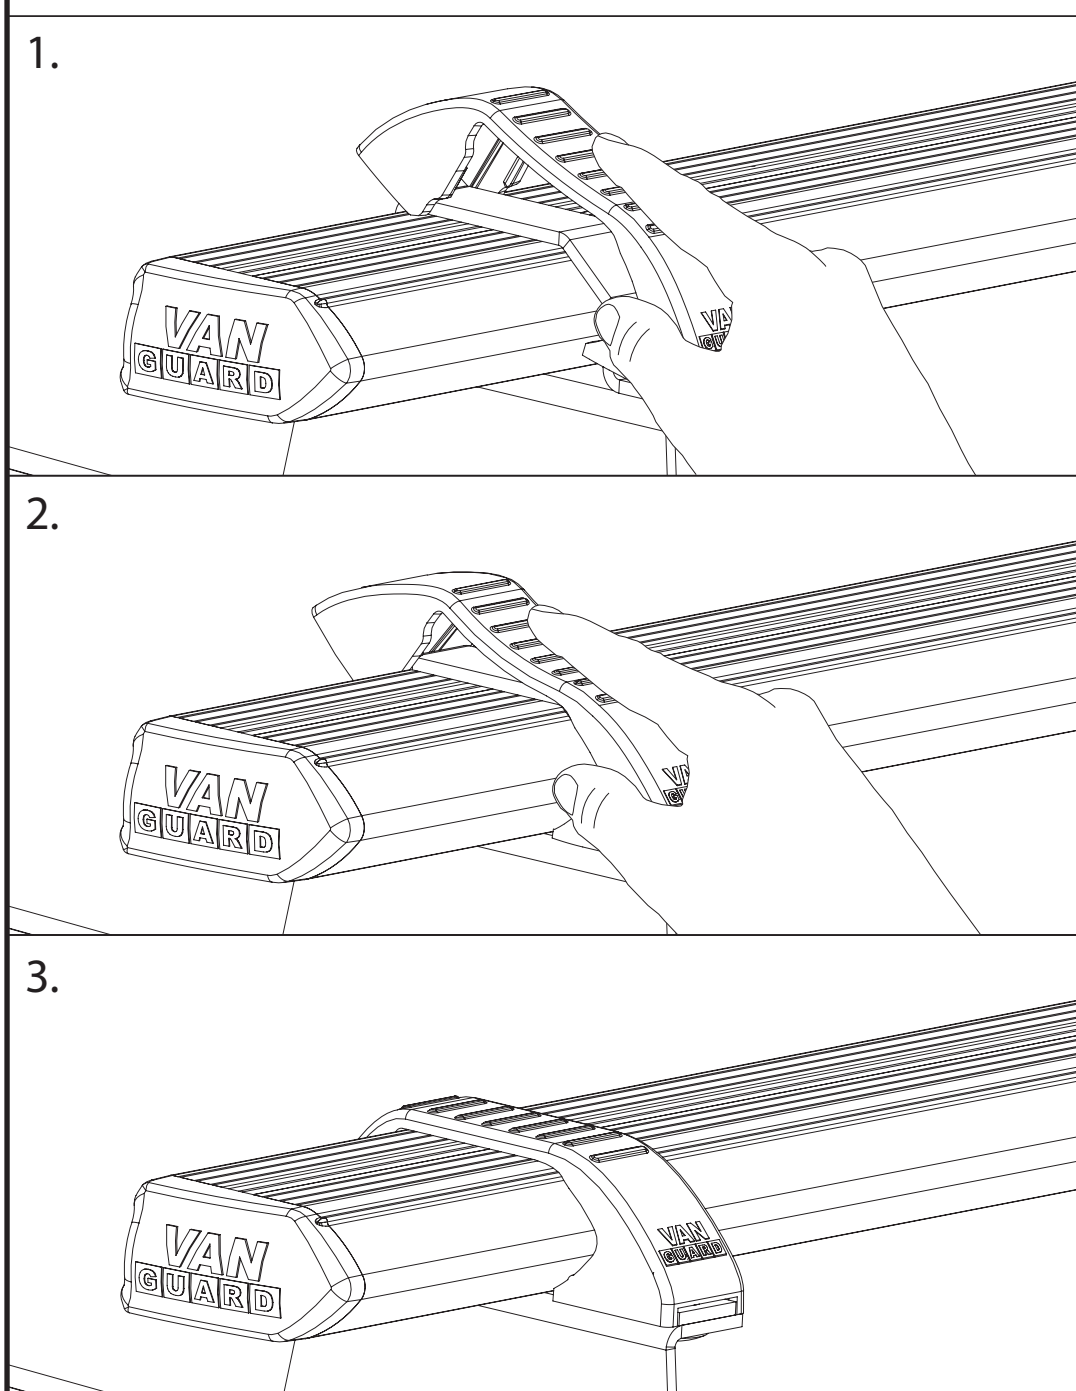

4

5

6

7

8

ULTI Bar Trade
(Steel)

MAX 60KG

X1