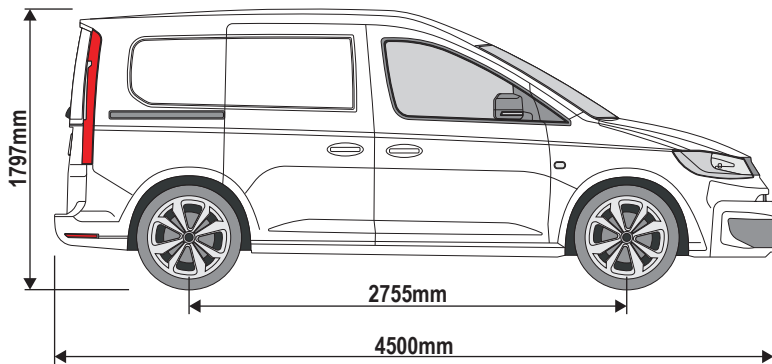

Vehicle:
 Volkswagen Caddy 5 2021 on
Wheel Base: SWB (L1)
Roof Height: H1
Rear Doors: Twin / Tailgate

341-3

Vehicle:
 Volkswagen Caddy 5 2021 on
Wheel Base: MAXI (L2)
Roof Height: H1
Rear Doors: Twin / Tailgate