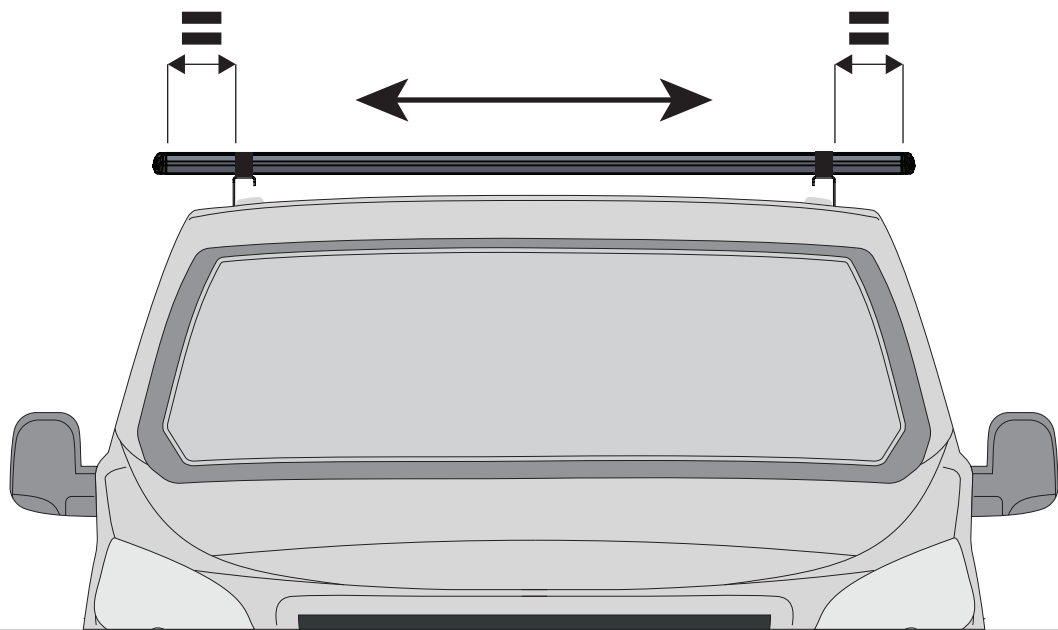

4

5

6

7

8

ULTI Bar Trade
(Steel)

MAX 60KG

X1