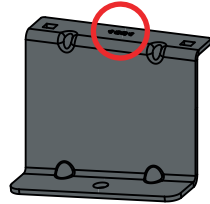

1

1678

1679

1680

1681

1682