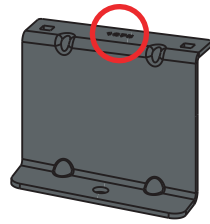

1

1678

1679

1680

1681

1682