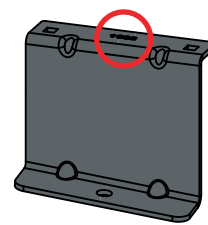

1

1678

1679

1680

1681

1682