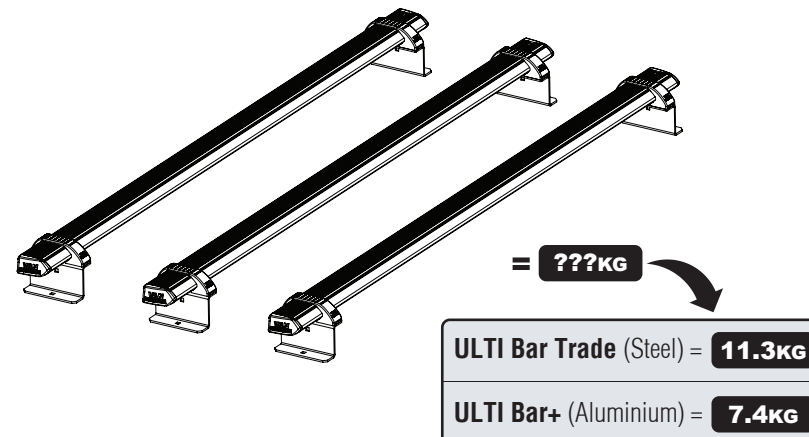

341-3

Vehicle:
Volkswagen Caddy 5 2021 on
Wheel Base: SWB (L1)
Roof Height: H1
Rear Doors: Twin / Tailgate