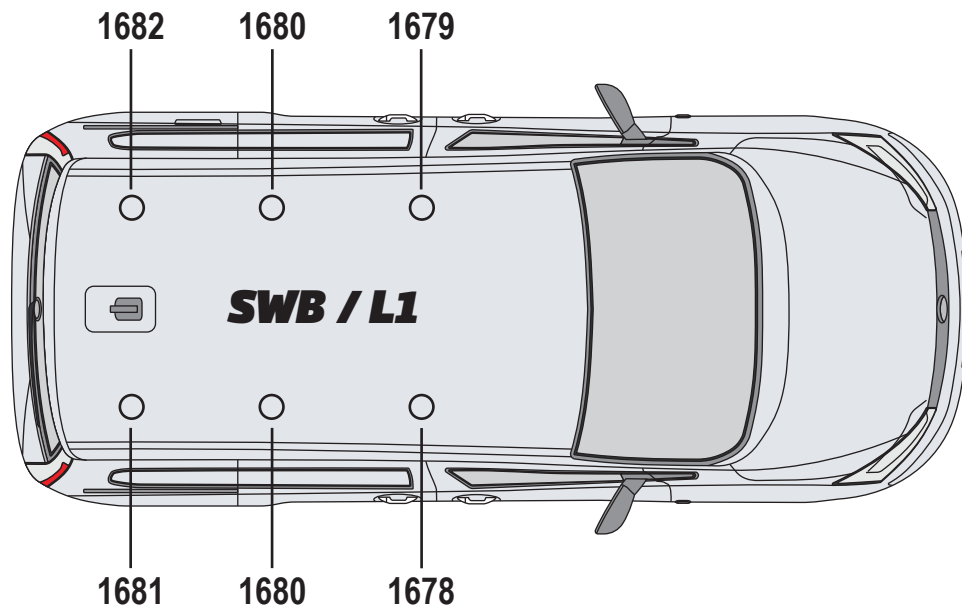

1

1678

1679

1680

1681

1682