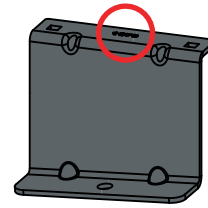

1

1678

1679

1680

1681

1682