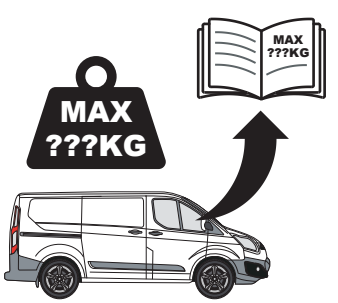

4

5

6

7

8

ULTI Bar Trade
(Steel)

MAX 60KG

X1