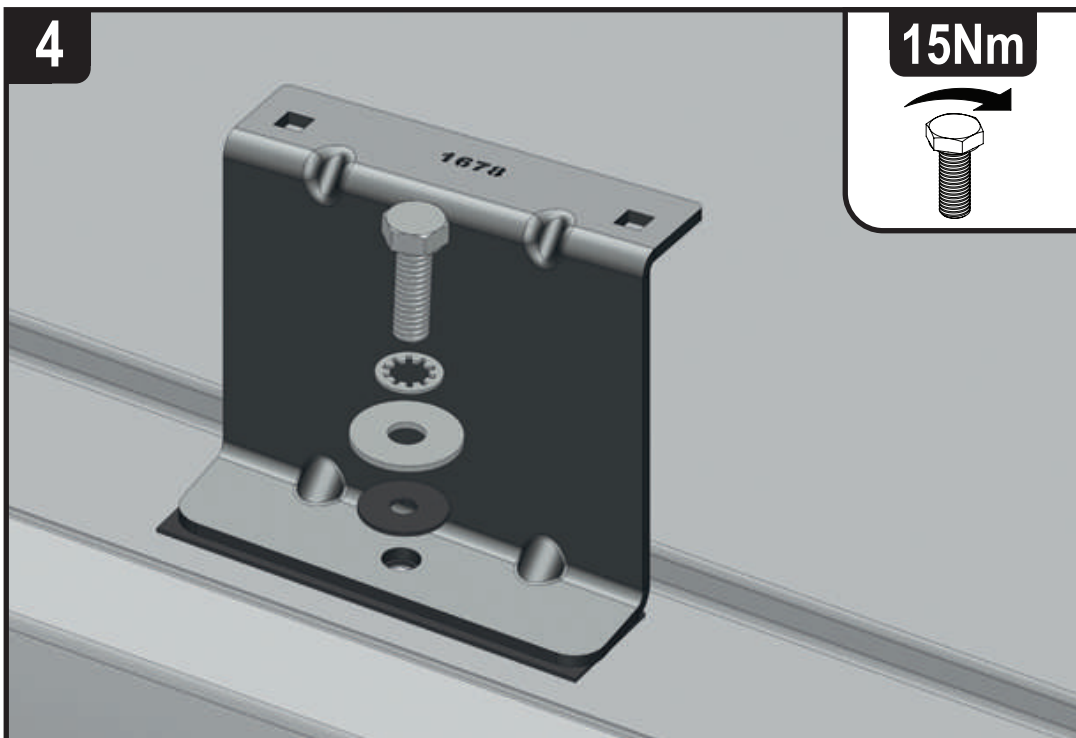

4

5

6

7

8

ULTI Bar Trade
(Steel)

MAX 60KG

X1