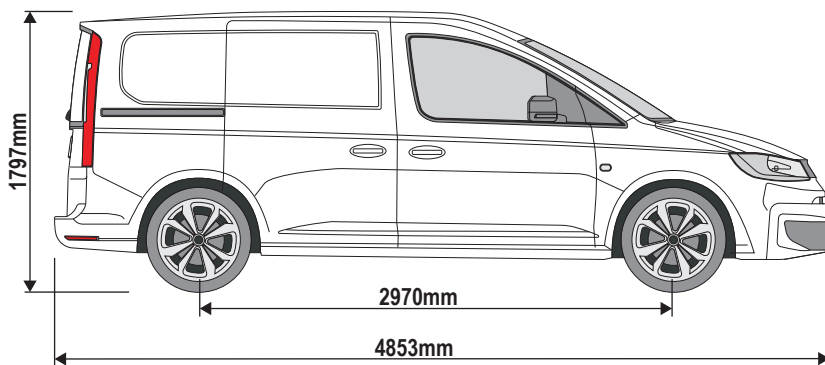

Vehicle:
 Volkswagen Caddy 5 2021 on
Wheel Base: SWB (L1)
Roof Height: H1
Rear Doors: Twin / Tailgate

341-3

Vehicle:
 Volkswagen Caddy 5 2021 on
Wheel Base: MAXI (L2)
Roof Height: H1
Rear Doors: Twin / Tailgate