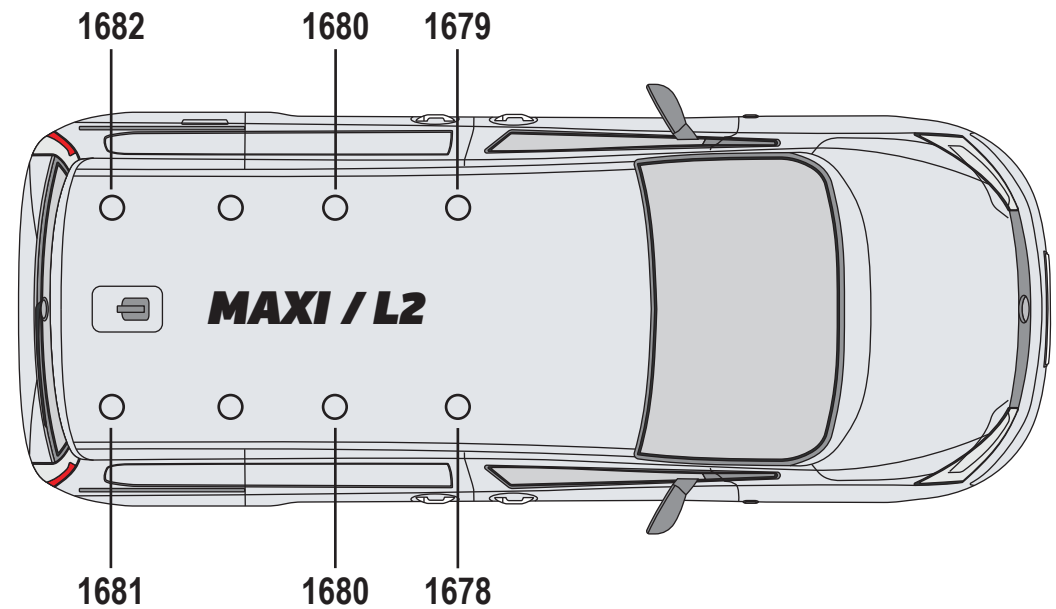

1

1678

1679

1680

1681

1682