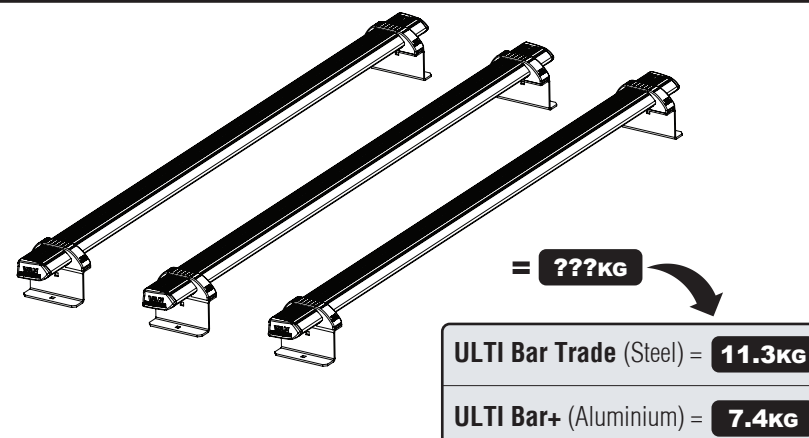

341-3

Vehicle:
Volkswagen Caddy 5 2021 on
Wheel Base: MAXI (L2)
Roof Height: H1
Rear Doors: Twin / Tailgate