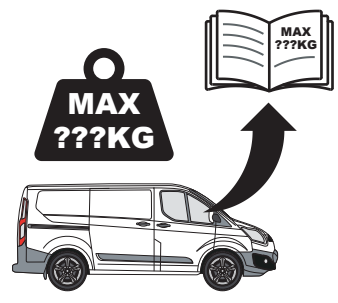

EN - SAFETY AND PRODUCT INFORMATION
DE - SICHERHEITS- UND PRODUKTINFORMATIONEN
FR - INFORMATIONS DE SÉCURITÉ ET DU PRODUIT
NL - VEILIGHEIDS- EN PRODUCTINFORMATIE
ES - INFORMACIÓN DE SEGURIDAD Y DEL PRODUCTO
IT - INFORMAZIONI SULLA SICUREZZA E SUL PRODOTTO

SV - SÄKERHETS- OCH PRODUKTINFORMATION
DA - SIKKERHEDS- OG PRODUKTINFORMATION
NO - SIKKERHETS- OG PRODUKTINFORMASJON
PL - INFORMACJE O BEZPIECZENSTWIE I PRODUKCJE
CS - INFORMACE O BEZPEČNOSTI A PRODUKTU