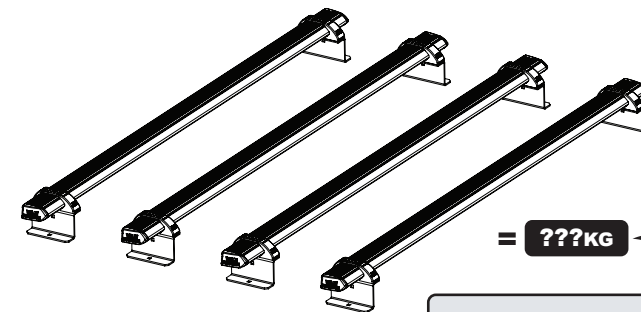

?

Customercare@van-guard.co.uk
 UK +44 (0) 1392 368 351

i

MA6167
X4

MA6166
X4

ULTI Bar Trade
(Steel)

ULTI Bar+
(Aluminium)

341-4

Vehicle:
 Volkswagen Caddy 5 2021 on
Wheel Base: MAXI (L2)
Roof Height: H1
Rear Doors: Twin / Tailgate

= **???**KG

ULTI Bar Trade (Steel) =	15KG
ULTI Bar+ (Aluminium) =	9.8KG

1

1678

1679

1680

1681