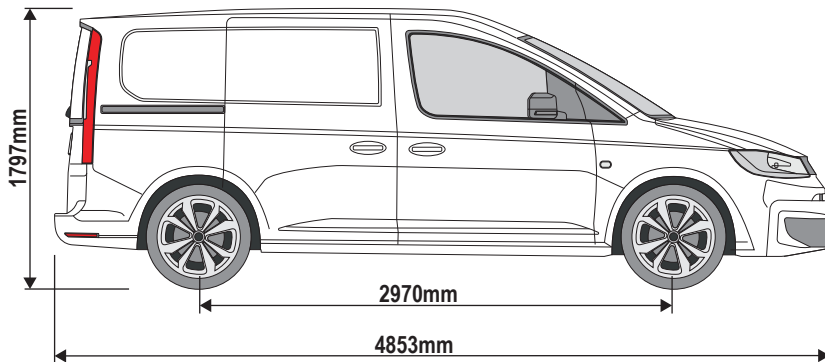

Vehicle:
 Volkswagen Caddy 5 2021 on
Wheel Base: MAXI (L2)
Roof Height: H1
Rear Doors: Twin / Tailgate

= **???**KG

ULTI Bar Trade (Steel) =	15KG
ULTI Bar+ (Aluminium) =	9.8KG

1

1678

1679

1680

1681