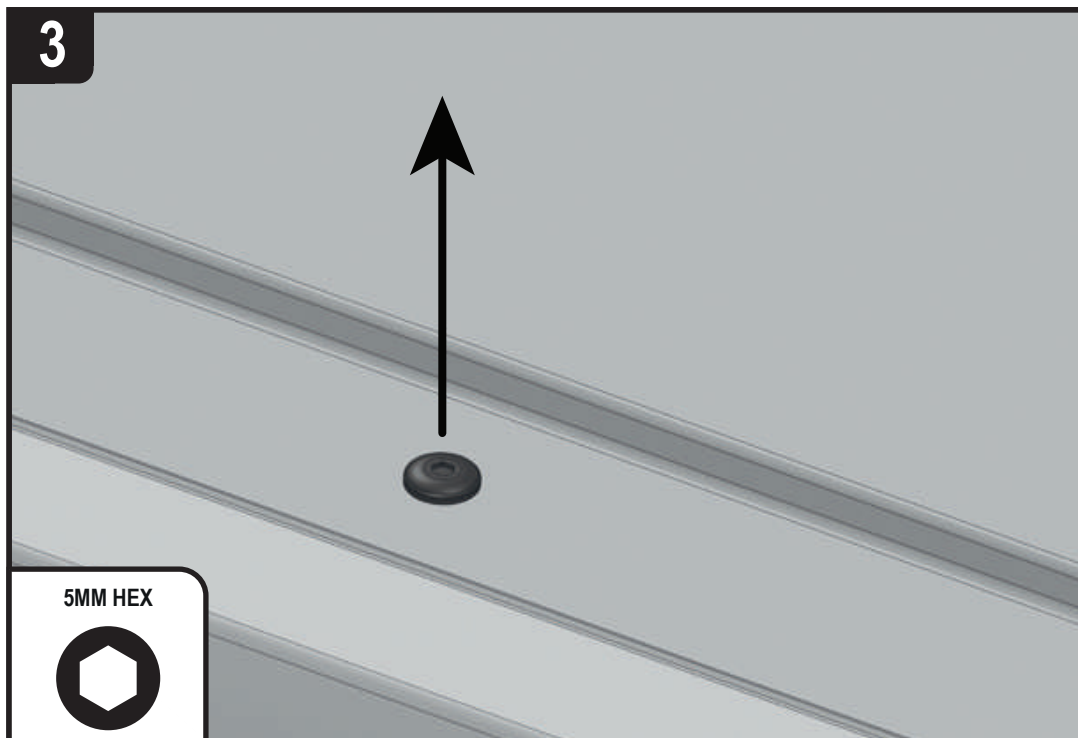

1

1678

1679

1680

1681

1682

2

3

5MM HEX