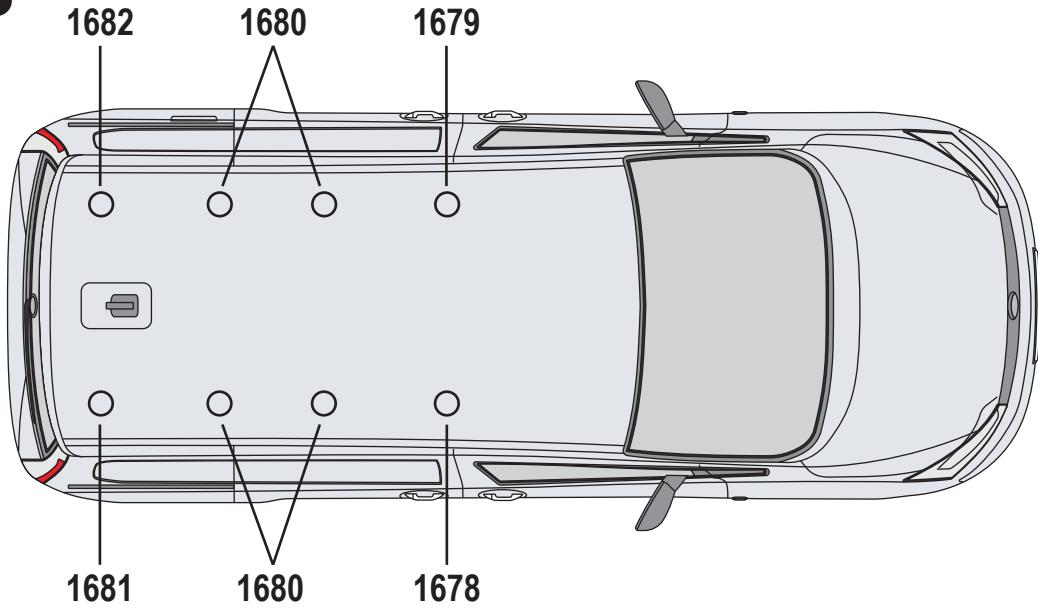

Vehicle:
 Volkswagen Caddy 5 2021 on
Wheel Base: MAXI (L2)
Roof Height: H1
Rear Doors: Twin / Tailgate

= **???**KG

ULTI Bar Trade (Steel) =	15KG
ULTI Bar+ (Aluminium) =	9.8KG

1

1678

1679

1680

1681