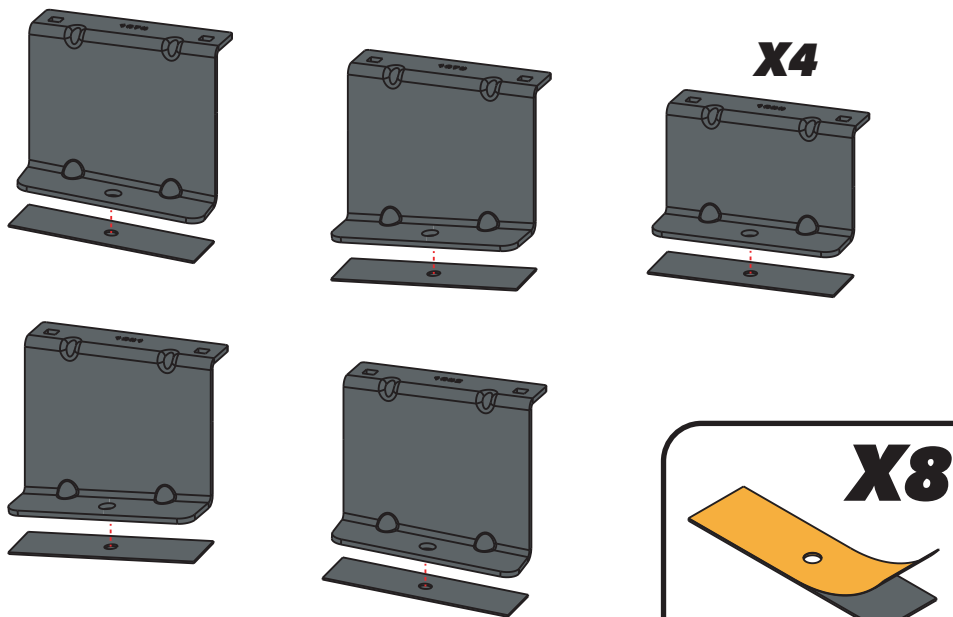

1678

1679

1680

1681

1682

2