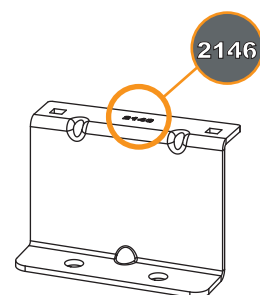

01

2142

2143

2146

2147

02

03

X8

T27

EN - STICK GASKETS TO ALL BRACKETS
DE - KLEBEN SIE DIE DICHTUNG AN ALLEN HALTERUNGEN
FR - COUSSINETS ADHÉSIFS À TOUS LES SUPPORTS
NL - PLAK PAKKING OP ALLE BEUGELS
ES - PEGA LAS ALMOHADILLAS A TODOS LOS SOPORTES
IT - ADESIVI GUARNIZIONI A TUTTE LE STAFFE

SV - FÄST GUMMI PÅ ALLA FÄSTEN
DA - KLÆB GUMMI PÅ ALLE BESLAG
NO - PLIST GUMMI PÅ ALLE BRAKKETTER
PL - NAKLEJ USZCZELKI DO WSZYSTKICH WSPORNIKÓW
CS - PŘILEPTE TĚSNĚNÍ NA VŠECHNY DRŽÁKY