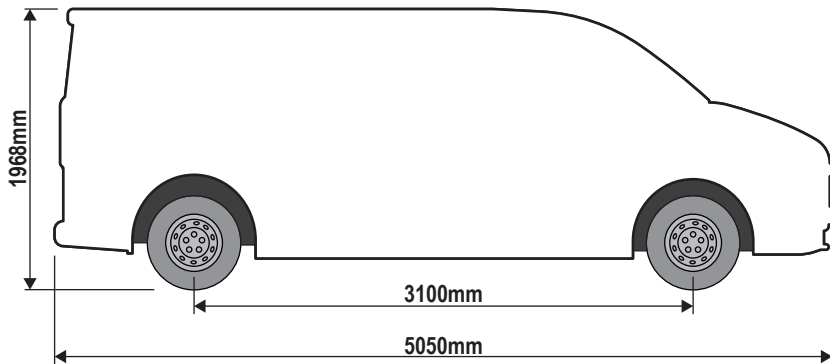

## 348-2

**Vehicle:**  
 Ford Transit Custom 2023 on  
**Wheel Base:** L1  
**Roof Height:** H1  
**Rear Doors:** Twin