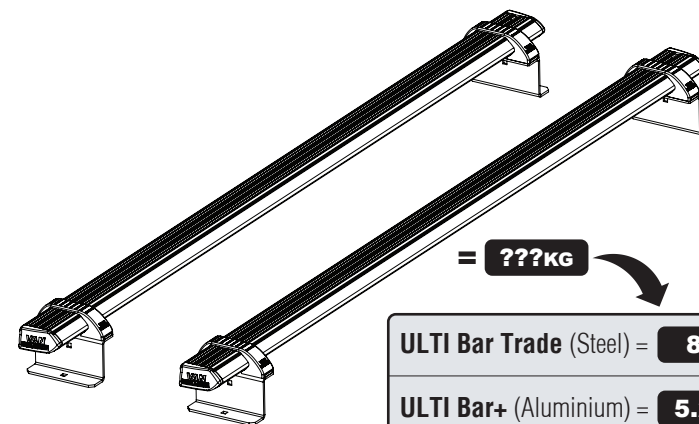

348-2

Vehicle:
Ford Transit Custom 2023 on
Wheel Base: L2
Roof Height: H1
Rear Doors: Twin