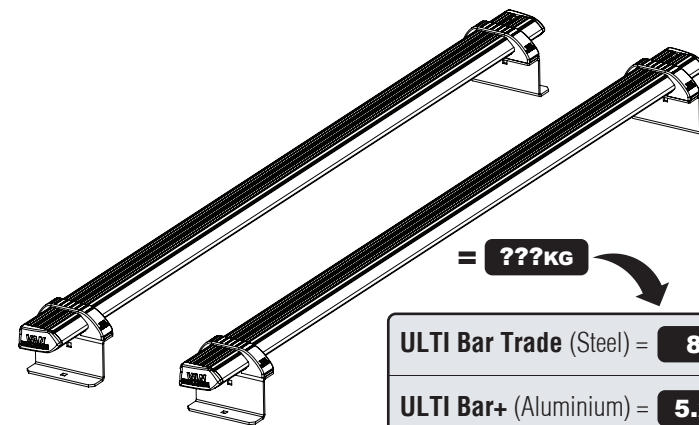

348-2

Vehicle:
Ford Transit Custom 2023 on
Wheel Base: L1
Roof Height: H1
Rear Doors: Twin