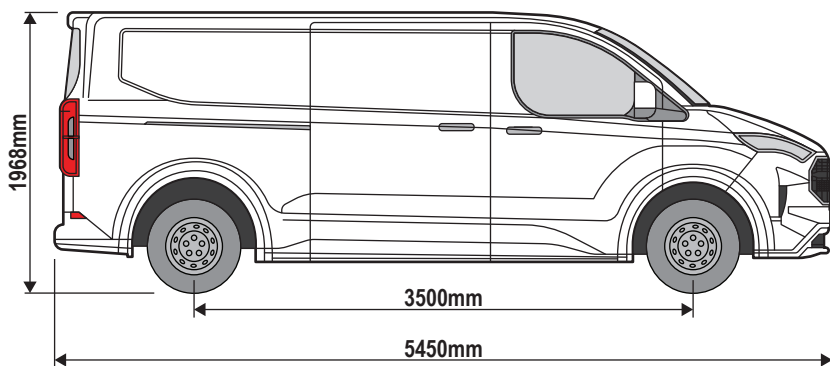

348-2

Vehicle:
Ford Transit Custom 2023 on
Wheel Base: L2
Roof Height: H1
Rear Doors: Twin