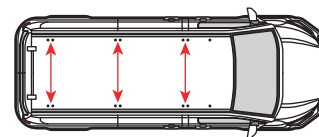

EN - STICK GASKETS TO ALL BRACKETS
DE - KLEBEN SIE DIE DICHTUNG AN ALLEN HALTERUNGEN
FR - COUSSINETS ADHÉSIFS À TOUS LES SUPPORTS
NL - PLAK PAKKING OP ALLE BEUGELS
ES - PEGA LAS ALMOHADILLAS A TODOS LOS SOPORTES
IT - ADESIVI GUARNIZIONI A TUTTE LE STAFFE

SV - FÄST GUMMI PÅ ALLA FÄSTEN
DA - KLÆB GUMMI PÅ ALLE BESLAG
NO - PLIST GUMMI PÅ ALLE BRACKETTER
PL - NAKLEJ USZCZELKI DO WSZYSTKICH WSPORNIKÓW
CS - PŘILEPTE TĚSNĚNÍ NA VŠECHNY DRŽÁKY