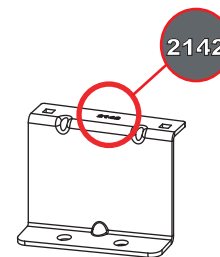

01

2141

2142

2143

2146

2147

02

03

X12

T27

EN - STICK GASKETS TO ALL BRACKETS
DE - KLEBEN SIE DIE DICHTUNG AN ALLEN HALTERUNGEN
FR - COUSSINETS ADHÉSIFS À TOUS LES SUPPORTS
NL - PLAK PAKKING OP ALLE BEUGELS
ES - PEGA LAS ALMOHADILLAS A TODOS LOS SOPORTES
IT - ADESIVI GUARNIZIONI A TUTTE LE STAFFE

SV - FÄST GUMMI PÅ ALLA FÄSTEN
DA - KLÆB GUMMI PÅ ALLE BESLAG
NO - PLIST GUMMI PÅ ALLE BRACKETTER
PL - NAKLEJ USZCZELKI DO WSZYSTKICH WSPORNIKÓW
CS - PŘILEPTE TĚSNĚNÍ NA VŠECHNY DRŽÁKY