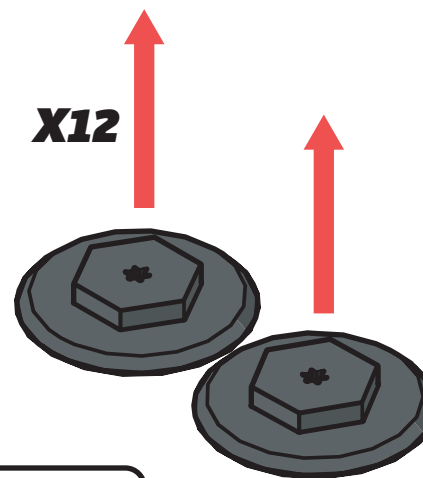

01

2141

2142

2143

2146

2147

02

03

X12

T27

EN - STICK GASKETS TO ALL BRACKETS
DE - KLEBEN SIE DIE DICHTUNG AN ALLEN HALTERUNGEN
FR - COUSSINETS ADHÉSIFS À TOUS LES SUPPORTS
NL - PLAK PAKKING OP ALLE BEUGELS
ES - PEGA LAS ALMOHADILLAS A TODOS LOS SOPORTES
IT - ADESIVI GUARNIZIONI A TUTTE LE STAFFE

SV - FÄST GUMMI PÅ ALLA FÄSTEN
DA - KLÆB GUMMI PÅ ALLE BESLAG
NO - PLIST GUMMI PÅ ALLE BRACKETTER
PL - NAKLEJ USZCZELKI DO WSZYSTKICH WSPORNIKÓW
CS - PŘILEPTE TĚSNĚNÍ NA VŠECHNY DRŽÁKY