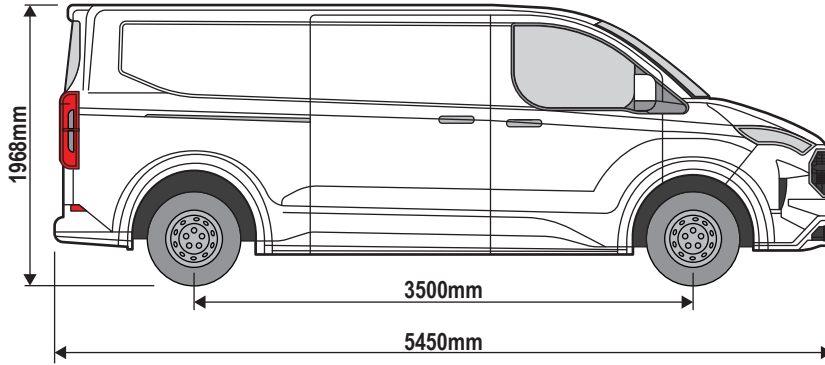

Van Guard Accessories Ltd
 Fair Oak Close, Exeter Airport Business Park,
 Exeter, Devon, EX5 2UL
www.van-guard.co.uk

348-3-L2

Vehicle:
 Ford Transit Custom 2023 on
Wheel Base: L2
Roof Height: H1
Rear Doors: Twin