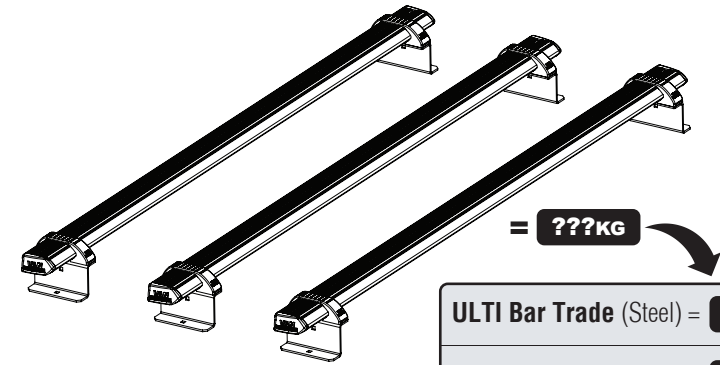

348-3-L2

Vehicle:
Ford Transit Custom 2023 on
Wheel Base: L2
Roof Height: H1
Rear Doors: Twin