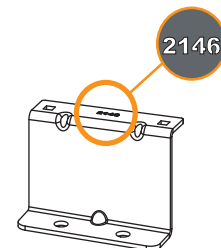

01

2141

2142

2143

2146

2147

02

03

X12

T27

EN - STICK GASKETS TO ALL BRACKETS
DE - KLEBEN SIE DIE DICHTUNG AN ALLEN HALTERUNGEN
FR - COUSSINETS ADHÉSIFS À TOUS LES SUPPORTS
NL - PLAK PAKKING OP ALLE BEUGELS
ES - PEGA LAS ALMOHADILLAS A TODOS LOS SOPORTES
IT - ADESIVI GUARNIZIONI A TUTTE LE STAFFE

SV - FÄST GUMMI PÅ ALLA FÄSTEN
DA - KLÆB GUMMI PÅ ALLE BESLAG
NO - PLIST GUMMI PÅ ALLE BRACKETTER
PL - NAKLEJ USZCZELKI DO WSZYSTKICH WSPORNIKÓW
CS - PŘILEPTE TĚSNĚNÍ NA VŠECHNY DRŽÁKY