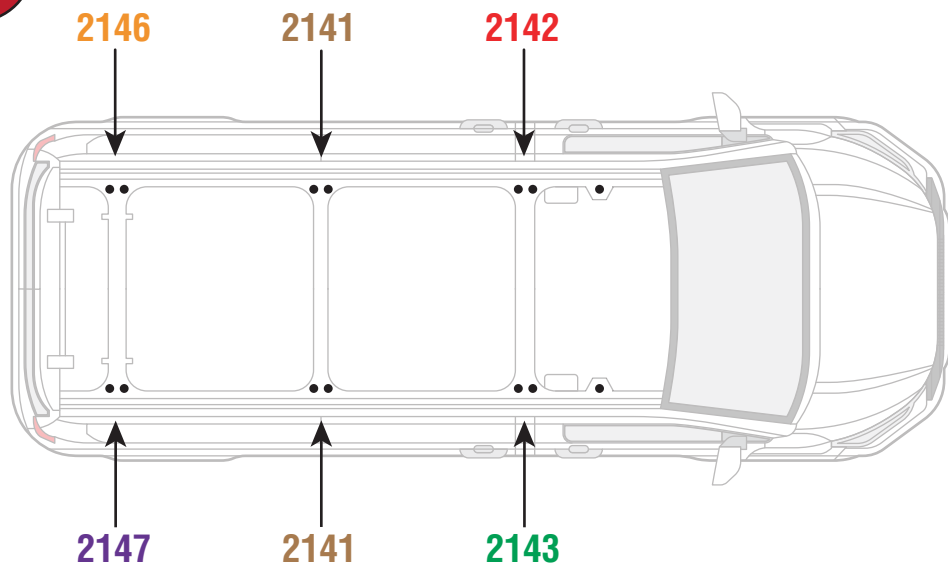

01

2141

2142

2143

2146

2147

02

03

X12

T27

EN - STICK GASKETS TO ALL BRACKETS
DE - KLEBEN SIE DIE DICHTUNG AN ALLEN HALTERUNGEN
FR - COUSSINETS ADHÉSIFS À TOUS LES SUPPORTS
NL - PLAK PAKKING OP ALLE BEUGELS
ES - PEGA LAS ALMOHADILLAS A TODOS LOS SOPORTES
IT - ADESIVI GUARNIZIONI A TUTTE LE STAFFE

SV - FÄST GUMMI PÅ ALLA FÄSTEN
DA - KLÆB GUMMI PÅ ALLE BESLAG
NO - PLIST GUMMI PÅ ALLE BRACKETTER
PL - NAKLEJ USZCZELKI DO WSZYSTKICH WSPORNIKÓW
CS - PŘILEPTE TĚSNĚNÍ NA VŠECHNY DRŽÁKY