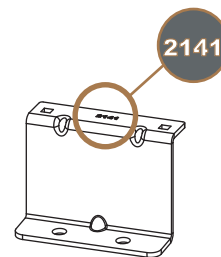

01

2141

2142

2143

2146

2147

02

03

X12

T27

EN - STICK GASKETS TO ALL BRACKETS
DE - KLEBEN SIE DIE DICHTUNG AN ALLEN HALTERUNGEN
FR - COUSSINETS ADHÉSIFS À TOUS LES SUPPORTS
NL - PLAK PAKKING OP ALLE BEUGELS
ES - PEGA LAS ALMOHADILLAS A TODOS LOS SOPORTES
IT - ADESIVI GUARNIZIONI A TUTTE LE STAFFE

SV - FÄST GUMMI PÅ ALLA FÄSTEN
DA - KLÆB GUMMI PÅ ALLE BESLAG
NO - PLIST GUMMI PÅ ALLE BRACKETTER
PL - NAKLEJ USZCZELKI DO WSZYSTKICH WSPORNIKÓW
CS - PŘILEPTE TĚSNĚNÍ NA VŠECHNY DRŽÁKY