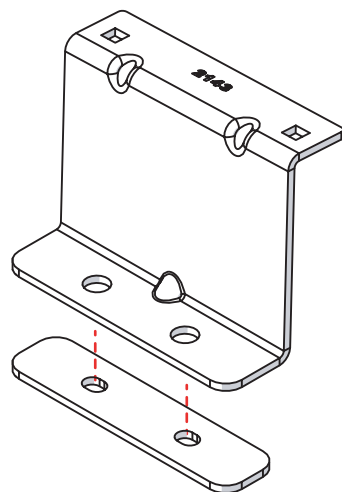

01

2141

2142

2143

2146

2147

02

03

X12

T27

EN - STICK GASKETS TO ALL BRACKETS
DE - KLEBEN SIE DIE DICHTUNG AN ALLEN HALTERUNGEN
FR - COUSSINETS ADHÉSIFS À TOUS LES SUPPORTS
NL - PLAK PAKKING OP ALLE BEUGELS
ES - PEGA LAS ALMOHADILLAS A TODOS LOS SOPORTES
IT - ADESIVI GUARNIZIONI A TUTTE LE STAFFE

SV - FÄST GUMMI PÅ ALLA FÄSTEN
DA - KLÆB GUMMI PÅ ALLE BESLAG
NO - PLIST GUMMI PÅ ALLE BRACKETTER
PL - NAKLEJ USZCZELKI DO WSZYSTKICH WSPORNIKÓW
CS - PŘILEPTE TĚSNĚNÍ NA VŠECHNY DRŽÁKY