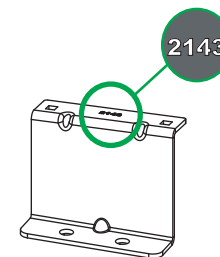

01

2141

2142

2143

2146

2147

02

03

X12

T27

EN - STICK GASKETS TO ALL BRACKETS
DE - KLEBEN SIE DIE DICHTUNG AN ALLEN HALTERUNGEN
FR - COUSSINETS ADHÉSIFS À TOUS LES SUPPORTS
NL - PLAK PAKKING OP ALLE BEUGELS
ES - PEGA LAS ALMOHADILLAS A TODOS LOS SOPORTES
IT - ADESIVI GUARNIZIONI A TUTTE LE STAFFE

SV - FÄST GUMMI PÅ ALLA FÄSTEN
DA - KLÆB GUMMI PÅ ALLE BESLAG
NO - PLIST GUMMI PÅ ALLE BRACKETTER
PL - NAKLEJ USZCZELKI DO WSZYSTKICH WSPORNIKÓW
CS - PŘILEPTE TĚSNĚNÍ NA VŠECHNY DRŽÁKY