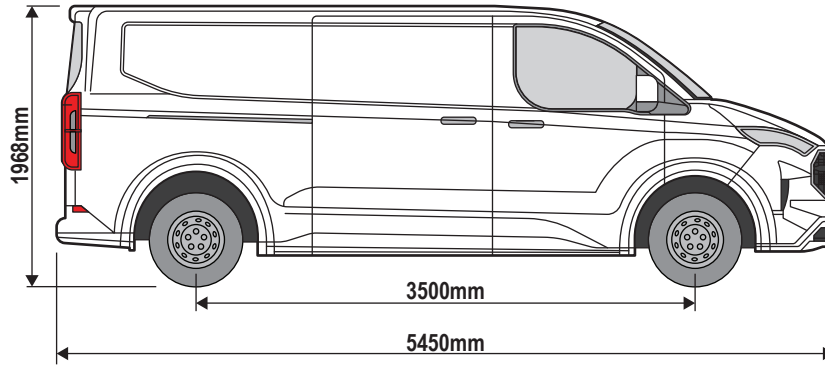

Van Guard Accessories Ltd
 Fair Oak Close, Exeter Airport Business Park,
 Exeter, Devon, EX5 2UL
www.van-guard.co.uk

348-4-L2

Vehicle:
Ford Transit Custom 2023 on
Wheel Base: L2
Roof Height: H1
Rear Doors: Twin