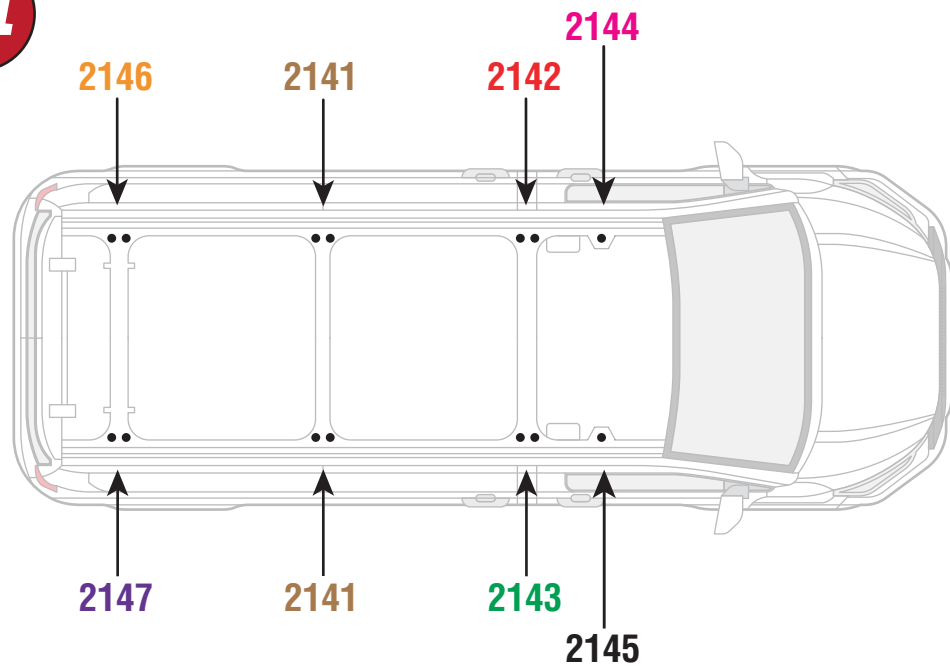

01

2141

2142

2143

2144