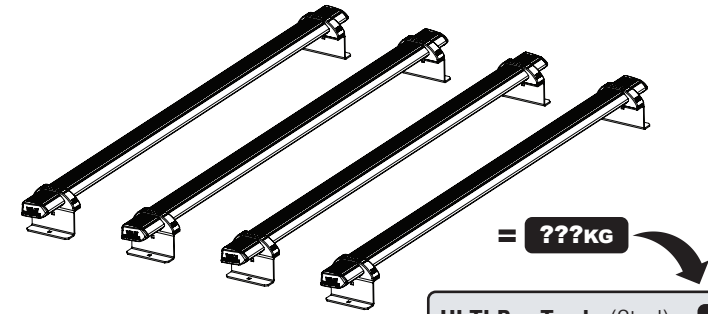

348-4-L2

Vehicle:
Ford Transit Custom 2023 on
Wheel Base: L2
Roof Height: H1
Rear Doors: Twin

ULTI Bar Trade (Steel) = 16KG

ULTI Bar+ (Aluminium) = 10.4KG