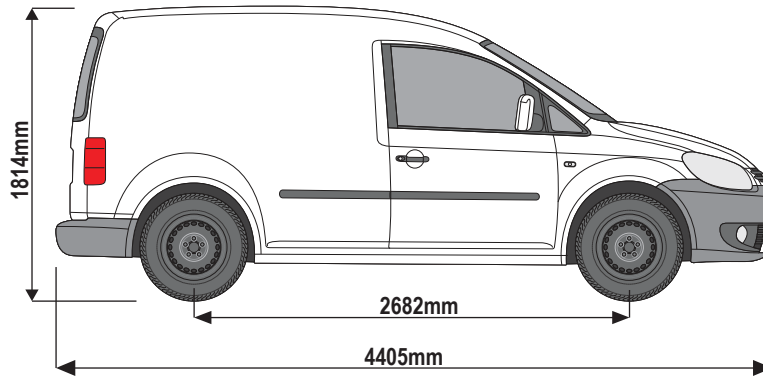

# 225

**Vehicle:**

Volkswagen Caddy: 2004 - 2010

**Wheel Base:** SWB (L1)

**Roof Height:** Standard (H1)

**Rear Doors:** Twin / Tailgate

1

ME0709