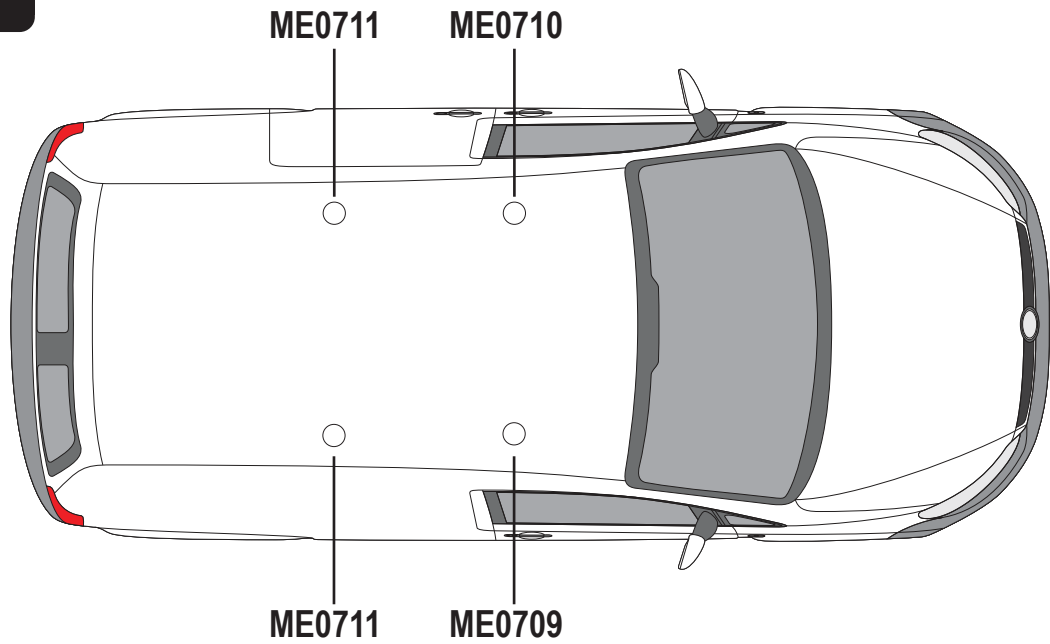

# 225

**Vehicle:**

Volkswagen Caddy: 2004 - 2010

**Wheel Base:** SWB (L1)

**Roof Height:** Standard (H1)

**Rear Doors:** Twin / Tailgate

1

ME0709