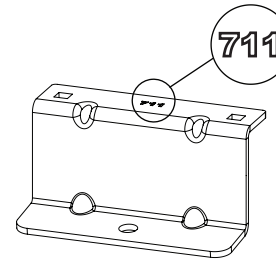

1

ME0709

ME0710

ME0711

2

3

5MM HEX / ALLEN