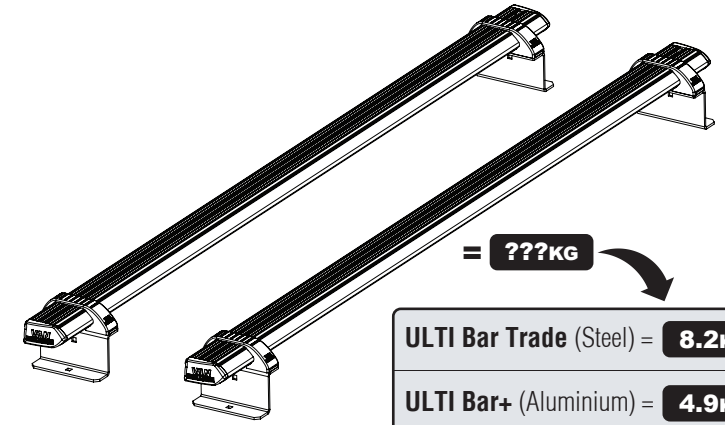

# 225

**Vehicle:**

Volkswagen Caddy: 2004 - 2010

**Wheel Base:** SWB (L1)

**Roof Height:** Standard (H1)

**Rear Doors:** Twin / Tailgate

1

ME0709