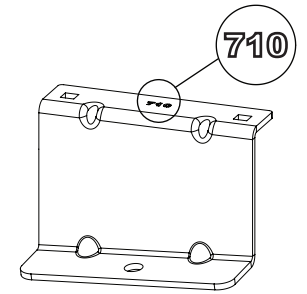

1

ME0709

ME0710

ME0711

2

3

5MM HEX / ALLEN