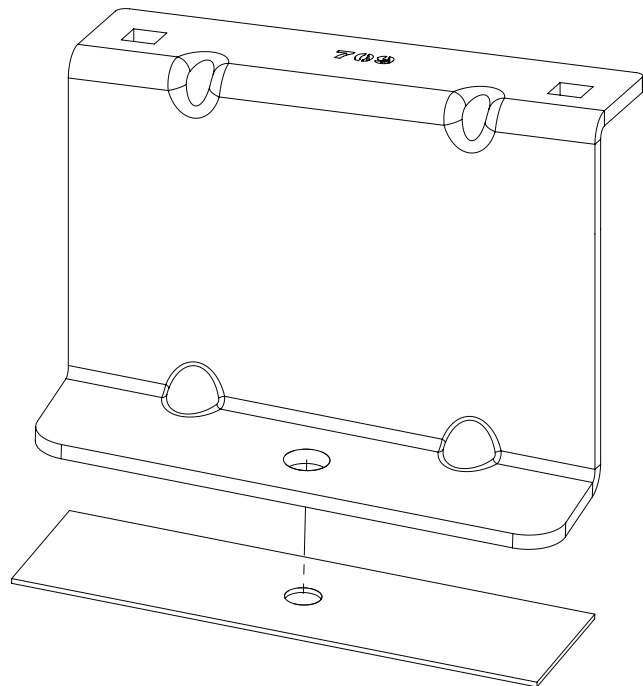

1

ME0709

ME0710

ME0711

2

3

5MM HEX / ALLEN