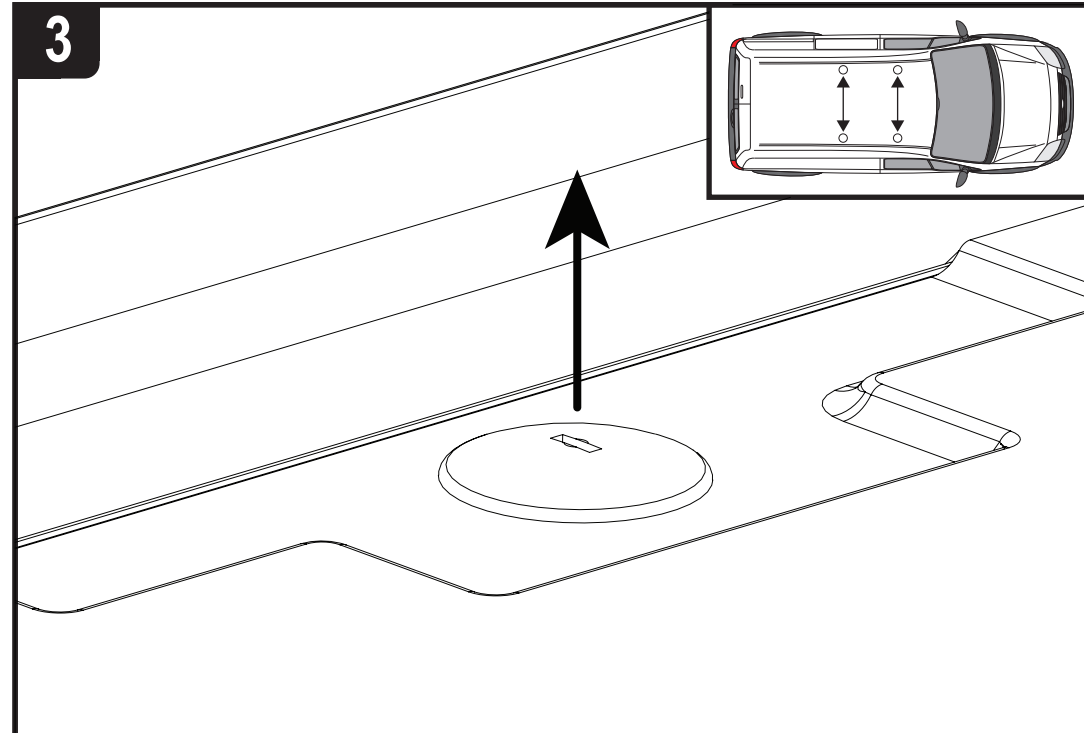

1

ME0700

ME0701

ME0702

2

3