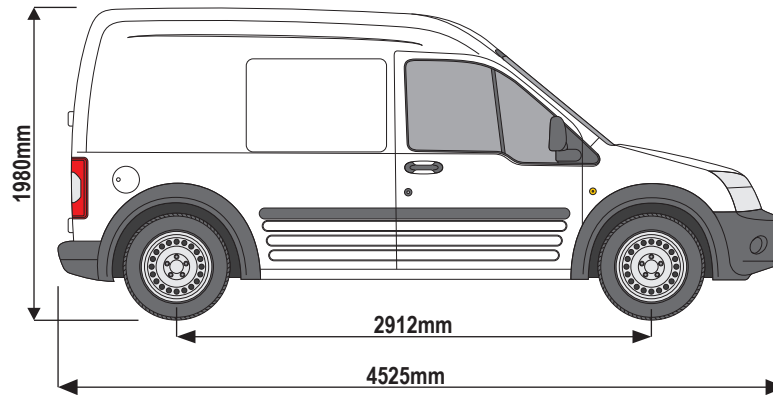

201-2

Vehicle:

Ford Transit Connect: 2002 - 2014

Wheel Base: LWB (L2)

Roof Height: High (H2)

Rear Doors: Twin