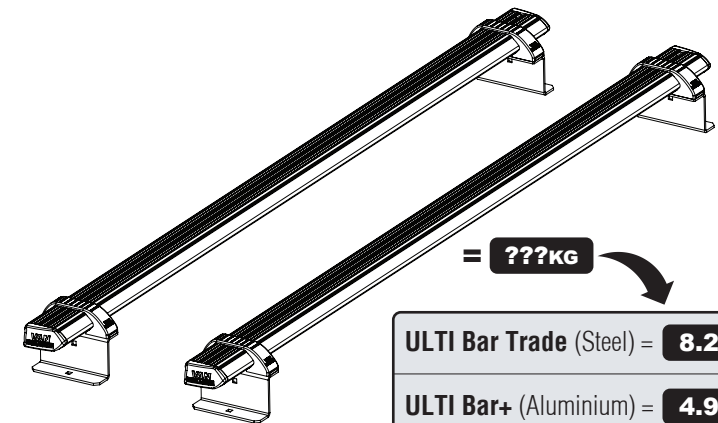

201-2

Vehicle:

Ford Transit Connect: 2002 - 2014

Wheel Base: LWB (L2)

Roof Height: High (H2)

Rear Doors: Twin