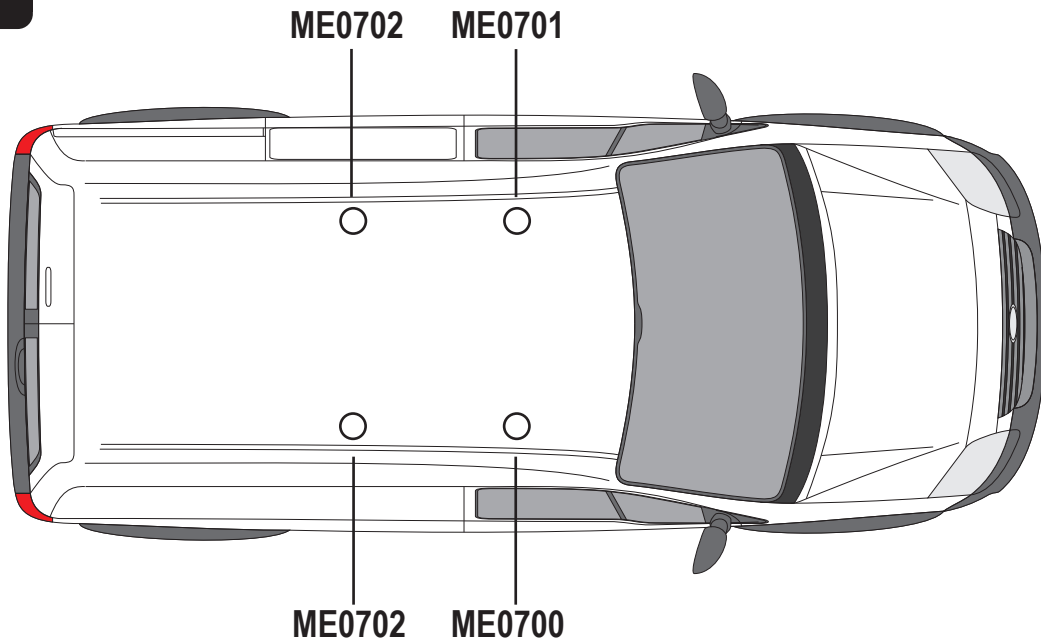

1

ME0700

ME0701

ME0702

2

3