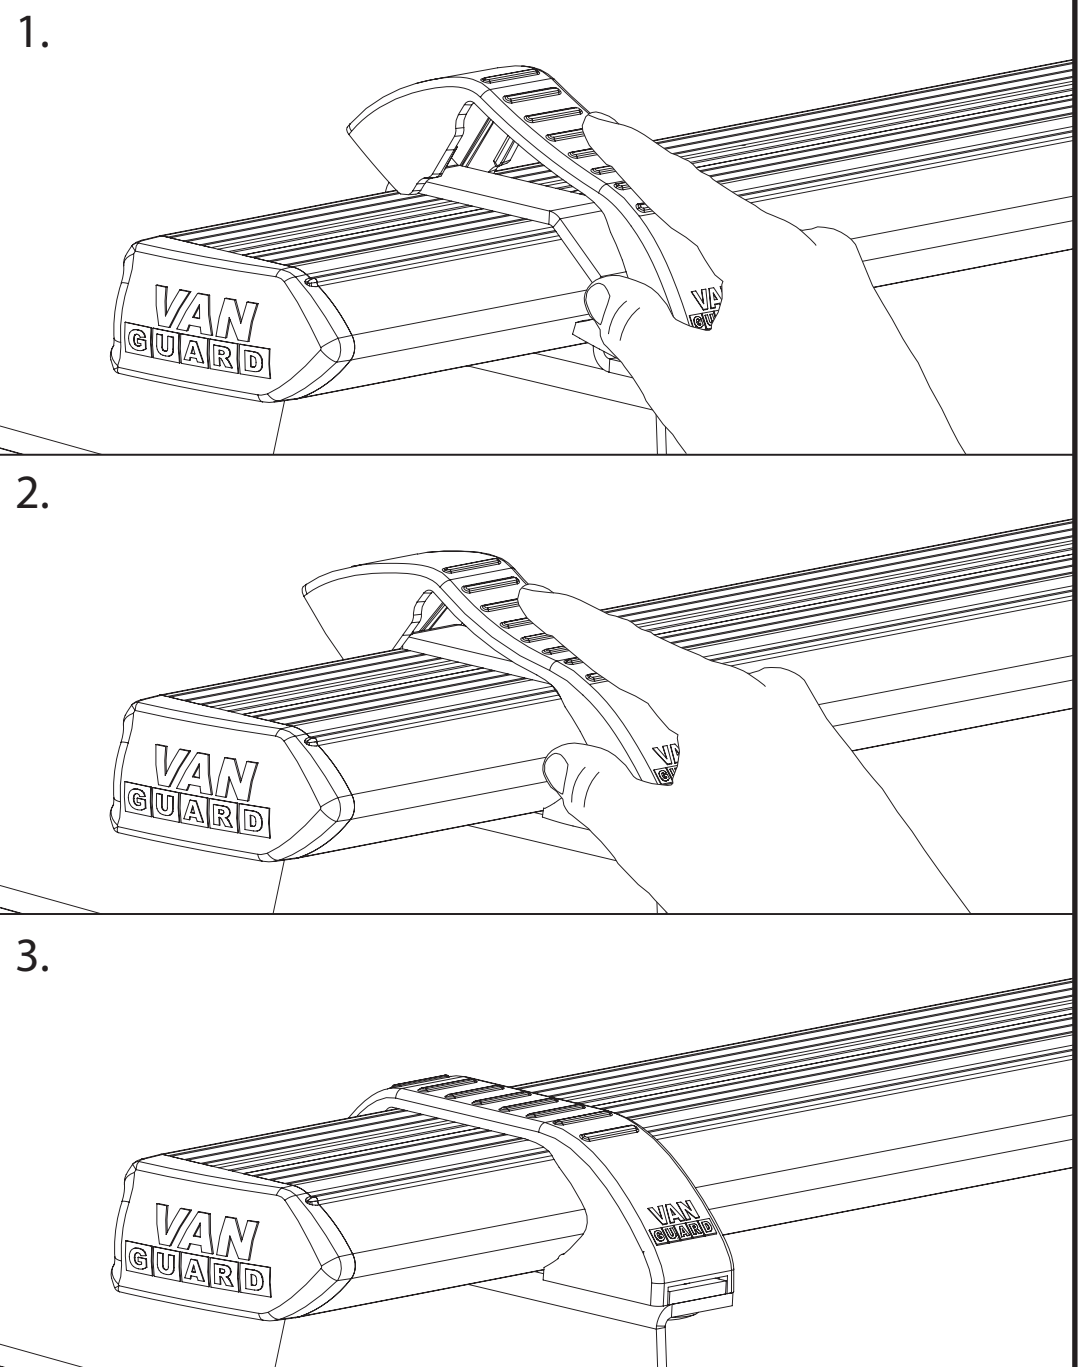

EN - SAFETY AND PRODUCT INFORMATION
DE - SICHERHEITS- UND PRODUKTINFORMATIONEN
FR - INFORMATIONS DE SÉCURITÉ ET DU PRODUIT
NL - VEILIGHEIDS- EN PRODUCTINFORMATIE
ES - INFORMACIÓN DE SEGURIDAD Y DEL PRODUCTO
IT - INFORMAZIONI SULLA SICUREZZA E SUL PRODOTTO

SV - SÄKERHETS- OCH PRODUKTINFORMATION
DA - SIKKERHEDS- OG PRODUKTINFORMATION
NO - SIKKERHETS- OG PRODUKTINFORMASJON
PL - INFORMACJE O BEZPIECZENSTWIE I PRODUKCJE
CS - INFORMACE O BEZPEČNOSTI A PRODUKTU