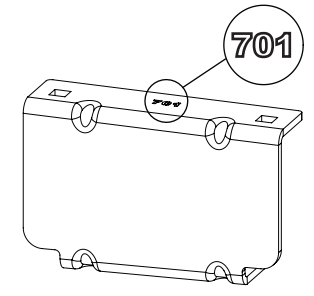

1

ME0700

ME0701

ME0702

2

3