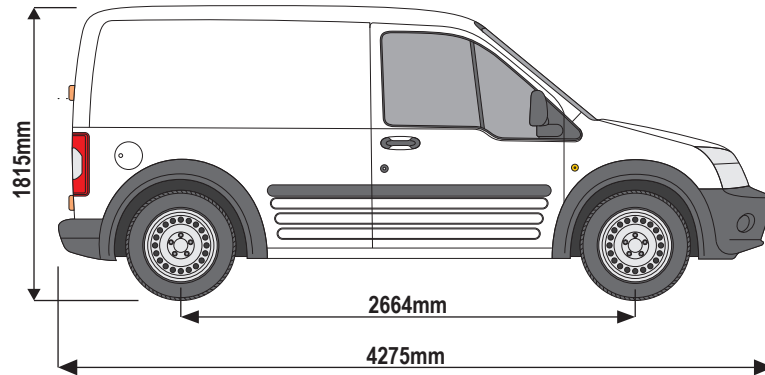

Vehicle:

Ford Transit Connect: 2002 - 2014

Wheel Base: SWB (L1)

Roof Height: Low (H1)

Rear Doors: Twin / Tailgate

201-2

Vehicle:

Ford Transit Connect: 2002 - 2014