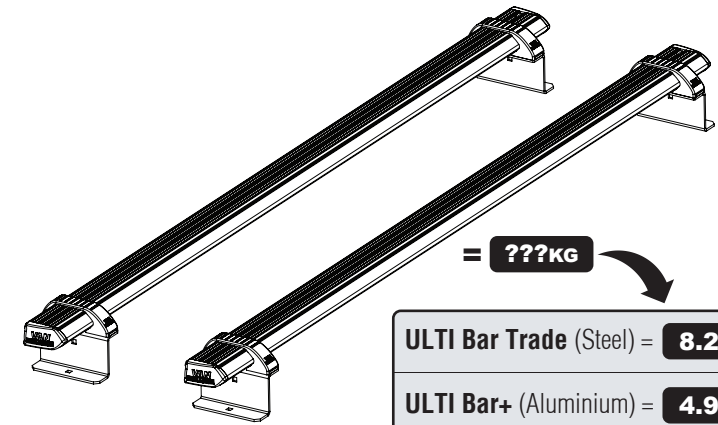

? !

Customercare@van-guard.co.uk
UK +44 (0) 1392 368 351

i

MA6167
X2
MA6166

ULTI Bar Trade
(Steel)

X2

ULTI Bar+
(Aluminium)

201-2

Vehicle:

Ford Transit Connect: 2002 - 2014

Wheel Base: SWB (L1)

Roof Height: Low (H1)

Rear Doors: Twin / Tailgate

201-2

Vehicle:

Ford Transit Connect: 2002 - 2014