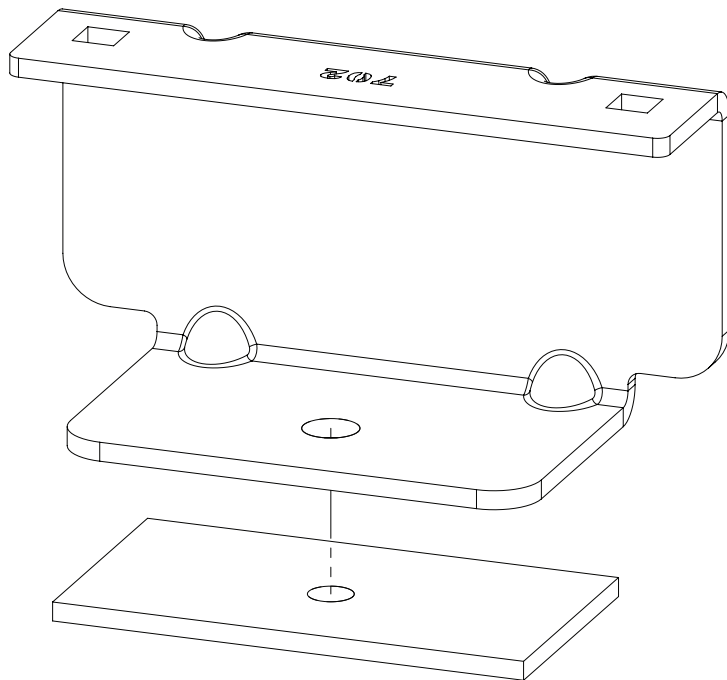

1

ME0700

ME0701

ME0702

2

3