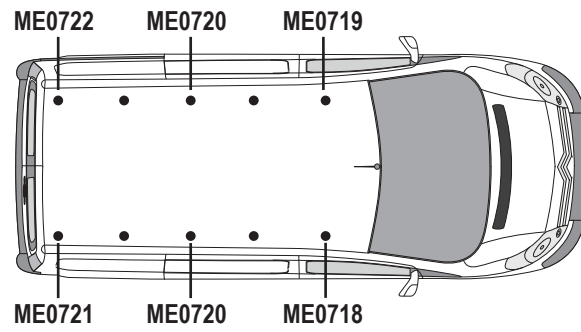

1

L1H1 (SWB)