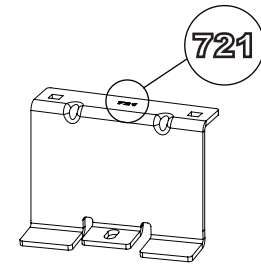

1

L1H1 (SWB)

ME0718

ME0719

ME0720

L2H1 (LWB)

ME0721

ME0722

2

3