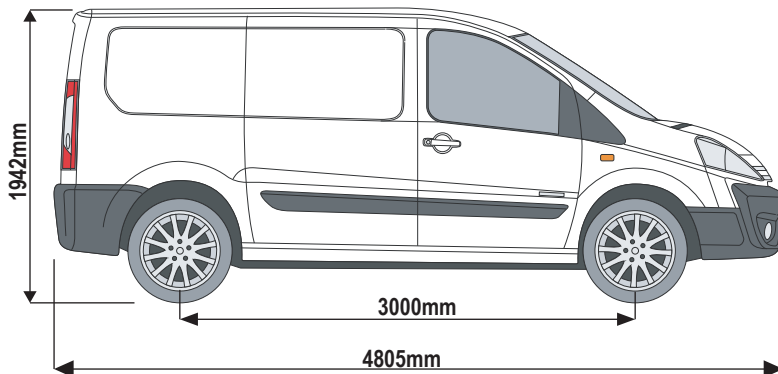

Wheel Base: SWB (L1)

Roof Height: Low (H1)

Rear Doors: Twin / Tailgate

248-3

Vehicle:

Citroen Dispatch: 2007 - 2016
 Peugeot Expert: 2007 - 2016
 Fiat Scudo: 2007 - 2016
 Toyota ProAce: 2013 - 2016

Wheel Base: LWB (L2)