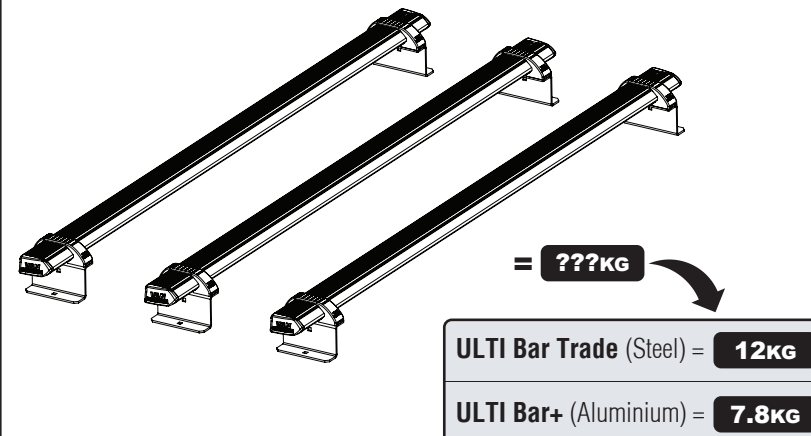

Wheel Base: SWB (L1)

Roof Height: Low (H1)

Rear Doors: Twin / Tailgate

248-3

Vehicle:

Citroen Dispatch: 2007 - 2016
 Peugeot Expert: 2007 - 2016
 Fiat Scudo: 2007 - 2016
 Toyota ProAce: 2013 - 2016

Wheel Base: LWB (L2)