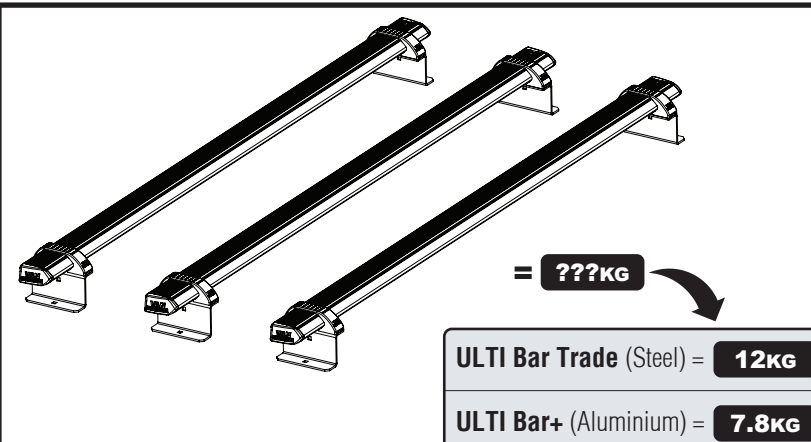

248-3

Vehicle:

Citroen Dispatch: 2007 - 2016
Peugeot Expert: 2007 - 2016
Fiat Scudo: 2007 - 2016
Toyota ProAce: 2013 - 2016

Wheel Base: LWB (L2)

Roof Height: Low (H1)

Rear Doors: Twin / Tailgate