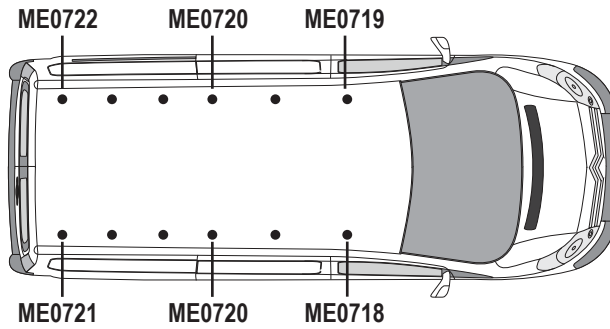

Roof Height: Low (H1)

Rear Doors: Twin / Tailgate

1

L1H1 (SWB)

ME0718

ME0719

ME0720

L2H1 (LWB)