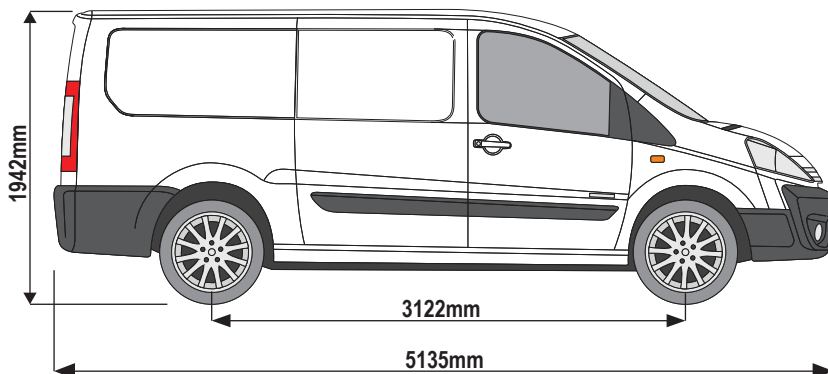

Wheel Base: SWB (L1)

Roof Height: Low (H1)

Rear Doors: Twin / Tailgate

248-3

Vehicle:

Citroen Dispatch: 2007 - 2016
 Peugeot Expert: 2007 - 2016
 Fiat Scudo: 2007 - 2016
 Toyota ProAce: 2013 - 2016

Wheel Base: LWB (L2)

Roof Height: Low (H1)

Rear Doors: Twin / Tailgate

1

L1H1 (SWB)

ME0718

ME0719

ME0720

L2H1 (LWB)