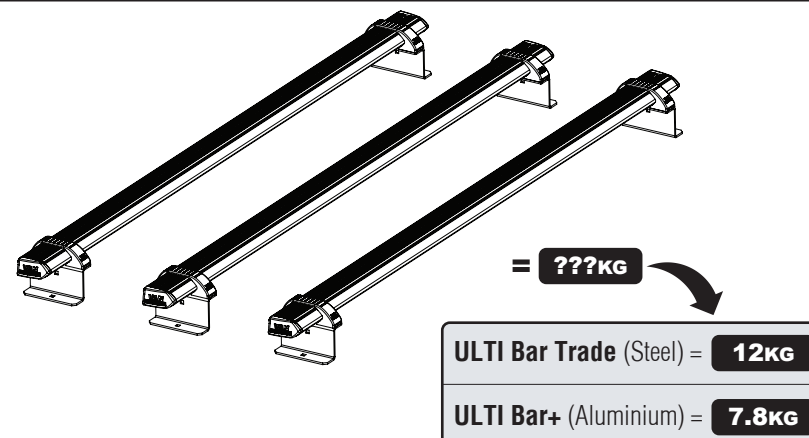

264-3

Vehicle:
Mercedes Vito: 2004 on
Wheel Base: Extra Long (L3)
Roof Height: Low (H1)
Rear Doors: Twin / Tailgate