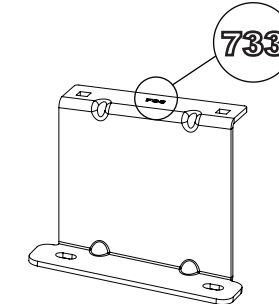

1

ME0729

ME0730

ME0731

ME0732

ME0733

2

3

ME0732

ME0733