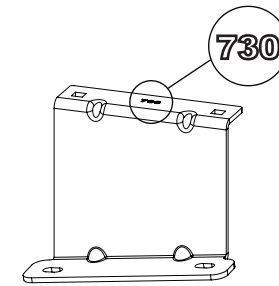

1

ME0729

ME0730

ME0731

ME0732

ME0733

2

3

ME0732

ME0733