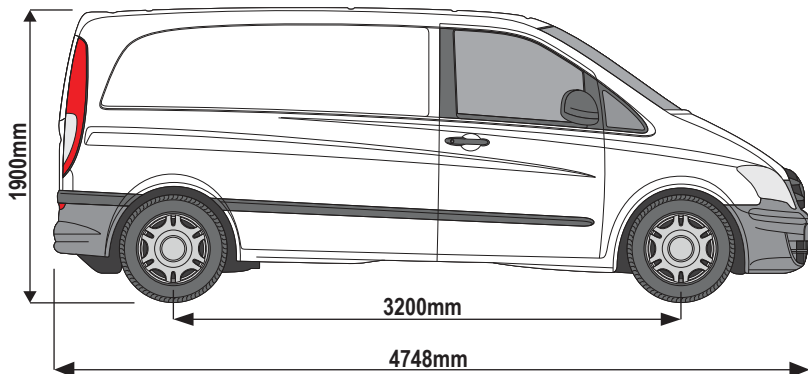

IN8086_G (CN:00183)

Van Guard Accessories Ltd
 Fair Oak Close, Exeter Airport Business Park,
 Exeter, Devon, EX5 2UL
www.van-guard.co.uk

264-3

Vehicle:
Mercedes Vito: 2004 on
Wheel Base: Compact (L1)
Roof Height: Low (H1)
Rear Doors: Twin / Tailgate