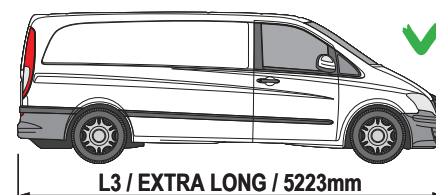

1

ME0729

ME0730

ME0731

ME0732

ME0733

2

3

ME0732

ME0733