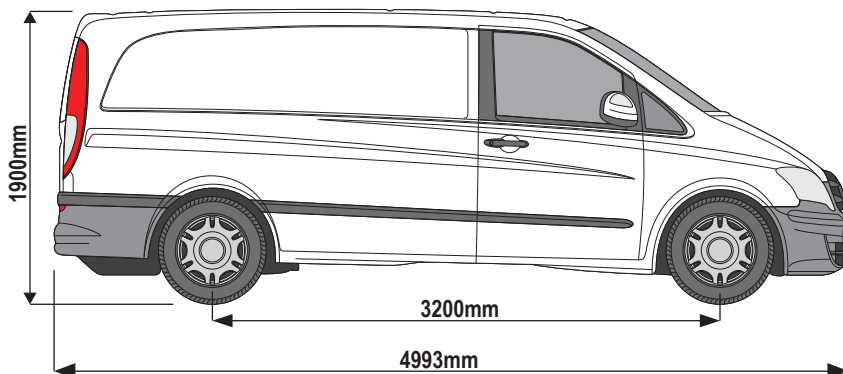

264-3

Vehicle:
Mercedes Vito: 2004 on
Wheel Base: Long (L2)
Roof Height: Low (H1)
Rear Doors: Twin / Tailgate