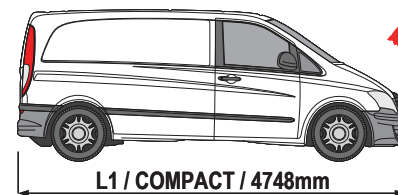

1

ME0729

ME0730

ME0731

ME0732

ME0733

2

3

ME0732

ME0733