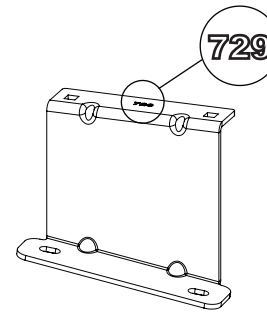

1

ME0729

ME0730

ME0731

ME0732

ME0733

2

3

ME0732

ME0733