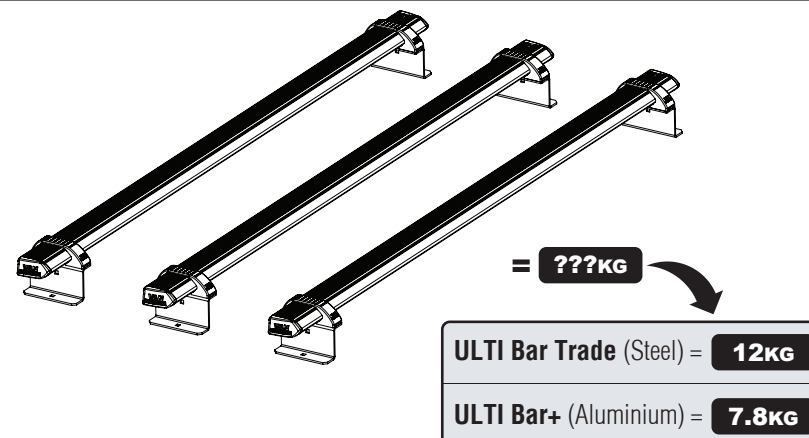

264-3

Vehicle:
Mercedes Vito: 2004 on
Wheel Base: Compact (L1)
Roof Height: Low (H1)
Rear Doors: Twin / Tailgate