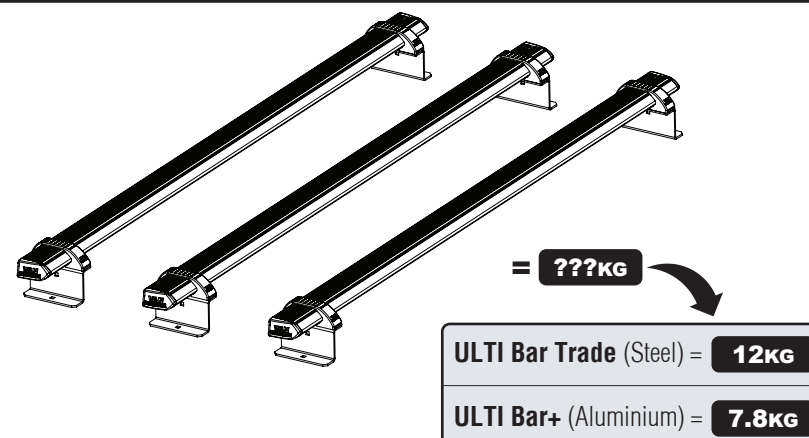

264-3

Vehicle:
Mercedes Vito: 2004 on
Wheel Base: Long (L2)
Roof Height: Low (H1)
Rear Doors: Twin / Tailgate