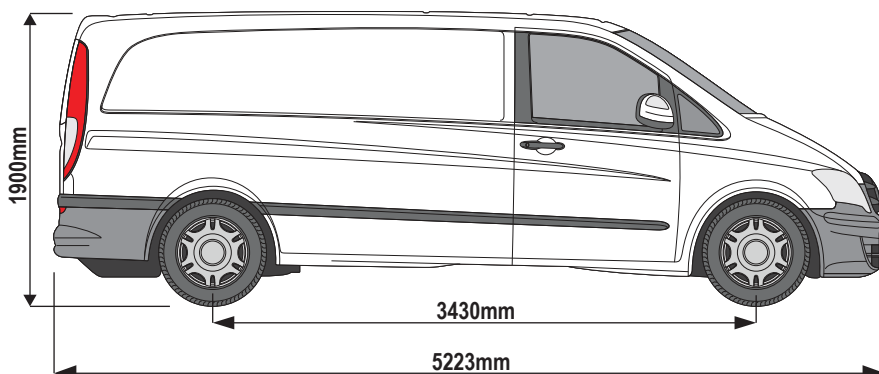

264-3

Vehicle:
Mercedes Vito: 2004 on
Wheel Base: Long (L2)
Roof Height: Low (H1)
Rear Doors: Twin / Tailgate

264-3

Vehicle:
Mercedes Vito: 2004 on
Wheel Base: Extra Long (L3)
Roof Height: Low (H1)
Rear Doors: Twin / Tailgate