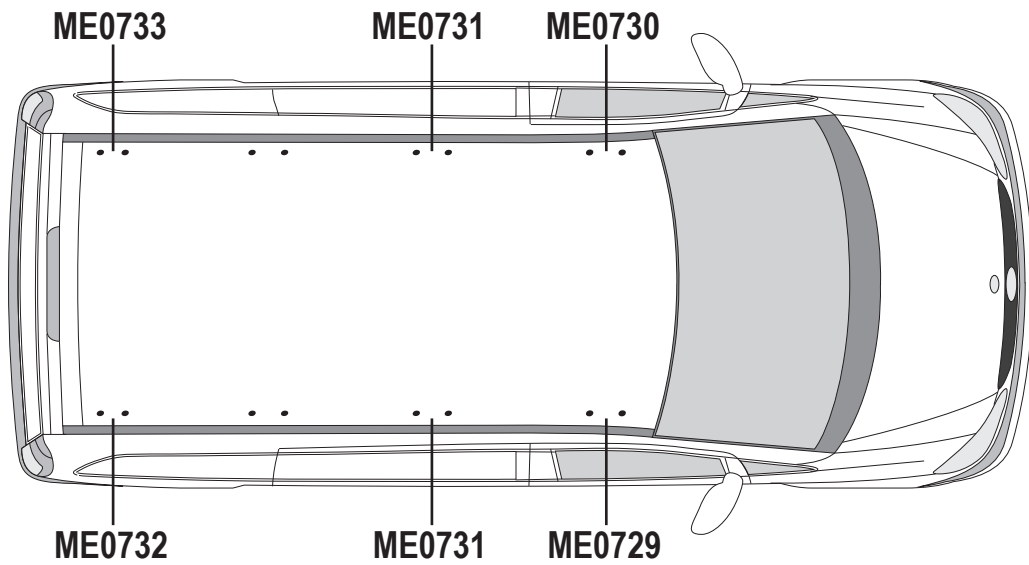

1

ME0729

ME0730

ME0731

ME0732

ME0733

2

3

ME0732

ME0733