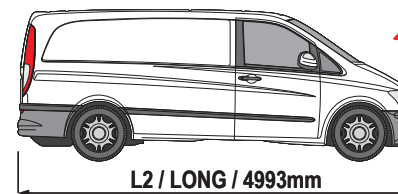

1

ME0729

ME0730

ME0731

ME0732

ME0733

2

3

ME0732

ME0733