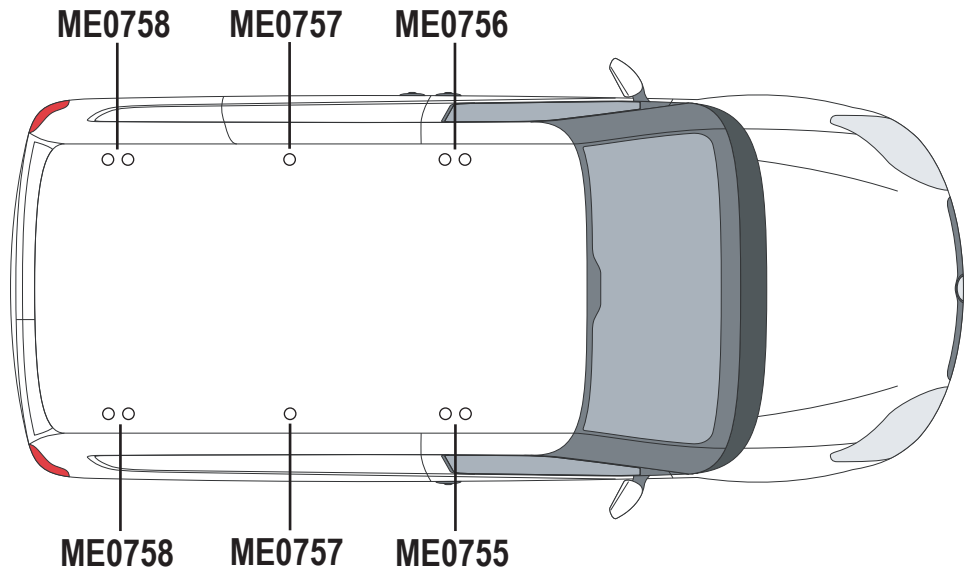

Roof Height: Low (H1)

Rear Doors: Twin / Tailgate

= **???**KG

ULTI Bar Trade (Steel) =	11.3KG
ULTI Bar+ (Aluminium) =	7.4KG

284-3

Vehicle:

Fiat Doblo: 2010 on
 Vauxhall Combo: 2012 - 2019

Wheel Base: LWB / MAXI (L2)

Roof Height: Low (H1)

Rear Doors: Twin / Tailgate

= **???**KG

ULTI Bar Trade (Steel) =	11.3KG
ULTI Bar+ (Aluminium) =	7.4KG

1

ME0755

ME0756

ME0757