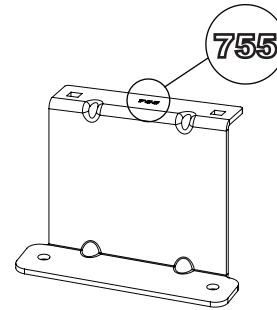

Roof Height: Low (H1)

Rear Doors: Twin / Tailgate

= **???**KG

ULTI Bar Trade (Steel) =	11.3KG
ULTI Bar+ (Aluminium) =	7.4KG

1

ME0755

ME0756

ME0757