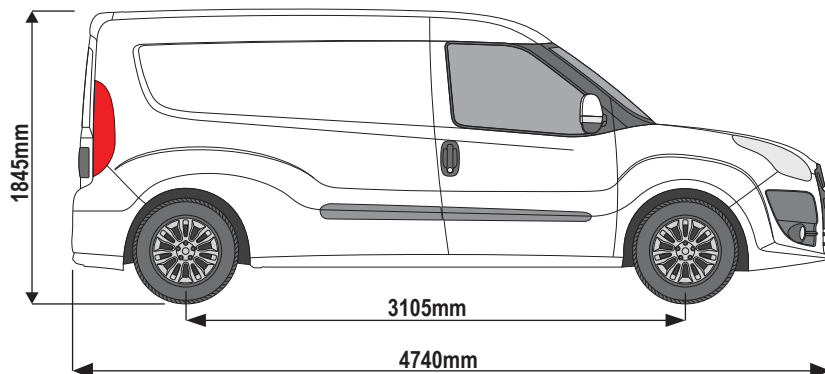

Roof Height: Low (H1)

Rear Doors: Twin / Tailgate

= **???**KG

ULTI Bar Trade (Steel) =	11.3KG
ULTI Bar+ (Aluminium) =	7.4KG

284-3

Vehicle:

Fiat Doblo: 2010 on
 Vauxhall Combo: 2012 - 2019

Wheel Base: LWB / MAXI (L2)

Roof Height: Low (H1)

Rear Doors: Twin / Tailgate

= **???**KG

ULTI Bar Trade (Steel) =	11.3KG
ULTI Bar+ (Aluminium) =	7.4KG

1

ME0755

ME0756

ME0757