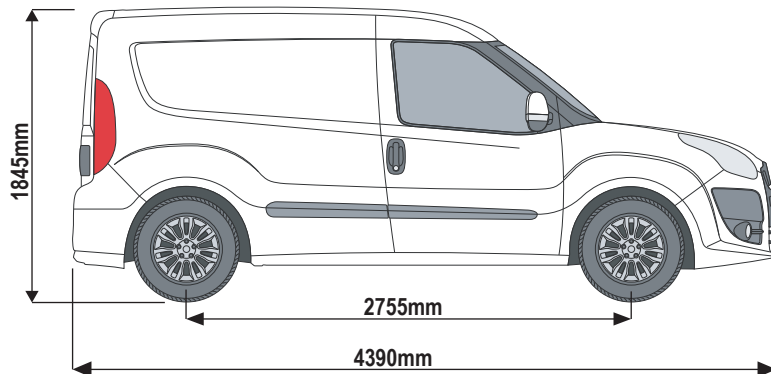

Roof Height: Low (H1)

Rear Doors: Twin / Tailgate

= **???**KG

ULTI Bar Trade (Steel) =	11.3KG
ULTI Bar+ (Aluminium) =	7.4KG

284-3

Vehicle:

Fiat Doblo: 2010 on
 Vauxhall Combo: 2012 - 2019

Wheel Base: LWB / MAXI (L2)