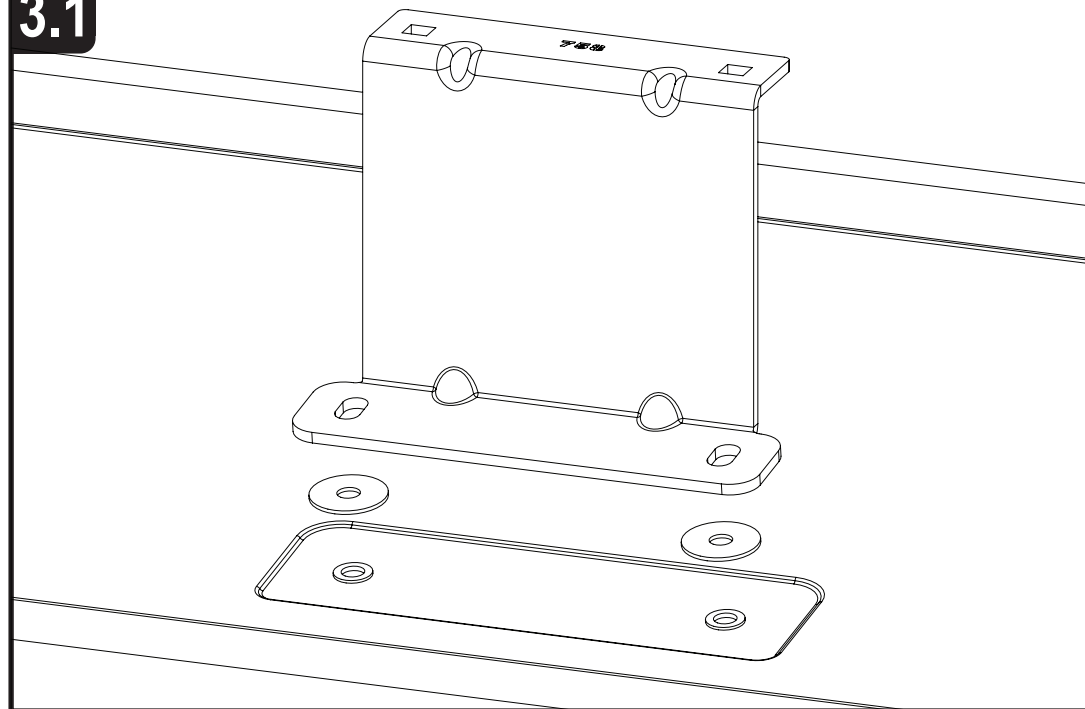

PHILLIPS

3.1