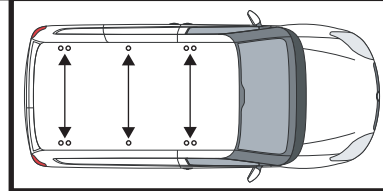

1

ME0755

ME0756

ME0757

ME0758

2

PHILLIPS

3.1