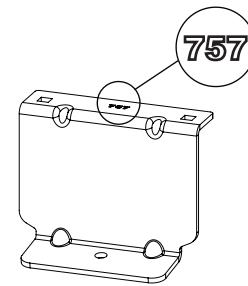

Roof Height: Low (H1)

Rear Doors: Twin / Tailgate

= **???**KG

ULTI Bar Trade (Steel) =	11.3KG
ULTI Bar+ (Aluminium) =	7.4KG

1

ME0755

ME0756

ME0757