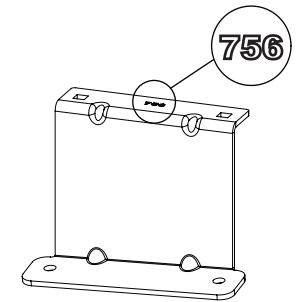

Roof Height: Low (H1)

Rear Doors: Twin / Tailgate

= **???**KG

ULTI Bar Trade (Steel) =	11.3KG
ULTI Bar+ (Aluminium) =	7.4KG

1

ME0755

ME0756

ME0757