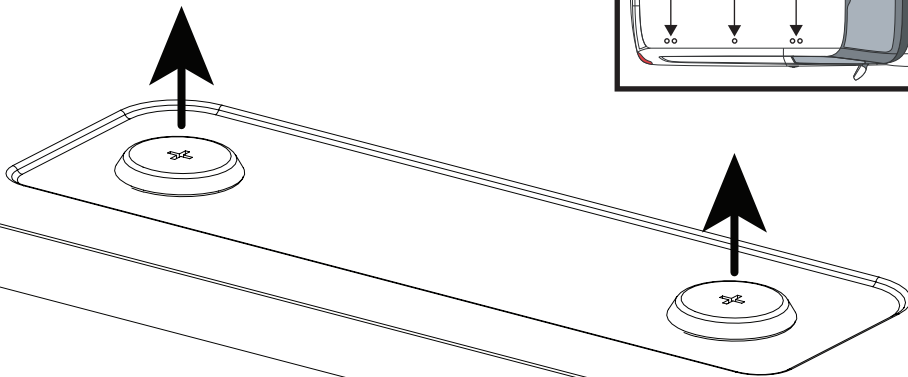

1

ME0755

ME0756

ME0757

ME0758

2

PHILLIPS

3.1