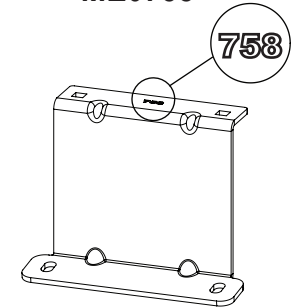

1

ME0755

ME0756

ME0757

ME0758

2

PHILLIPS

3.1