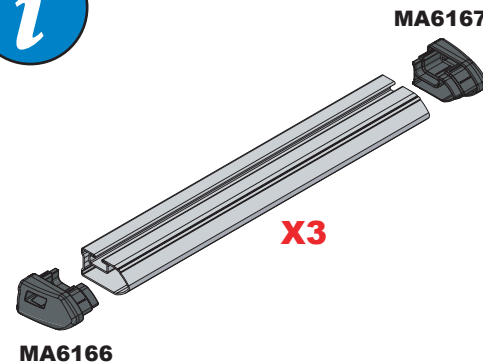

ULTI Bar Trade
(Steel)