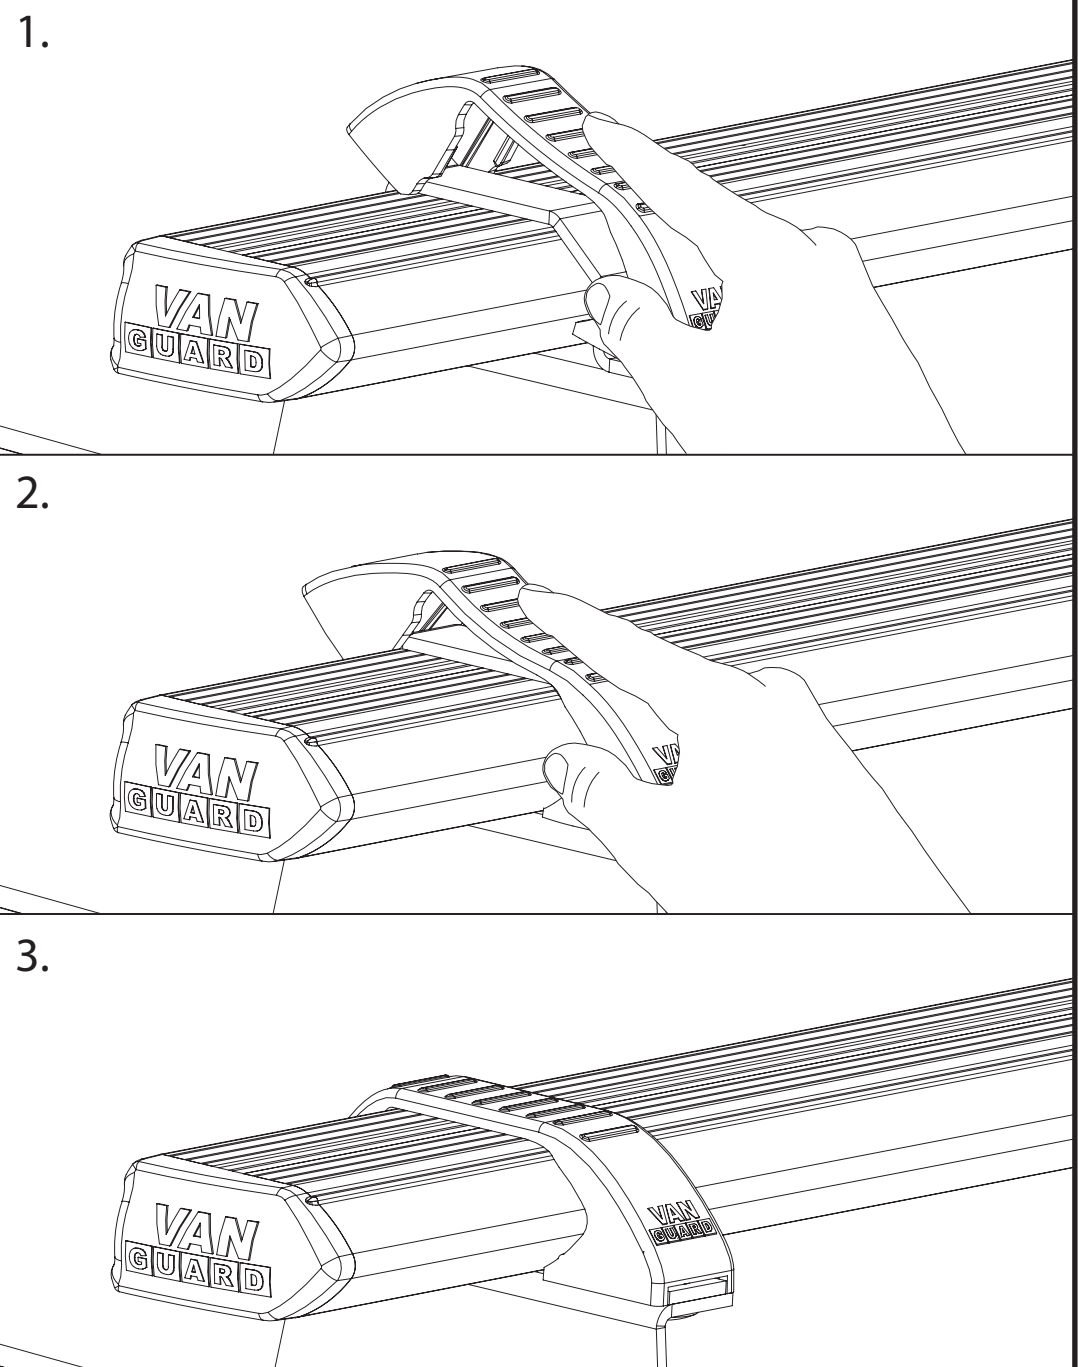

EN - SAFETY AND PRODUCT INFORMATION	SV - SÄKERHETS- OCH PRODUKTINFORMATION
DE - SICHERHEITS- UND PRODUKTINFORMATIONEN	DA - SIKKERHEDS- OG PRODUKTINFORMATION
FR - INFORMATIONS DE SÉCURITÉ ET DU PRODUIT	NO - SIKKERHETS- OG PRODUKTINFORMASJON
NL - VEILIGHEIDS- EN PRODUCTINFORMATIE	PL - INFORMACJE O BEZPIECZENSTWIE I PRODUKCJE
ES - INFORMACIÓN DE SEGURIDAD Y DEL PRODUCTO	CS - INFORMACE O BEZPEČNOSTI A PRODUKTU
IT - INFORMAZIONI SULLA SICUREZZA E SUL PRODOTTO