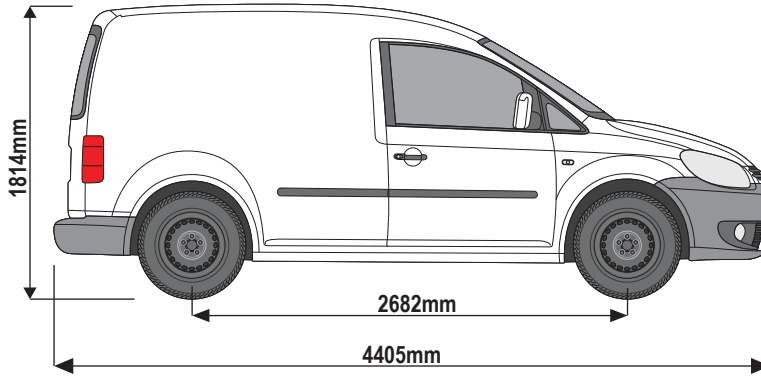

# 294-2

**Vehicle:**  
 Volkswagen Caddy: 2010 - 2020  
**Wheel Base:** SWB (L1)  
**Roof Height:** Standard (H1)  
**Rear Doors:** Twin / Tailgate

1

ME0709

ME0710

ME0712

ME0713

2