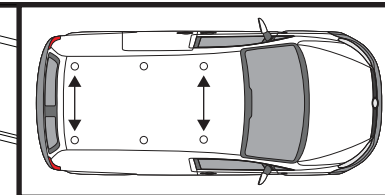

1

ME0709

ME0710

ME0712

ME0713

2

3

5MM HEX / ALLEN