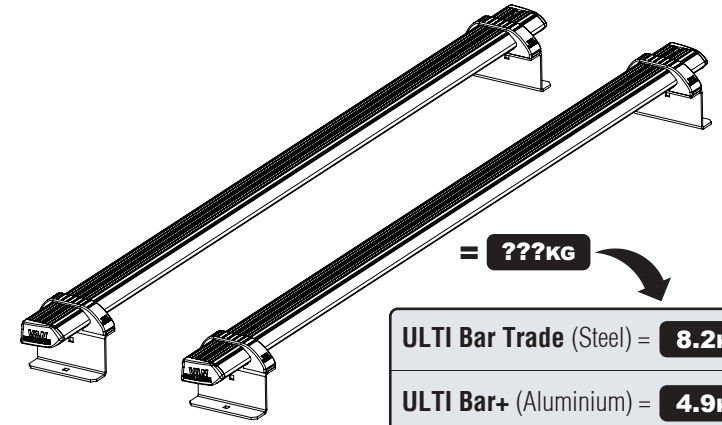

294-2

Vehicle:
Volkswagen Caddy: 2010 - 2020
Wheel Base: SWB (L1)
Roof Height: Standard (H1)
Rear Doors: Twin / Tailgate