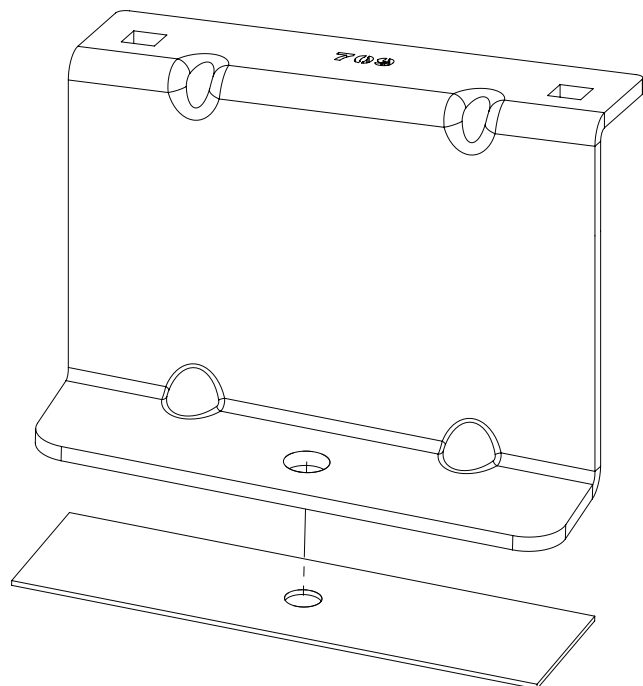

# 294-2

**Vehicle:**  
 Volkswagen Caddy: 2010 - 2020  
**Wheel Base:** SWB (L1)  
**Roof Height:** Standard (H1)  
**Rear Doors:** Twin / Tailgate

1

ME0709

ME0710

ME0712

ME0713

2