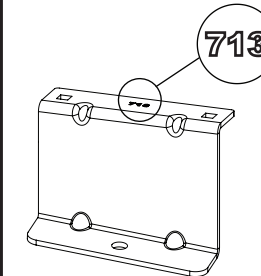

# 294-2

**Vehicle:**  
 Volkswagen Caddy: 2010 - 2020  
**Wheel Base:** SWB (L1)  
**Roof Height:** Standard (H1)  
**Rear Doors:** Twin / Tailgate

1

ME0709

ME0710

ME0712

ME0713

2