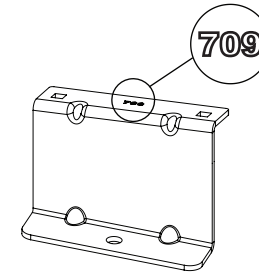

# 294-2

**Vehicle:**  
 Volkswagen Caddy: 2010 - 2020  
**Wheel Base:** SWB (L1)  
**Roof Height:** Standard (H1)  
**Rear Doors:** Twin / Tailgate

1

ME0709

ME0710

ME0712

ME0713

2