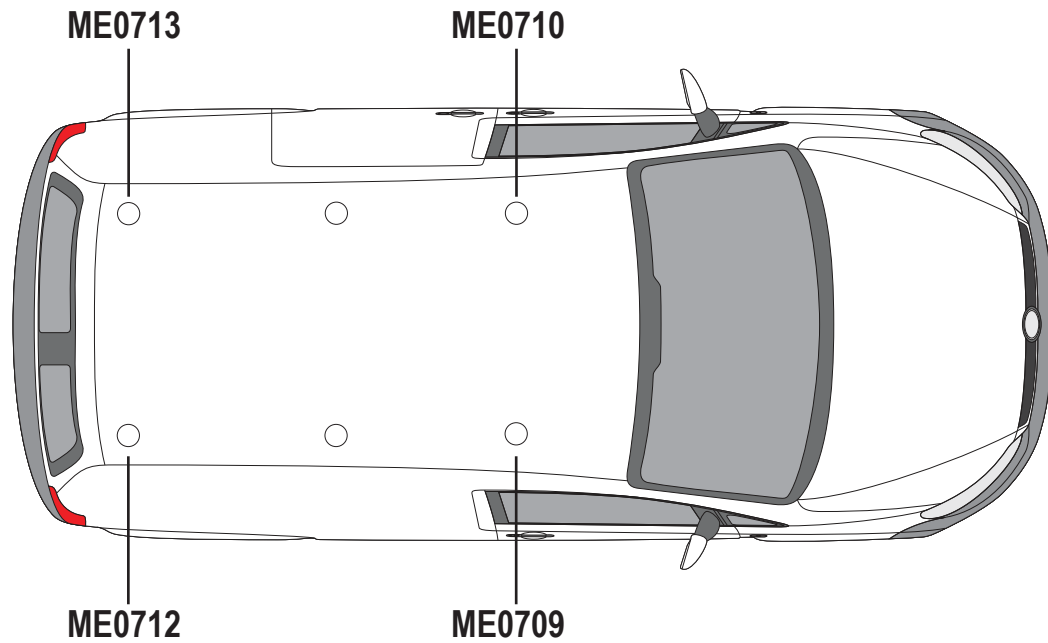

# 294-2

**Vehicle:**  
 Volkswagen Caddy: 2010 - 2020  
**Wheel Base:** SWB (L1)  
**Roof Height:** Standard (H1)  
**Rear Doors:** Twin / Tailgate

1

ME0709

ME0710

ME0712

ME0713

2