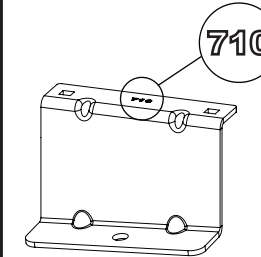

# 294-2

**Vehicle:**  
 Volkswagen Caddy: 2010 - 2020  
**Wheel Base:** SWB (L1)  
**Roof Height:** Standard (H1)  
**Rear Doors:** Twin / Tailgate

1

ME0709

ME0710

ME0712

ME0713

2