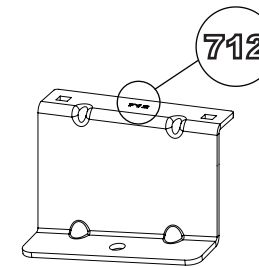

# 294-2

**Vehicle:**  
 Volkswagen Caddy: 2010 - 2020  
**Wheel Base:** SWB (L1)  
**Roof Height:** Standard (H1)  
**Rear Doors:** Twin / Tailgate

1

ME0709

ME0710

ME0712

ME0713

2