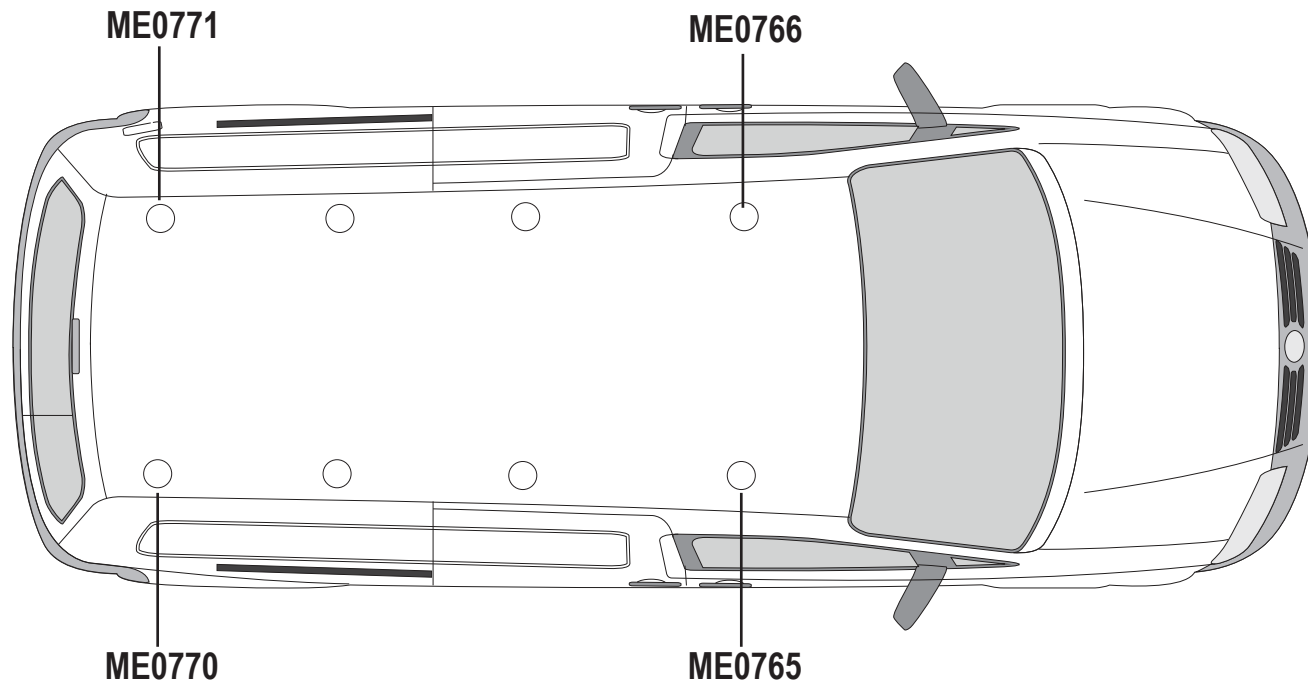

Vehicle:

Volkswagen Caddy: 2010 - 2020

Wheel Base: MAXI (L2)

Roof Height: Standard (H1)

Rear Doors: Twin / Tailgate

1

ME0765

ME0766