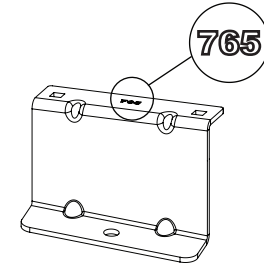

Vehicle:

Volkswagen Caddy: 2010 - 2020

Wheel Base: MAXI (L2)

Roof Height: Standard (H1)

Rear Doors: Twin / Tailgate

1

ME0765

ME0766