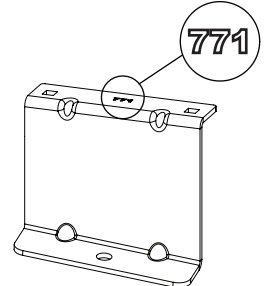

1

ME0765

ME0766

ME0770

ME0771

2

3

5MM HEX / ALLEN