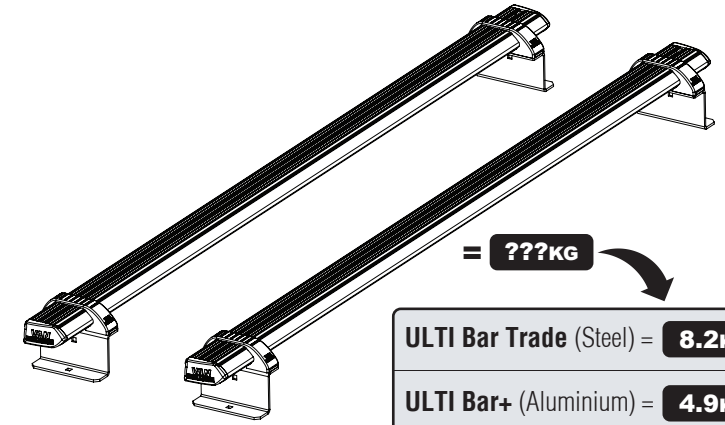

299-2

Vehicle:

Volkswagen Caddy: 2010 - 2020

Wheel Base: MAXI (L2)

Roof Height: Standard (H1)

Rear Doors: Twin / Tailgate