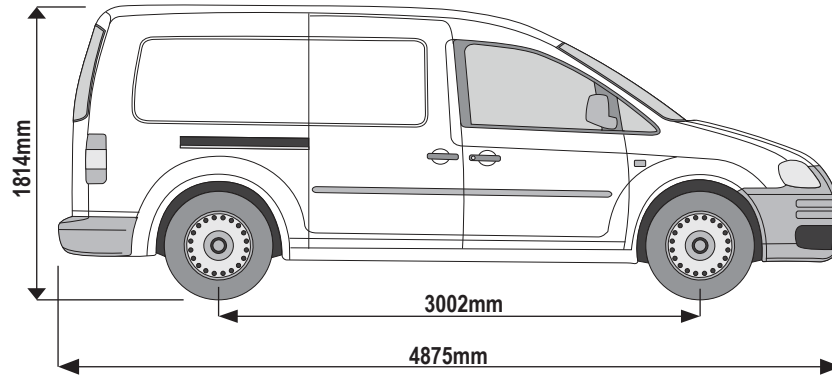

Vehicle:

Volkswagen Caddy: 2010 - 2020

Wheel Base: MAXI (L2)

Roof Height: Standard (H1)

Rear Doors: Twin / Tailgate

1

ME0765

ME0766