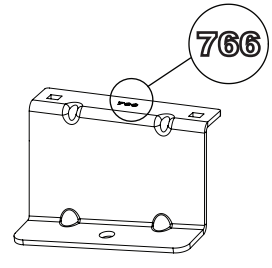

Vehicle:

Volkswagen Caddy: 2010 - 2020

Wheel Base: MAXI (L2)

Roof Height: Standard (H1)

Rear Doors: Twin / Tailgate

1

ME0765

ME0766