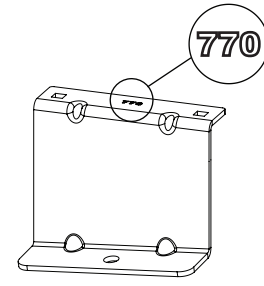

1

ME0765

ME0766

ME0770

ME0771

2

3

5MM HEX / ALLEN