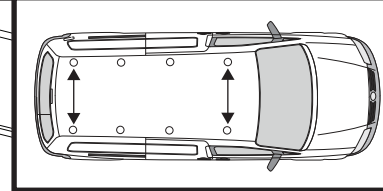

1

ME0765

ME0766

ME0770

ME0771

2

3

5MM HEX / ALLEN