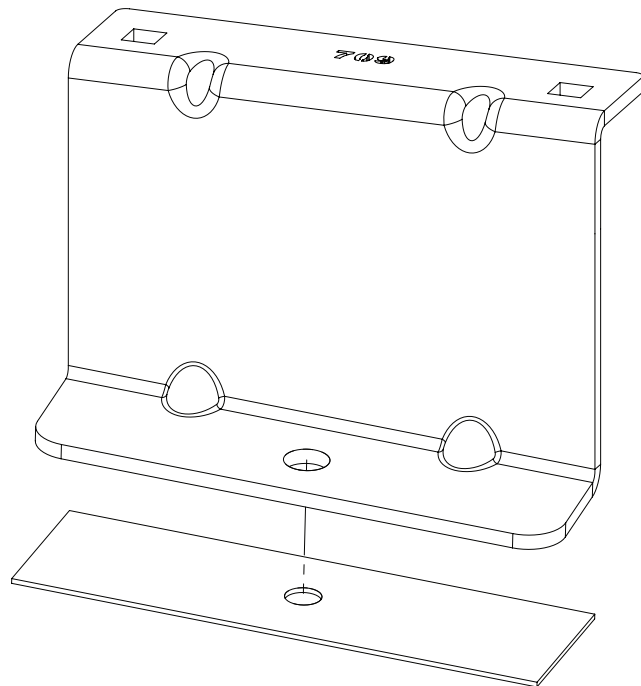

1

ME0765

ME0766

ME0770

ME0771

2

3

5MM HEX / ALLEN