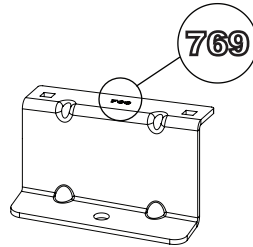

1

ME0711

ME0765

ME0766

ME0768

ME0769

ME0770

ME0771

2

3

5MM HEX / ALLEN