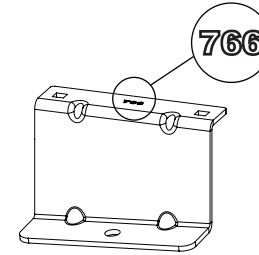

1

ME0711

ME0765

ME0766

ME0768

ME0769

ME0770

ME0771

2

3

5MM HEX / ALLEN