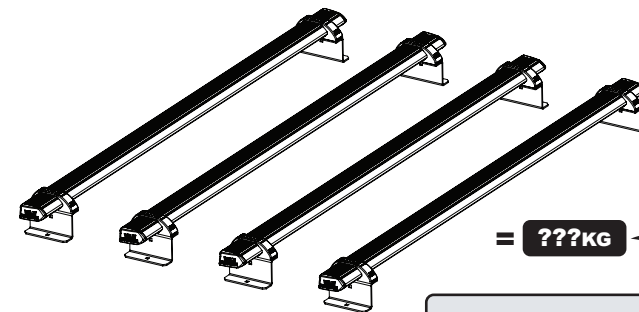

# 299-4

**Vehicle:**  
 Volkswagen Caddy: 2010 - 2020  
**Wheel Base:** MAXI (L2)  
**Roof Height:** Standard (H1)  
**Rear Doors:** Twin / Tailgate

**ULTI Bar Trade (Steel) = 15KG**

**ULTI Bar+ (Aluminium) = 9.8KG**