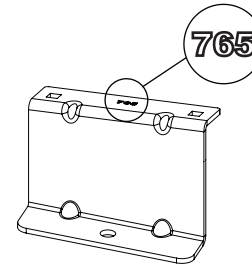

1

ME0711

ME0765

ME0766

ME0768

ME0769

ME0770

ME0771

2

3

5MM HEX / ALLEN