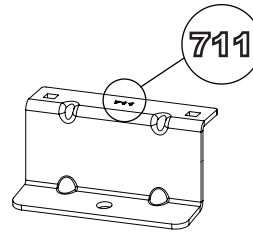

1

ME0711

ME0765

ME0766

ME0768

ME0769

ME0770

ME0771

2

3

5MM HEX / ALLEN