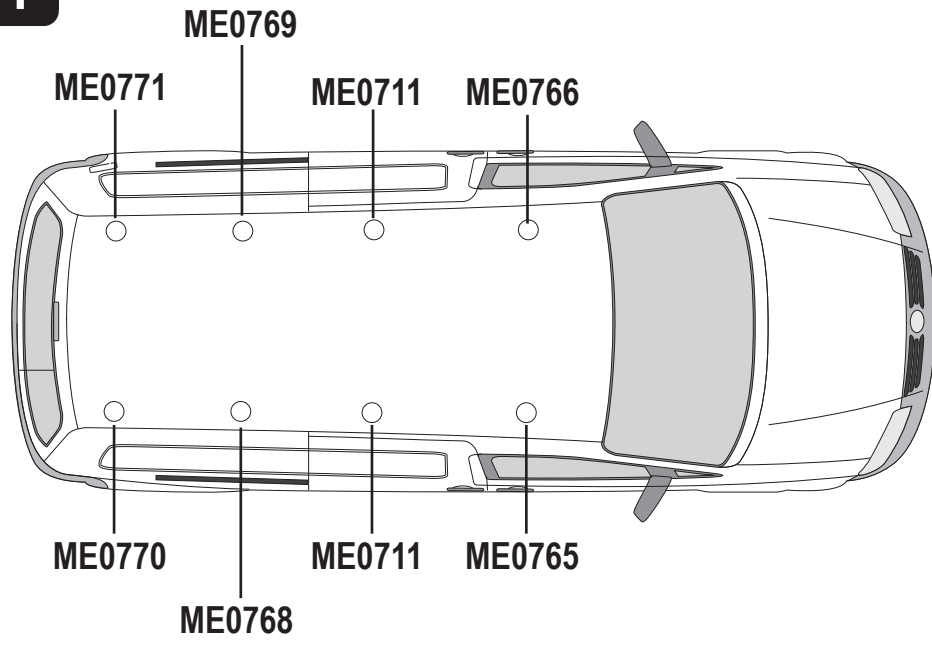

1

ME0711

ME0765

ME0766

ME0768

ME0769

ME0770

ME0771

2

3

5MM HEX / ALLEN