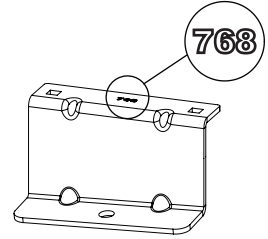

1

ME0711

ME0765

ME0766

ME0768

ME0769

ME0770

ME0771

2

3

5MM HEX / ALLEN