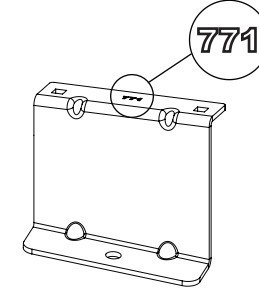

1

ME0711

ME0765

ME0766

ME0768

ME0769

ME0770

ME0771

2

3

5MM HEX / ALLEN