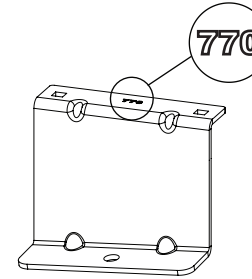

1

ME0711

ME0765

ME0766

ME0768

ME0769

ME0770

ME0771

2

3

5MM HEX / ALLEN