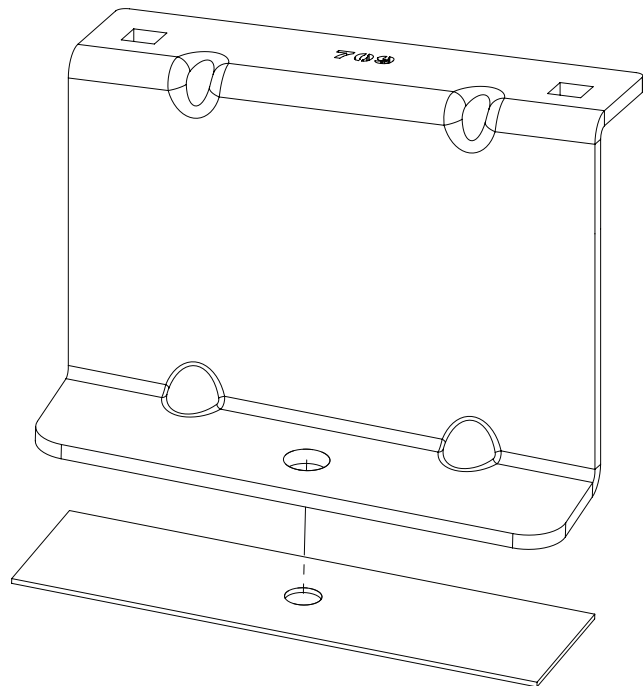

1

ME0711

ME0765

ME0766

ME0768

ME0769

ME0770

ME0771

2

3

5MM HEX / ALLEN