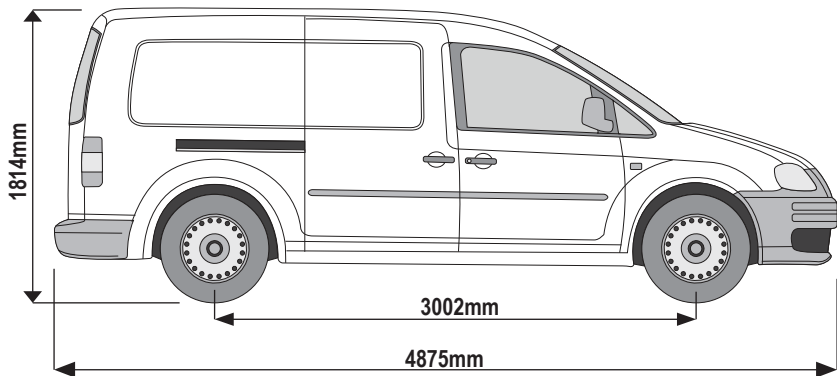

# 299-4

**Vehicle:**  
 Volkswagen Caddy: 2010 - 2020  
**Wheel Base:** MAXI (L2)  
**Roof Height:** Standard (H1)  
**Rear Doors:** Twin / Tailgate

**ULTI Bar Trade (Steel) = 15KG**

**ULTI Bar+ (Aluminium) = 9.8KG**