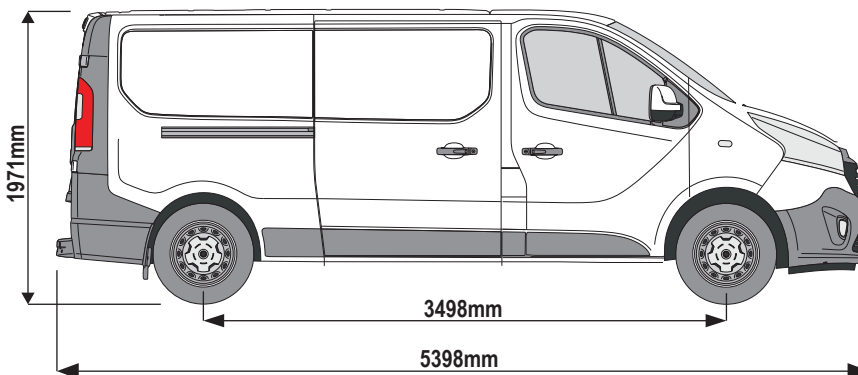

Wheel Base: SWB (L1)

Roof Height: Low (H1)

Rear Doors: Twin / Tailgate

315-4

Vehicle:

Fiat Talento: 2016-2020
 Nissan NV300: 2016-2021
 Nissan Primastar: 2022 on
 Renault Trafic: 2014 on
 Vauxhall Vivaro: 2014-2019

Wheel Base: LWB (L2)

Roof Height: Low (H1)

Rear Doors: Twin / Tailgate

1

ME0793

ME0794

2

3