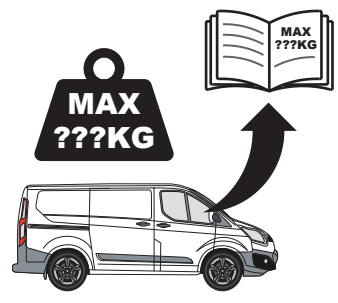

Wheel Base: SWB (L1)

Roof Height: Low (H1)

Rear Doors: Twin / Tailgate

315-4

Vehicle:

Fiat Talento: 2016-2020
 Nissan NV300: 2016-2021
 Nissan Primastar: 2022 on
 Renault Trafic: 2014 on
 Vauxhall Vivaro: 2014-2019

Wheel Base: LWB (L2)

Roof Height: Low (H1)

Rear Doors: Twin / Tailgate

1

ME0793

ME0794

2

3