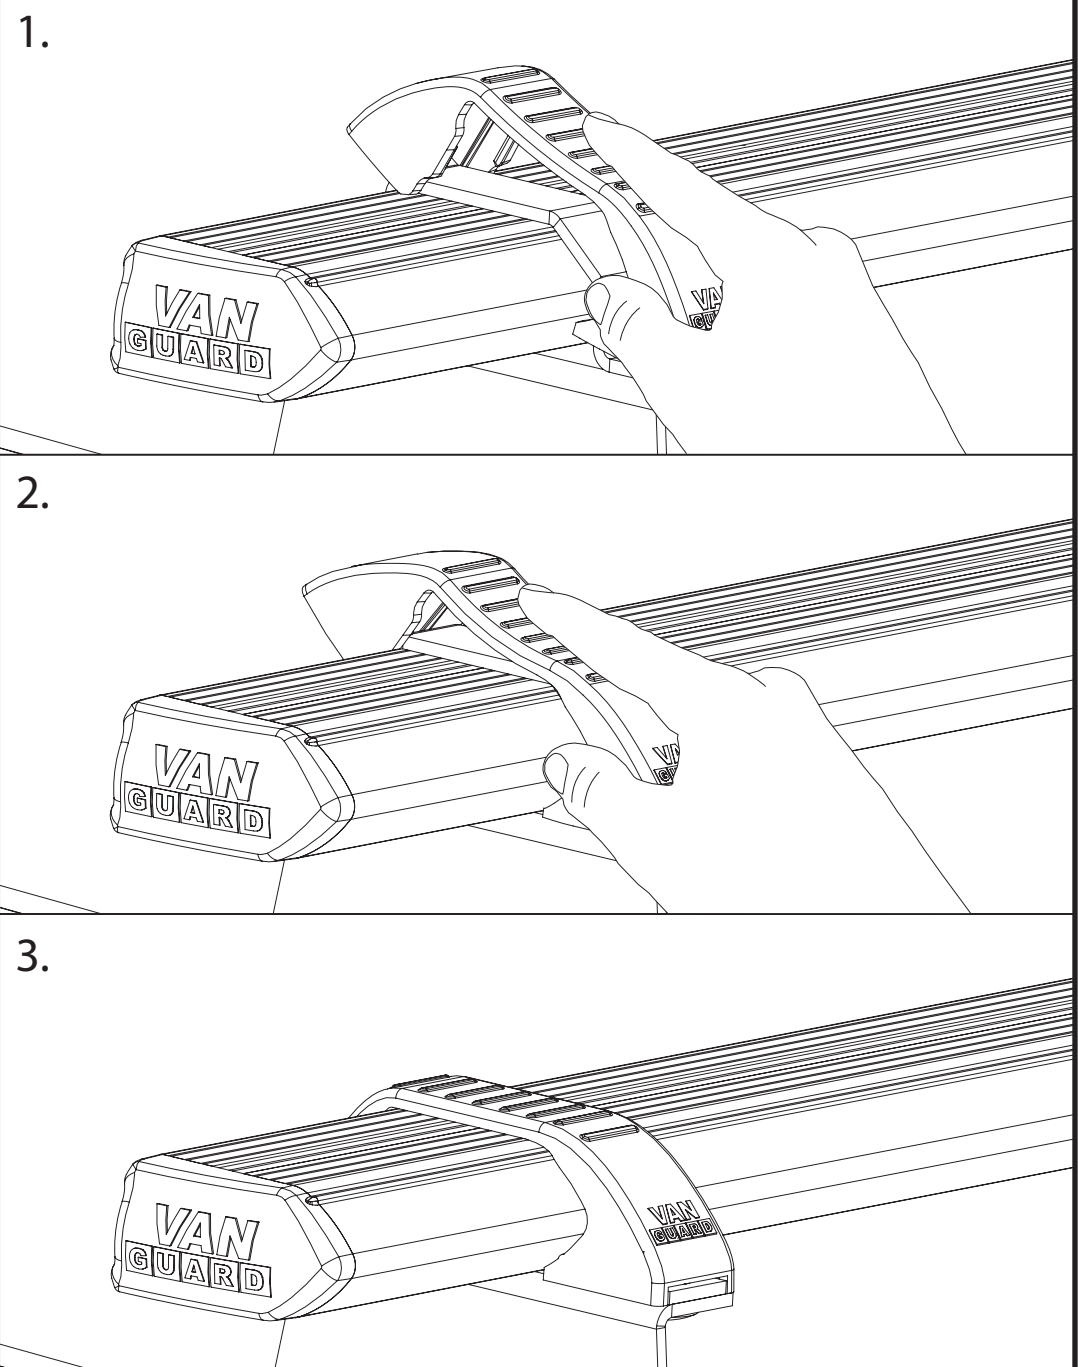

Wheel Base: LWB (L2)

Roof Height: Low (H1)

Rear Doors: Twin / Tailgate

1

ME0793

ME0794

2

3