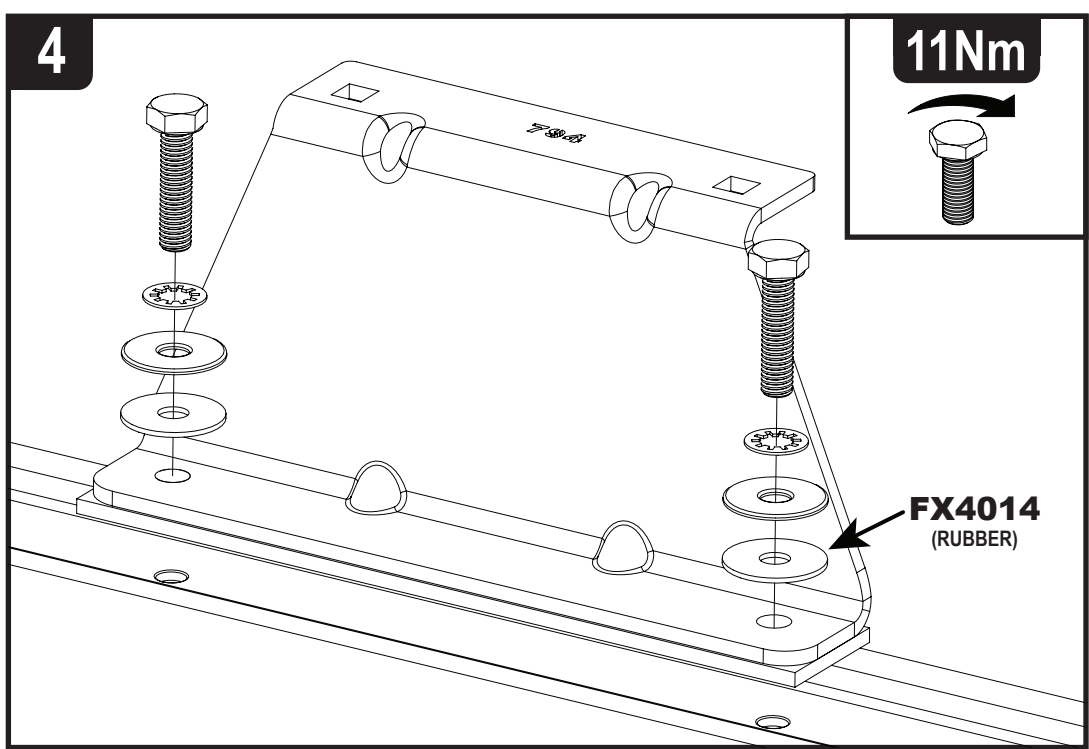

Wheel Base: LWB (L2)

Roof Height: Low (H1)

Rear Doors: Twin / Tailgate

1

ME0793

ME0794

2

3