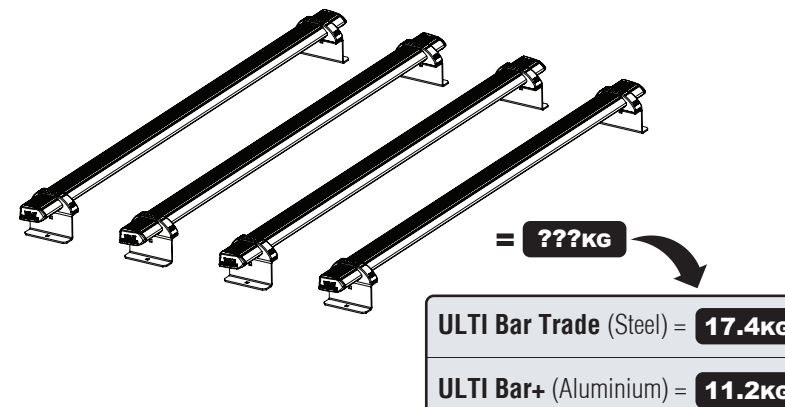

Wheel Base: SWB (L1)

Roof Height: Low (H1)

Rear Doors: Twin / Tailgate

315-4

Vehicle:

Fiat Talento: 2016-2020
 Nissan NV300: 2016-2021
 Nissan Primastar: 2022 on
 Renault Trafic: 2014 on
 Vauxhall Vivaro: 2014-2019