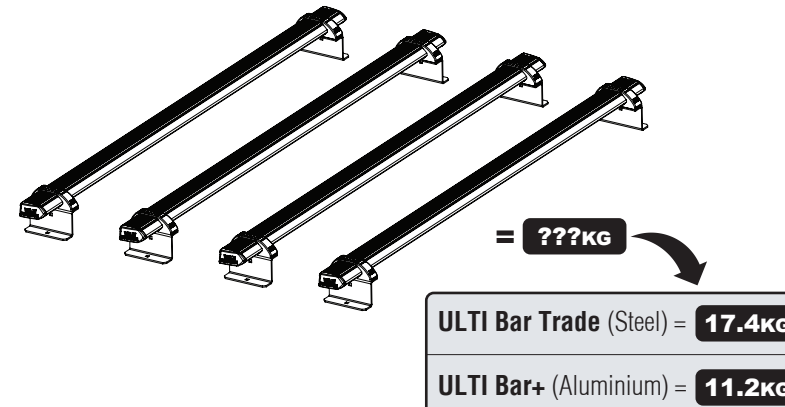

315-4

Vehicle:

Fiat Talento: 2016-2020
Nissan NV300: 2016-2021
Nissan Primastar: 2022 on
Renault Trafic: 2014 on
Vauxhall Vivaro: 2014-2019

Wheel Base: LWB (L2)

Roof Height: Low (H1)

Rear Doors: Twin / Tailgate