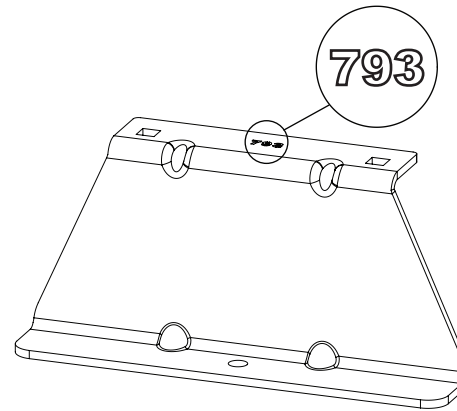

Wheel Base: SWB (L1)

Roof Height: Low (H1)

Rear Doors: Twin / Tailgate

315-4

Vehicle:

Fiat Talento: 2016-2020
 Nissan NV300: 2016-2021
 Nissan Primastar: 2022 on
 Renault Trafic: 2014 on
 Vauxhall Vivaro: 2014-2019

Wheel Base: LWB (L2)

Roof Height: Low (H1)

Rear Doors: Twin / Tailgate

1

ME0793

ME0794

2

3