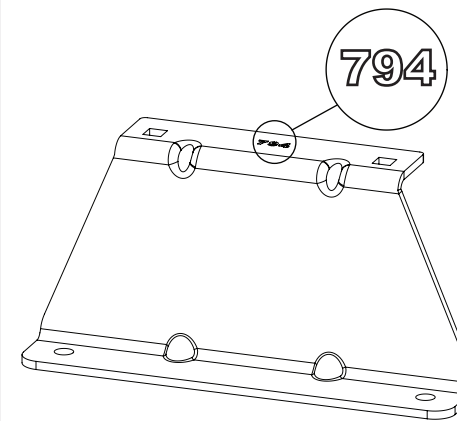

Wheel Base: SWB (L1)

Roof Height: Low (H1)

Rear Doors: Twin / Tailgate

315-4

Vehicle:

Fiat Talento: 2016-2020
 Nissan NV300: 2016-2021
 Nissan Primastar: 2022 on
 Renault Trafic: 2014 on
 Vauxhall Vivaro: 2014-2019

Wheel Base: LWB (L2)

Roof Height: Low (H1)

Rear Doors: Twin / Tailgate

1

ME0793

ME0794

2

3