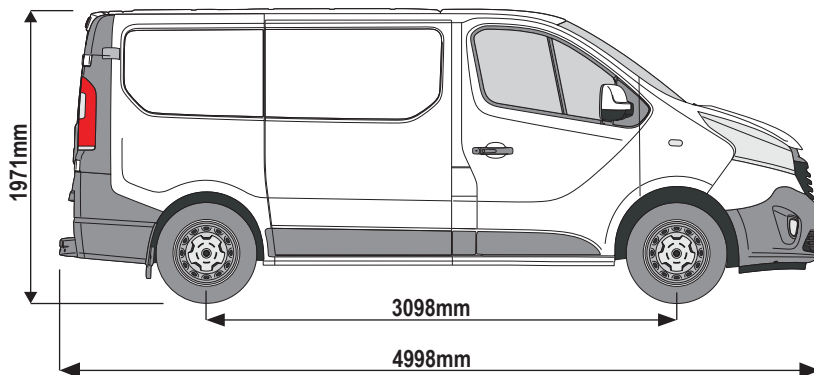

Wheel Base: SWB (L1)

Roof Height: Low (H1)

Rear Doors: Twin / Tailgate

315-4

Vehicle:

Fiat Talento: 2016-2020
 Nissan NV300: 2016-2021
 Nissan Primastar: 2022 on
 Renault Trafic: 2014 on
 Vauxhall Vivaro: 2014-2019