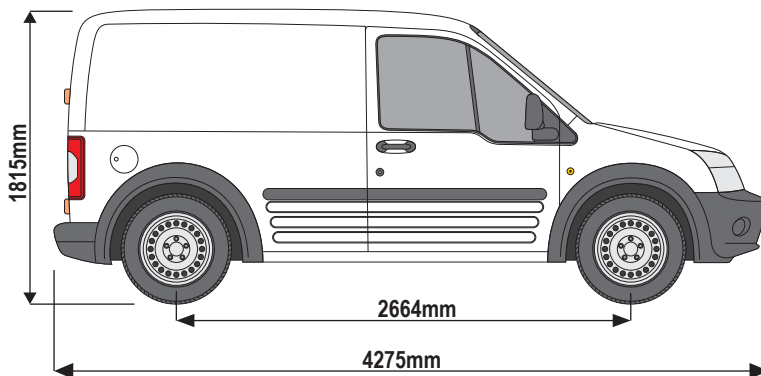

### Vehicle:

Ford Transit Connect: 2002 - 2014

Wheel Base: SWB (L1)

Roof Height: Low (H1)

Rear Doors: Twin / Tailgate

ULTI Bar Trade (Steel) = **15.3KG**

ULTI Bar+ (Aluminium) = **11.4KG**

1