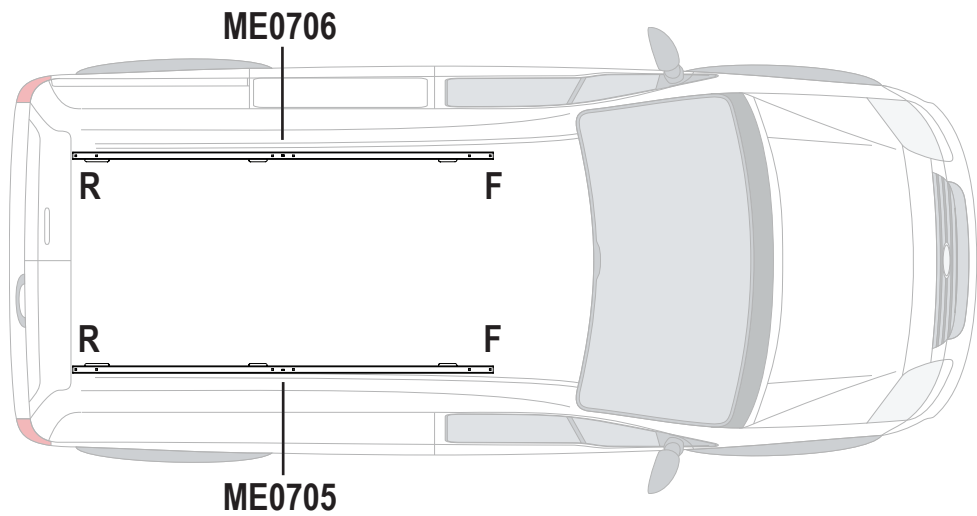

### Vehicle:

Ford Transit Connect: 2002 - 2014

Wheel Base: SWB (L1)

Roof Height: Low (H1)

Rear Doors: Twin / Tailgate

ULTI Bar Trade (Steel) = **15.3KG**

ULTI Bar+ (Aluminium) = **11.4KG**

1