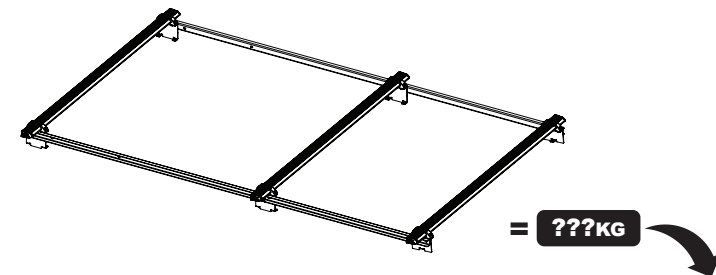

## 201-3-SWB

### Vehicle:

Ford Transit Connect: 2002 - 2014

Wheel Base: SWB (L1)

Roof Height: Low (H1)

Rear Doors: Twin / Tailgate

ULTI Bar Trade (Steel) = **15.3KG**

ULTI Bar+ (Aluminium) = **11.4KG**

1