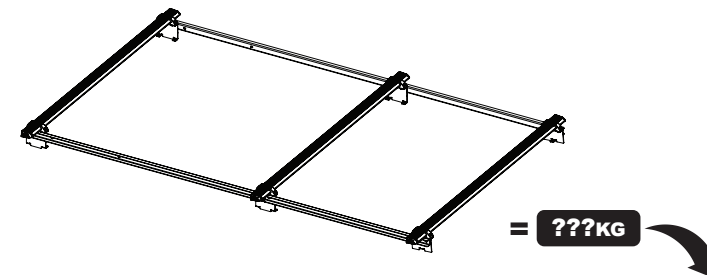

ULTI Bar Trade (Steel) = 16KG

ULTI Bar+ (Aluminium) = 11.8KG

1

ME0723

ME0724

2

3.1

3.2