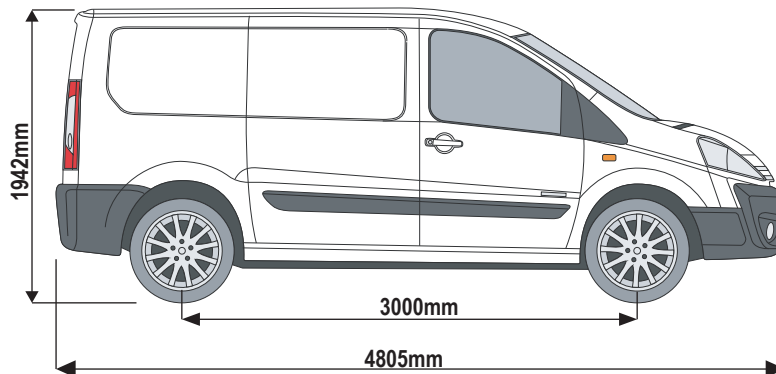

Vehicle:

Citroen Dispatch: 2007 - 2016

Peugeot Expert: 2007 - 2016

Fiat Scudo: 2007 - 2016

Toyota ProAce: 2013 - 2016

Wheel Base: SWB (L1)

Roof Height: Low (H1)

Rear Doors: Twin / Tailgate