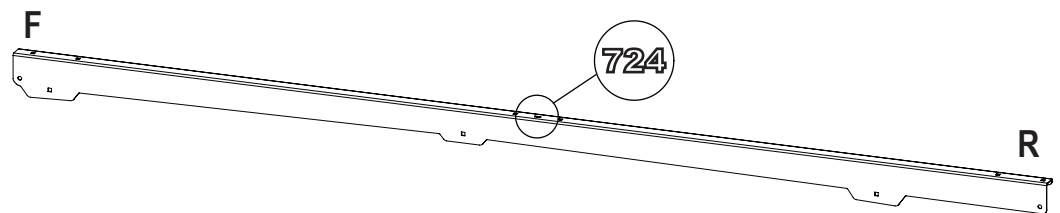

ULTI Bar Trade (Steel) = 16KG

ULTI Bar+ (Aluminium) = 11.8KG

1

ME0723

ME0724

2

3.1

3.2