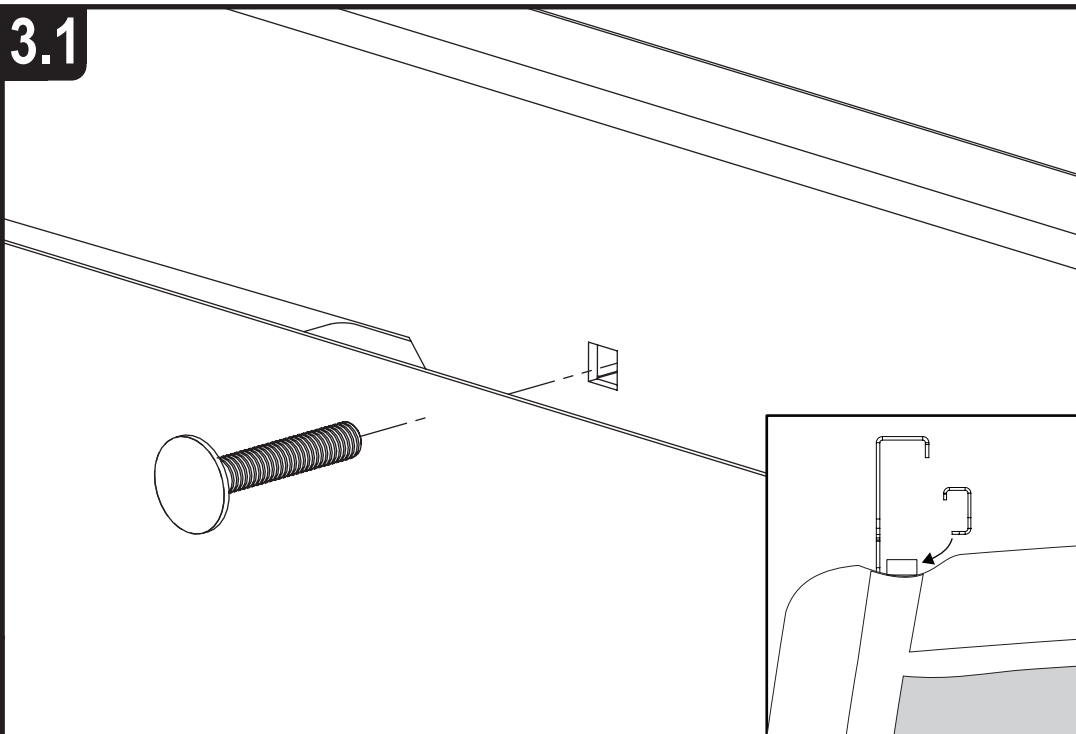

ULTI Bar Trade (Steel) = 16KG

ULTI Bar+ (Aluminium) = 11.8KG

1

ME0723

ME0724

2

3.1

3.2