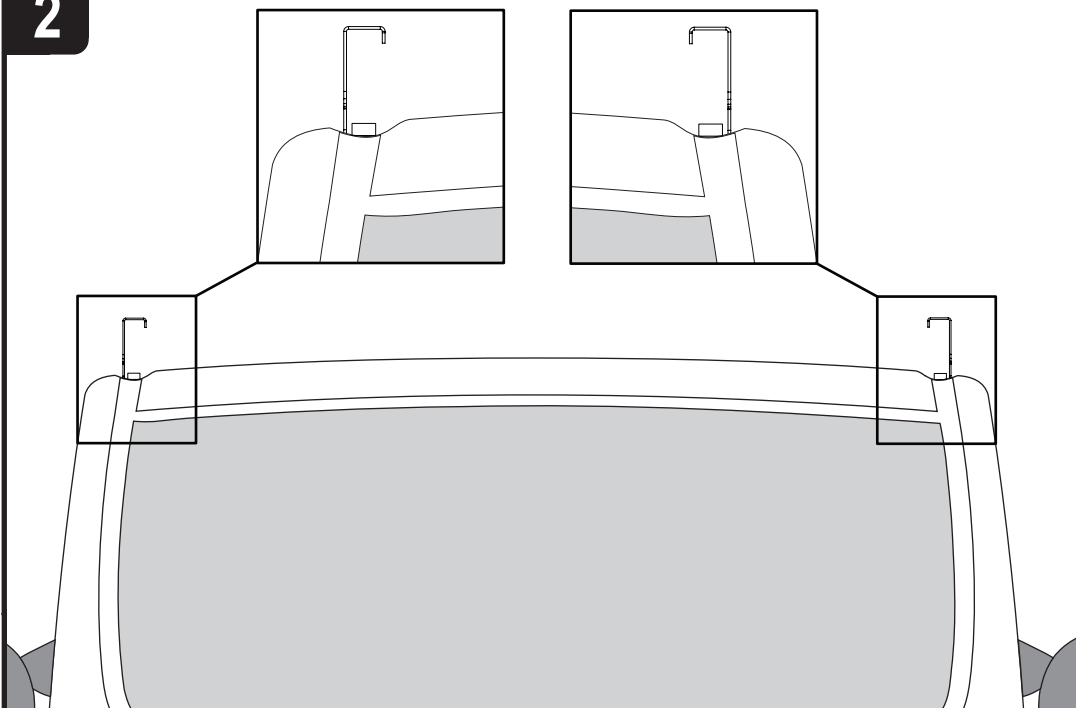

ULTI Bar Trade (Steel) = 16KG

ULTI Bar+ (Aluminium) = 11.8KG

1

ME0723

ME0724

2

3.1

3.2