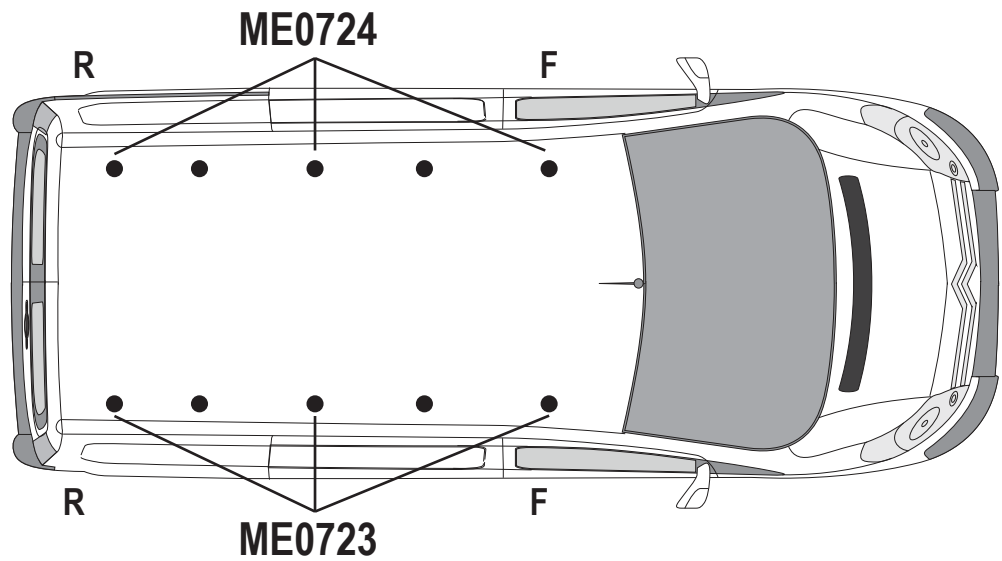

ULTI Bar Trade (Steel) = 16KG

ULTI Bar+ (Aluminium) = 11.8KG

1

ME0723

ME0724

2

3.1

3.2