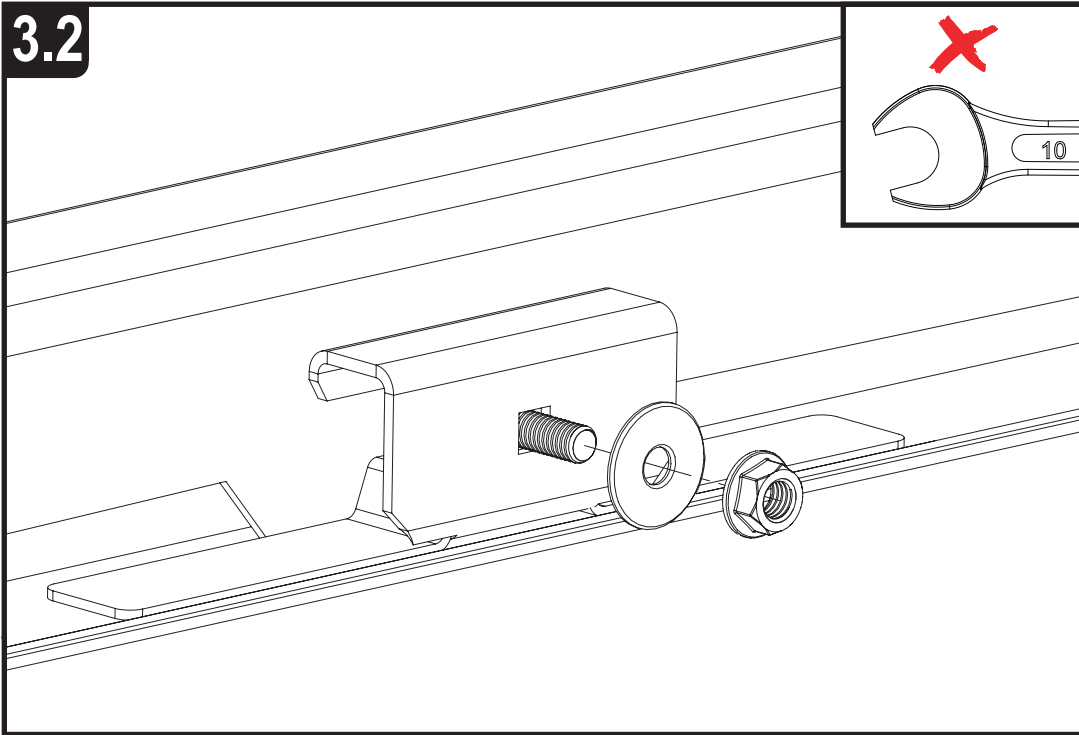

ULTI Bar Trade (Steel) = 16KG

ULTI Bar+ (Aluminium) = 11.8KG

1

ME0723

ME0724

2

3.1

3.2