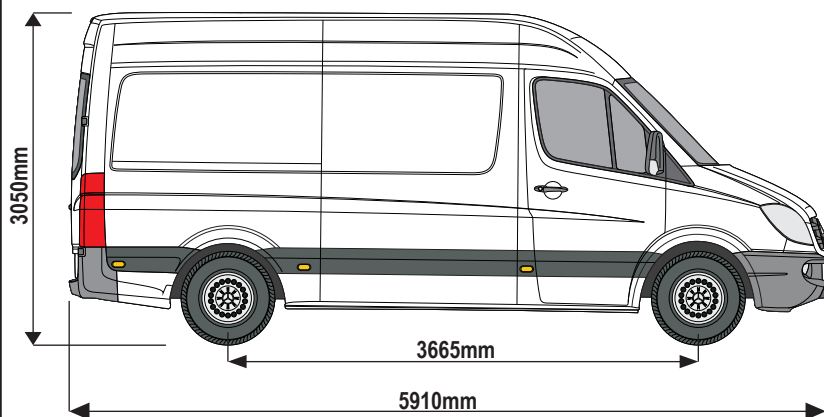

= **???**KG

ULTI Bar Trade (Steel)	=	13KG
ULTI Bar+ (Aluminium)	=	8.4KG

236-3

Vehicle:
Mercedes Sprinter: 2006 on
Volkswagen Crafter: 2006 - 2017
Wheel Base: MWB (L2)
Roof Height: Standard (H1)
Rear Doors: Twin

= **???**KG

ULTI Bar Trade (Steel)	=	13KG
ULTI Bar+ (Aluminium)	=	8.4KG

236-3

Vehicle:
Mercedes Sprinter: 2006 on
Volkswagen Crafter: 2006 - 2017
Wheel Base: SWB (L1)
Roof Height: High (H2)
Rear Doors: Twin

= **???**KG

ULTI Bar Trade (Steel)	=	13KG
ULTI Bar+ (Aluminium)	=	8.4KG

236-3

Vehicle:
Mercedes Sprinter: 2006 on
Volkswagen Crafter: 2006 - 2017
Wheel Base: MWB (L2)
Roof Height: High (H2)
Rear Doors: Twin