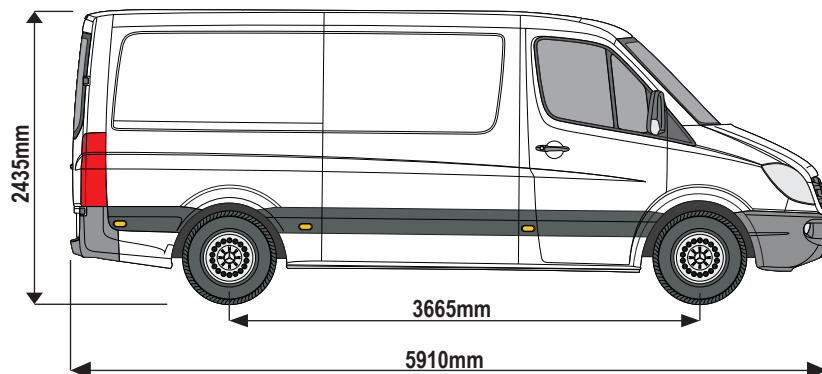

= **???**KG

ULTI Bar Trade (Steel)	=	13KG
ULTI Bar+ (Aluminium)	=	8.4KG

236-3

Vehicle:
Mercedes Sprinter: 2006 on
Volkswagen Crafter: 2006 - 2017
Wheel Base: MWB (L2)
Roof Height: Standard (H1)
Rear Doors: Twin