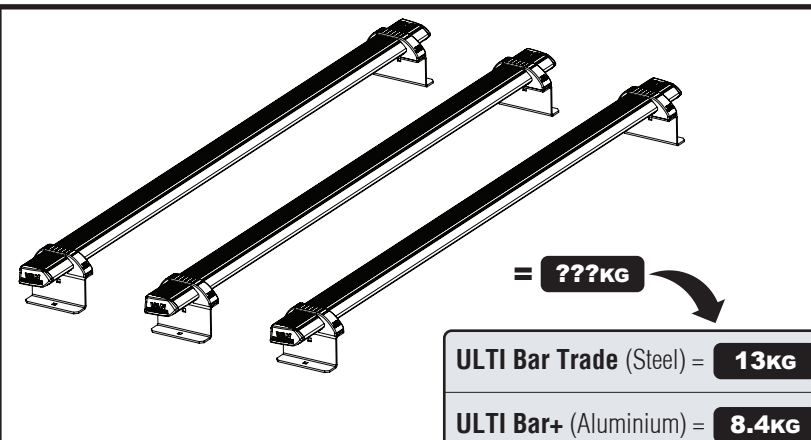

236-3

Vehicle:
Mercedes Sprinter: 2006 on
Volkswagen Crafter: 2006 - 2017
Wheel Base: XLWB (L4)
Roof Height: High (H2)
Rear Doors: Twin