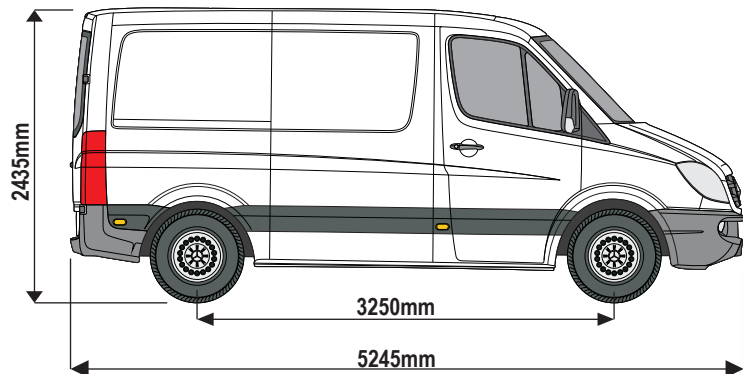

= **???**KG

ULTI Bar Trade (Steel)	=	13KG
ULTI Bar+ (Aluminium)	=	8.4KG

236-3

Vehicle:
Mercedes Sprinter: 2006 on
Volkswagen Crafter: 2006 - 2017
Wheel Base: MWB (L2)
Roof Height: Standard (H1)
Rear Doors: Twin