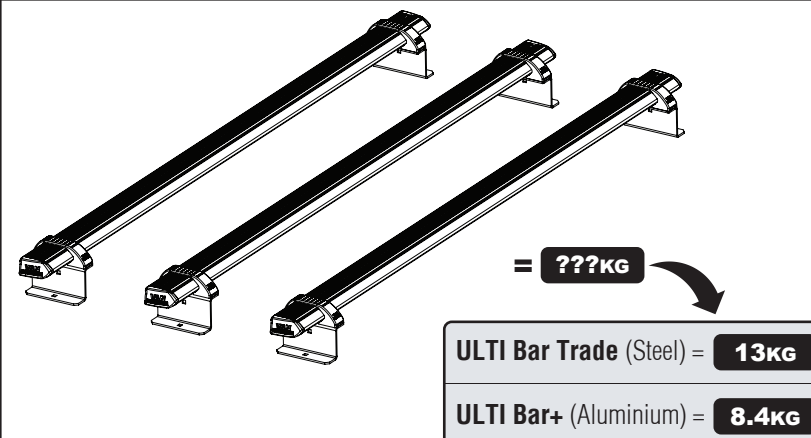

= **???**KG

ULTI Bar Trade (Steel)	=	13KG
ULTI Bar+ (Aluminium)	=	8.4KG

236-3

Vehicle:
Mercedes Sprinter: 2006 on
Volkswagen Crafter: 2006 - 2017
Wheel Base: SWB (L1)
Roof Height: High (H2)
Rear Doors: Twin

= **???**KG

ULTI Bar Trade (Steel)	=	13KG
ULTI Bar+ (Aluminium)	=	8.4KG

236-3

Vehicle:
Mercedes Sprinter: 2006 on
Volkswagen Crafter: 2006 - 2017
Wheel Base: MWB (L2)
Roof Height: High (H2)
Rear Doors: Twin