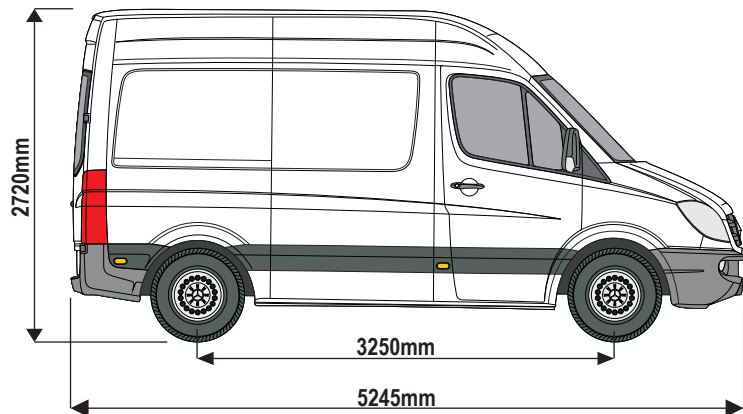

= **???**KG

ULTI Bar Trade (Steel)	=	13KG
ULTI Bar+ (Aluminium)	=	8.4KG

236-3

Vehicle:
Mercedes Sprinter: 2006 on
Volkswagen Crafter: 2006 - 2017
Wheel Base: MWB (L2)
Roof Height: Standard (H1)
Rear Doors: Twin

= **???**KG

ULTI Bar Trade (Steel)	=	13KG
ULTI Bar+ (Aluminium)	=	8.4KG

236-3

Vehicle:
Mercedes Sprinter: 2006 on
Volkswagen Crafter: 2006 - 2017
Wheel Base: SWB (L1)
Roof Height: High (H2)
Rear Doors: Twin