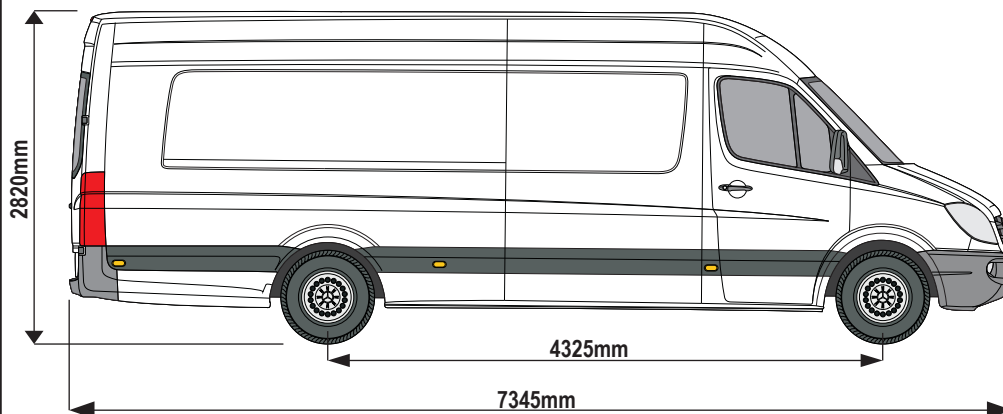

236-3

Vehicle:
Mercedes Sprinter: 2006 on
Volkswagen Crafter: 2006 - 2017
Wheel Base: XLWB (L4)
Roof Height: High (H2)
Rear Doors: Twin