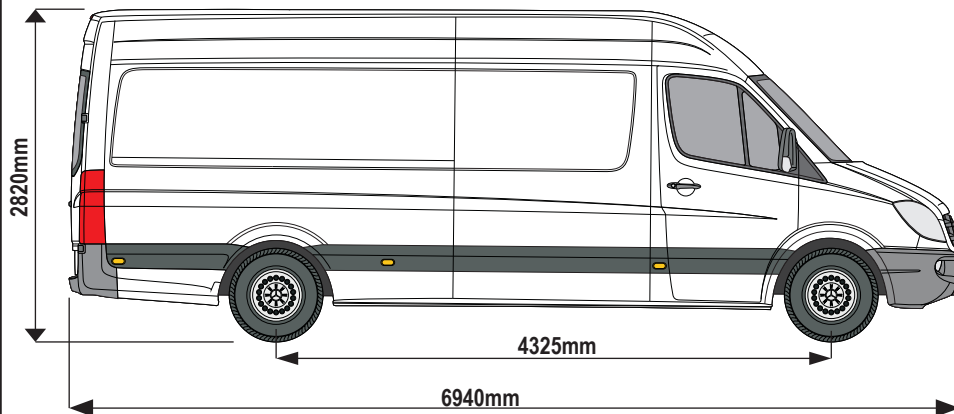

236-3

Vehicle:
Mercedes Sprinter: 2006 on
Volkswagen Crafter: 2006 - 2017
Wheel Base: LWB (L3)
Roof Height: High (H2)
Rear Doors: Twin