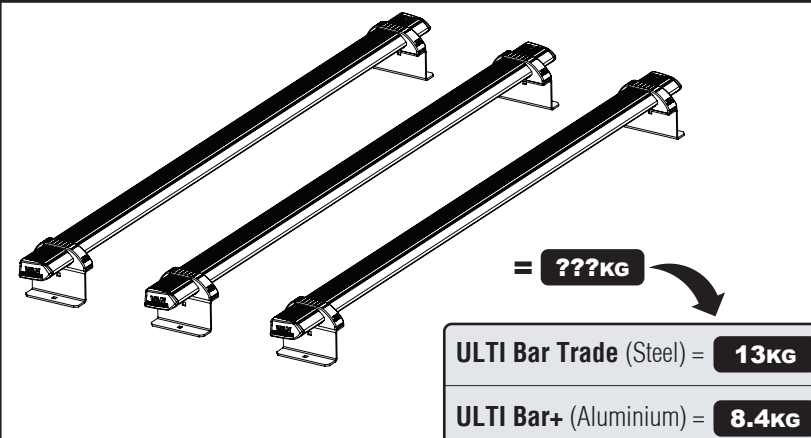

236-3

Vehicle:
Mercedes Sprinter: 2006 on
Volkswagen Crafter: 2006 - 2017
Wheel Base: LWB (L3)
Roof Height: High (H2)
Rear Doors: Twin