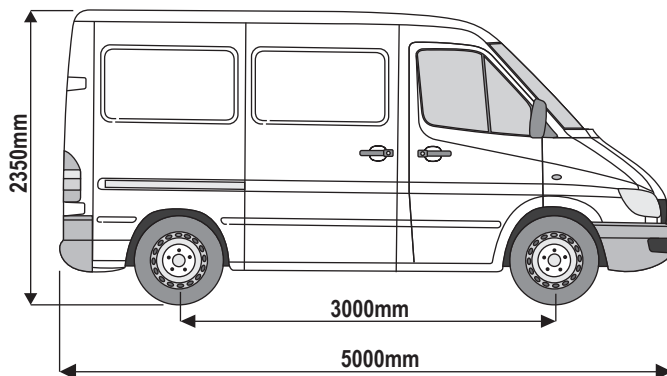

VG234

Vehicle:

Mercedes Sprinter: 2000 - 2006
Volkswagen LT: 1996 - 2006

Wheel Base: SWB (L1)

Roof Height: Low (H1)

Rear Doors: Twin / Tailgate