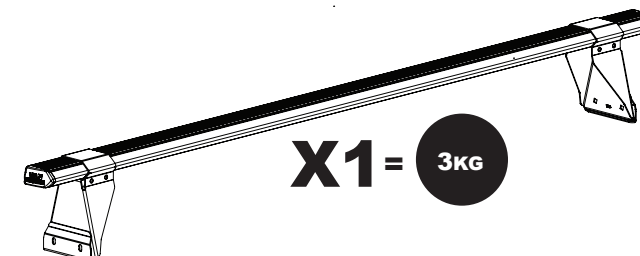

## VG168

**Vehicle:**

Suzuki Carry Van: 1995 - 2005

**Wheel Base:** L1 (standard)

**Roof Height:** H1 (standard)

**Rear Doors:** Twin / Tailgate