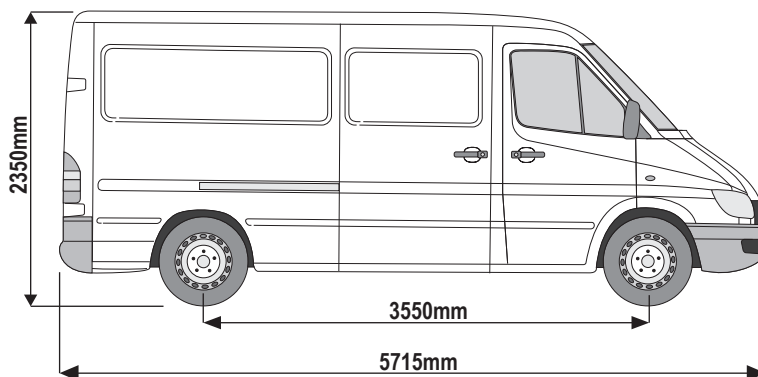

VG234

Vehicle:

Mercedes Sprinter: 2000 - 2006
Volkswagen LT: 1996 - 2006

Wheel Base: MWB (L2)

Roof Height: Low (H1)

Rear Doors: Twin / Tailgate