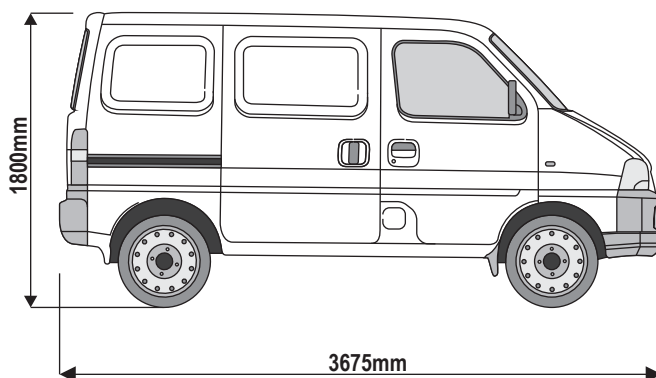

## VG49

**Vehicle:**

Ford Transit: 2000 - 2014

**Wheel Base:** MWB (L2)

**Roof Height:** Low (H1)

**Rear Doors:** Twin / Tailgate

## VG168

**Vehicle:**

Suzuki Carry Van: 1995 - 2005

**Wheel Base:** L1 (standard)

**Roof Height:** H1 (standard)

**Rear Doors:** Twin / Tailgate