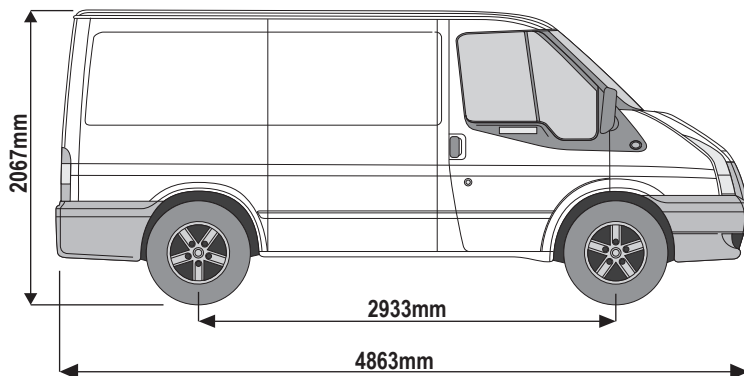

## VG49

**Vehicle:**

Ford Transit: 2000 - 2014

**Wheel Base:** SWB (L1)

**Roof Height:** Low (H1)

**Rear Doors:** Twin / Tailgate

## VG49

**Vehicle:**

Ford Transit: 2000 - 2014

**Wheel Base:** MWB (L2)

**Roof Height:** Low (H1)

**Rear Doors:** Twin / Tailgate