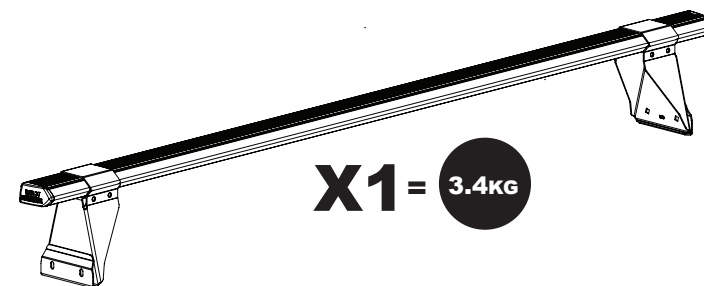

VG234

Vehicle:

Mercedes Sprinter: 2000 - 2006
Volkswagen LT: 1996 - 2006

Wheel Base: SWB (L1)

Roof Height: Low (H1)

Rear Doors: Twin / Tailgate