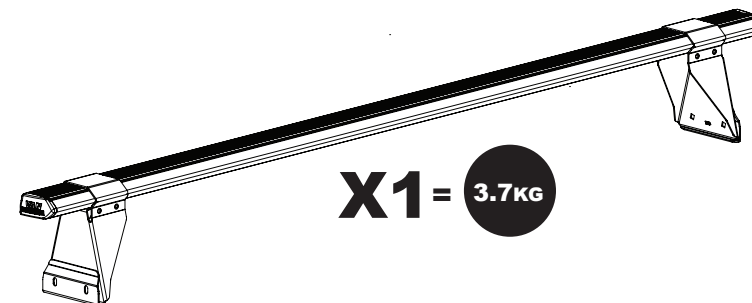

## VG49

**Vehicle:**

Ford Transit: 2000 - 2014

**Wheel Base:** SWB (L1)

**Roof Height:** Low (H1)

**Rear Doors:** Twin / Tailgate