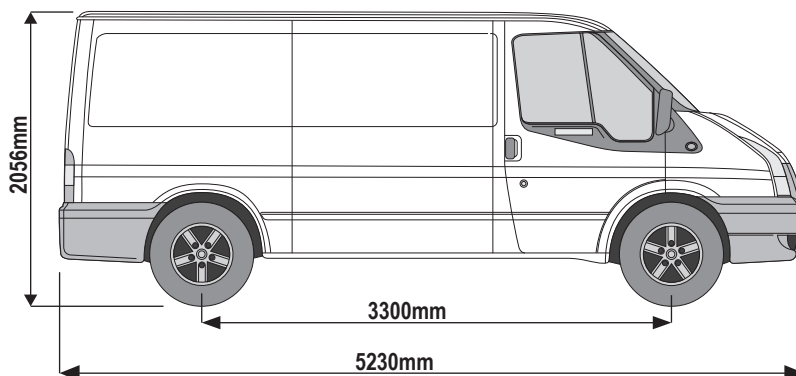

## VG49

**Vehicle:**

Ford Transit: 2000 - 2014

**Wheel Base:** SWB (L1)

**Roof Height:** Low (H1)

**Rear Doors:** Twin / Tailgate

## VG49

**Vehicle:**

Ford Transit: 2000 - 2014

**Wheel Base:** MWB (L2)

**Roof Height:** Low (H1)

**Rear Doors:** Twin / Tailgate