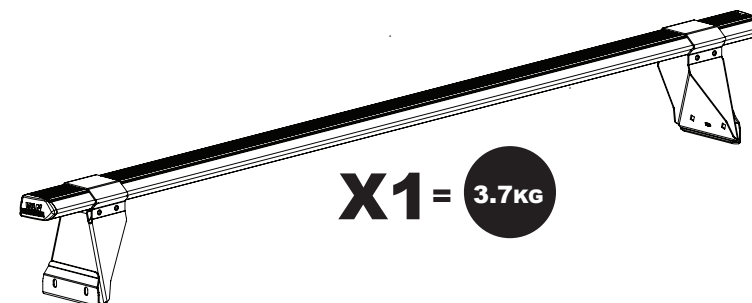

## VG49

**Vehicle:**

Ford Transit: 2000 - 2014

**Wheel Base:** SWB (L1)

**Roof Height:** Low (H1)

**Rear Doors:** Twin / Tailgate

## VG49

**Vehicle:**

Ford Transit: 2000 - 2014

**Wheel Base:** MWB (L2)

**Roof Height:** Low (H1)

**Rear Doors:** Twin / Tailgate