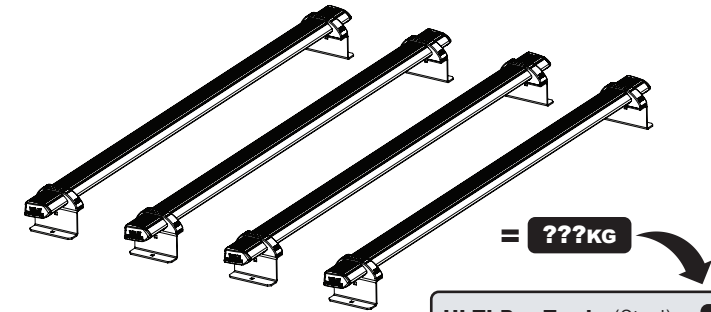

Rear Doors: Twin

ULTI Bar Trade (Steel) = **17.4KG**

ULTI Bar+ (Aluminium) = **11.2KG**

336-4

Vehicle:

Volkswagen Crafter: 2017 on
 MAN TGE: 2017 on

Wheel Base:

Long plus (L5)
 Extra long (L5)

Roof Height:

High (H3)

Rear Doors: Twin

ULTI Bar Trade (Steel) =	17.4KG
ULTI Bar+ (Aluminium) =	11.2KG

The following page is for L3H2 / L3H3 models only (models with 10 fixing points on the roof).
Please see page 5 for L4H3 models & page 6 for L5H3 models.