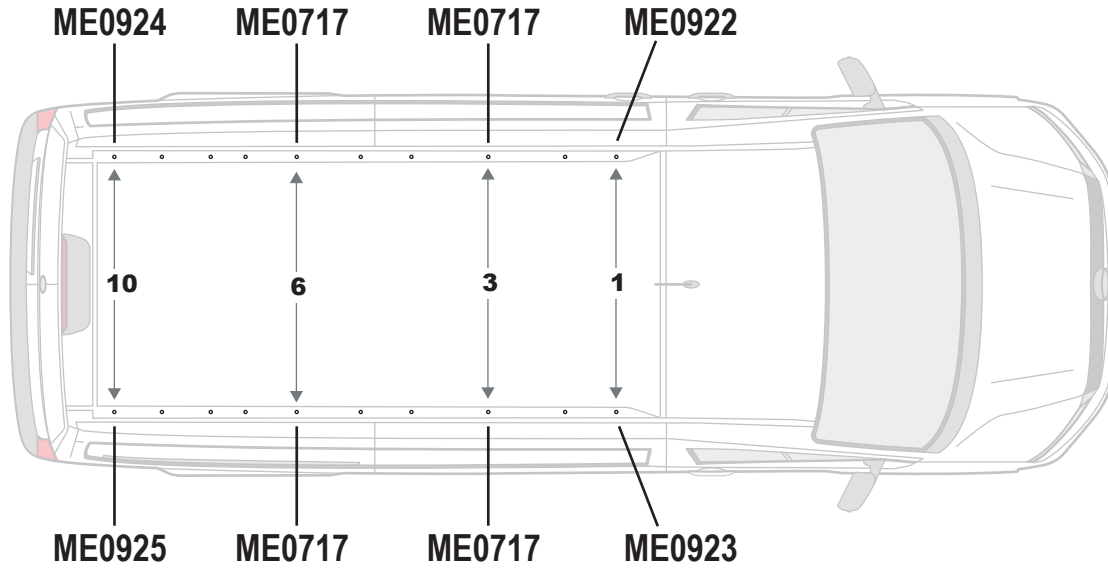

Roof Height:

High (H3)

Rear Doors: Twin

ULTI Bar Trade (Steel) =	17.4KG
ULTI Bar+ (Aluminium) =	11.2KG

The following page is for L3H2 / L3H3 models only (models with 10 fixing points on the roof).
Please see page 5 for L4H3 models & page 6 for L5H3 models.