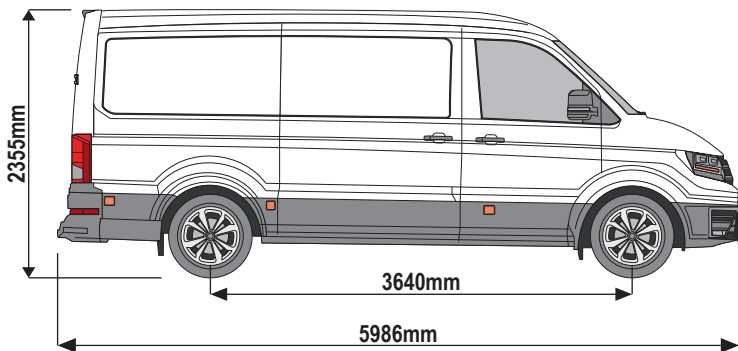

Wheel Base:

Medium (L3)
Standard (L3)

Roof Height:

Normal (H2)

Rear Doors: Twin

ULTI Bar Trade (Steel) = **17.4KG**

ULTI Bar+ (Aluminium) = **11.2KG**

336-4

Vehicle:

Volkswagen Crafter: 2017 on
MAN TGE: 2017 on

Wheel Base:

Medium (L3)
Standard (L3)

Roof Height:

High (H3)

Rear Doors: Twin

ULTI Bar Trade (Steel) = **17.4KG**