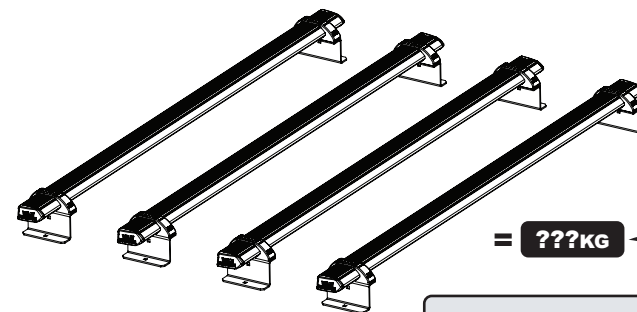

Vehicle:

Volkswagen Crafter: 2017 on
MAN TGE: 2017 on

Wheel Base:

Medium (L3)
Standard (L3)

Roof Height:

High (H3)

Rear Doors: Twin

ULTI Bar Trade (Steel) = **17.4KG**

ULTI Bar+ (Aluminium) = **11.2KG**

336-4

Vehicle:

Volkswagen Crafter: 2017 on
MAN TGE: 2017 on

Wheel Base:

Long (L4)

Roof Height:

High (H3)