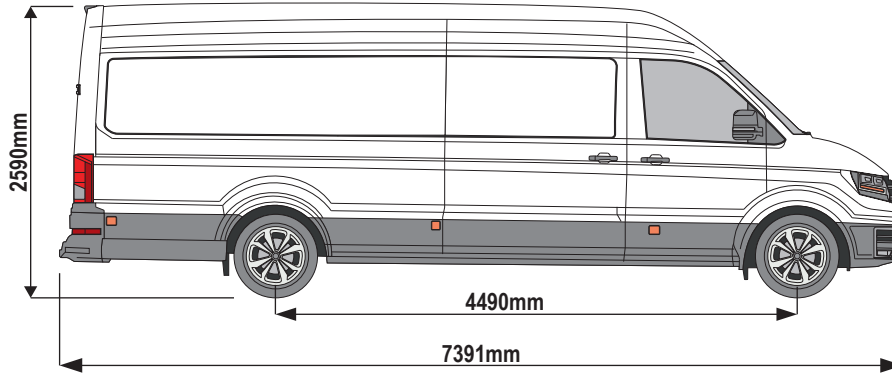

Rear Doors: Twin

ULTI Bar Trade (Steel) = **17.4KG**

ULTI Bar+ (Aluminium) = **11.2KG**

336-4

Vehicle:

Volkswagen Crafter: 2017 on
 MAN TGE: 2017 on

Wheel Base:

Long plus (L5)
 Extra long (L5)

Roof Height:

High (H3)

Rear Doors: Twin

ULTI Bar Trade (Steel) =	17.4KG
ULTI Bar+ (Aluminium) =	11.2KG

The following page is for L3H2 / L3H3 models only (models with 10 fixing points on the roof).
Please see page 5 for L4H3 models & page 6 for L5H3 models.