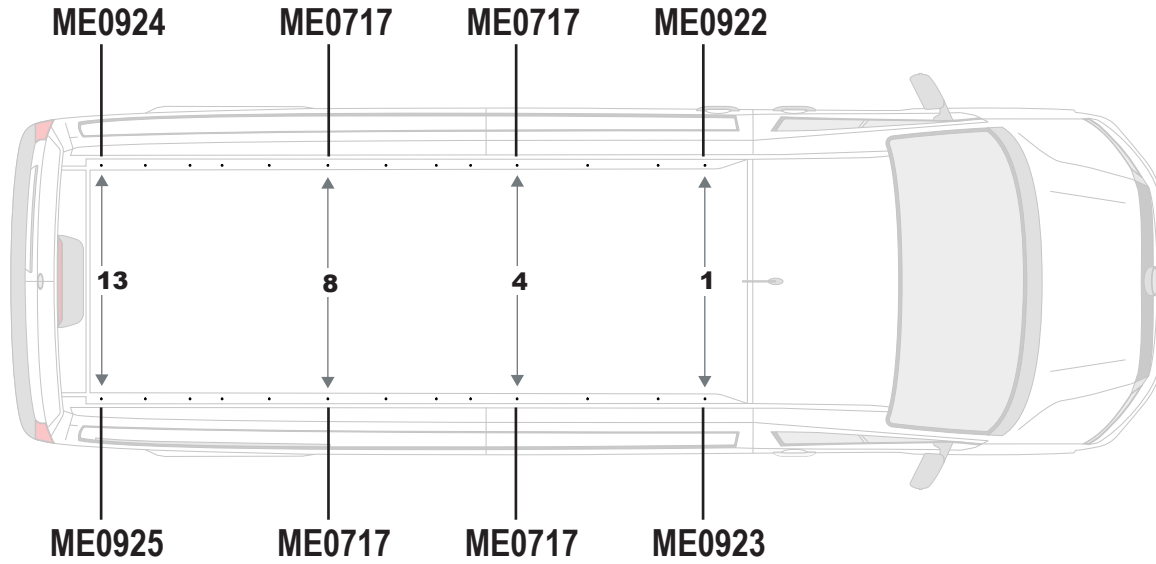

The following page is for L4H3 models only (models with 13 fixing points on the roof).
Please see page 4 for L3H2 / L3H3 models & page 6 for L5H3 models.

1

!
ROOF PLUG MAY BE SEALED BY PAINT
THIS SEAL WILL NEED TO BE BROKEN
TO REMOVE THE ROOF PLUG

13

12

11

10

9

8

7

6

5

4

3

2

1