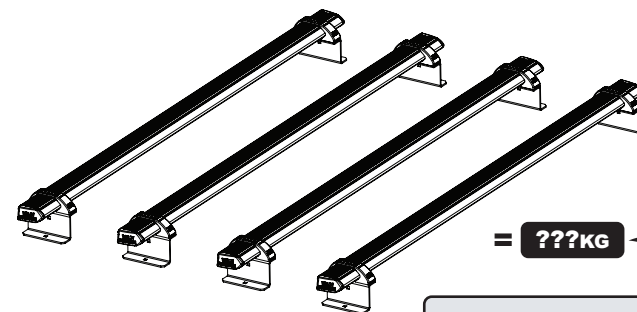

Roof Height:

High (H3)

Rear Doors: Twin

ULTI Bar Trade (Steel) = **17.4KG**

ULTI Bar+ (Aluminium) = **11.2KG**