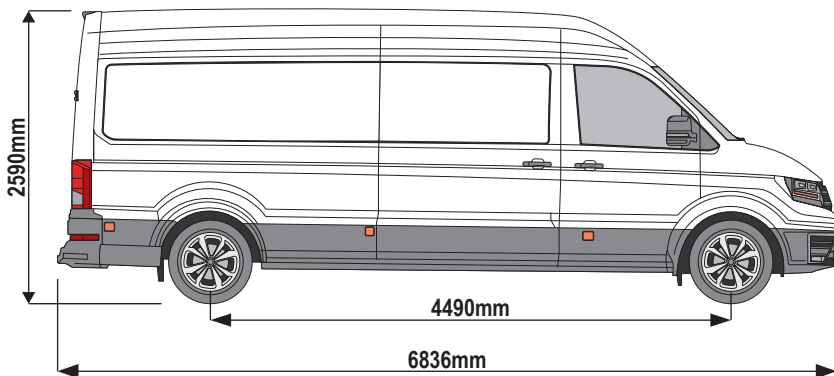

Roof Height:

High (H3)

Rear Doors: Twin

ULTI Bar Trade (Steel) = **17.4KG**

ULTI Bar+ (Aluminium) = **11.2KG**