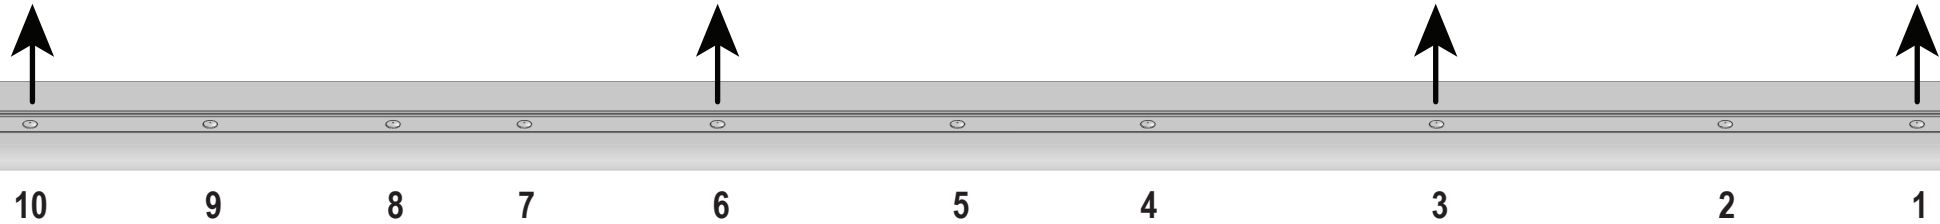

ME0717	ME0922	ME0923
ME0924	ME0925	

1

ROOF PLUG MAY BE SEALED BY PAINT
THIS SEAL WILL NEED TO BE BROKEN
TO REMOVE THE ROOF PLUG