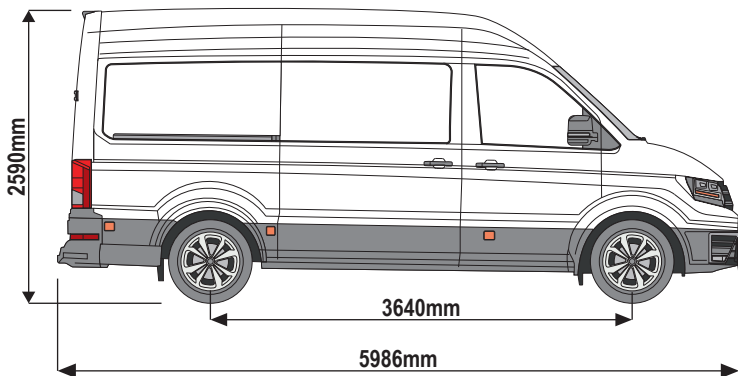

Wheel Base:

Medium (L3)
Standard (L3)

Roof Height:

Normal (H2)

Rear Doors: Twin

ULTI Bar Trade (Steel) = **17.4KG**

ULTI Bar+ (Aluminium) = **11.2KG**

336-4

Vehicle:

Volkswagen Crafter: 2017 on
MAN TGE: 2017 on

Wheel Base:

Medium (L3)
Standard (L3)

Roof Height:

High (H3)

Rear Doors: Twin

ULTI Bar Trade (Steel) = **17.4KG**

ULTI Bar+ (Aluminium) = **11.2KG**

336-4

Vehicle:

Volkswagen Crafter: 2017 on
MAN TGE: 2017 on

Wheel Base:

Long (L4)

Roof Height:

High (H3)