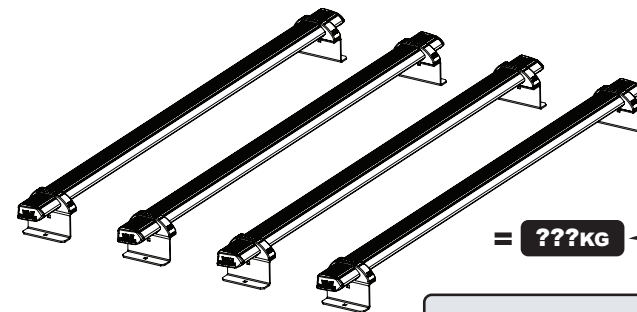

Customercare@van-guard.co.uk
UK +44 (0) 1392 368 351

MA6166 **X4** **MA6167**

ULTI Bar Trade
(Steel)

X4

ULTI Bar+
(Aluminium)

336-4

Vehicle:

Volkswagen Crafter: 2017 on
MAN TGE: 2017 on

Wheel Base:

Medium (L3)
Standard (L3)

Roof Height:

Normal (H2)

Rear Doors: Twin

ULTI Bar Trade (Steel) = **17.4KG**

ULTI Bar+ (Aluminium) = **11.2KG**

336-4