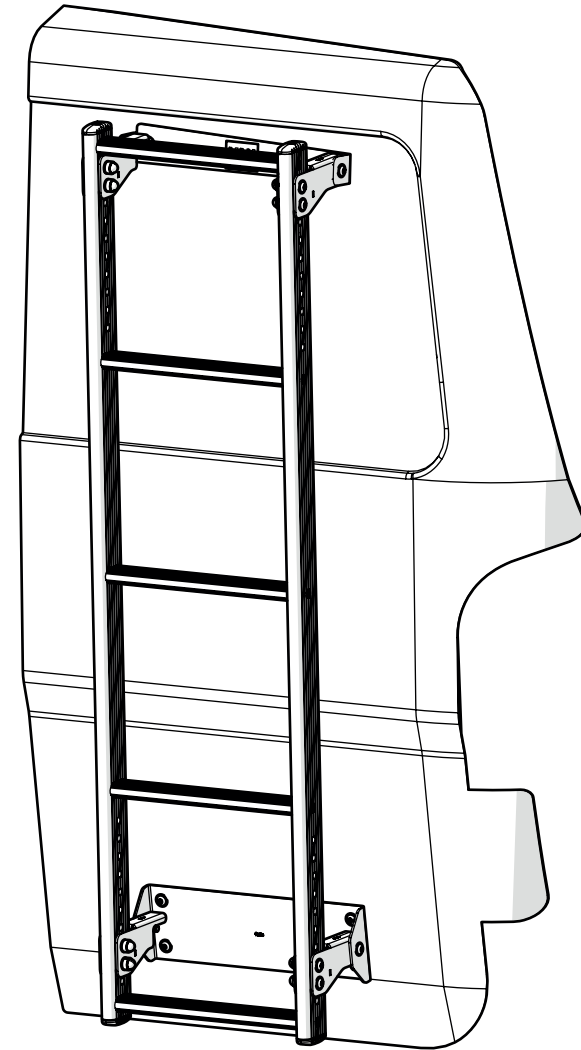

IN8400

ULTI Ladder

**THIS INSTRUCTION COVERS THE FOLLOWING MODELS
CHECK YOU ARE FITTING THE CORRECT MODEL BEFORE PROCEEDING**

VGL5-02

1. Citroen Dispatch: 2016 on
   - Fiat Scudo: 2022 on
   - Peugeot Expert: 2016 on
   - Toyota Pro-Ace: 2016 on
   - Vauxhall Vivaro: 2019 on
2. **H1 - Twin Rear Doors**

Customercare@van-guard.co.uk
UK +44 (0) 1392 368 351