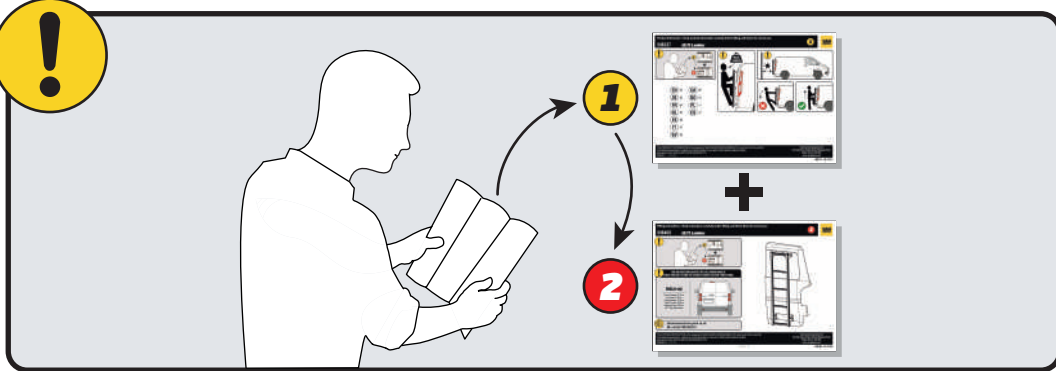

IN8400

ULTI Ladder

**THIS INSTRUCTION COVERS THE FOLLOWING MODELS
CHECK YOU ARE FITTING THE CORRECT MODEL BEFORE PROCEEDING**

VGL5-02

- Citroen Dispatch: 2016 on
 - Fiat Scudo: 2022 on
 - Peugeot Expert: 2016 on
 - Toyota Pro-Ace: 2016 on
 - Vauxhall Vivaro: 2019 on
- H1 - Twin Rear Doors**