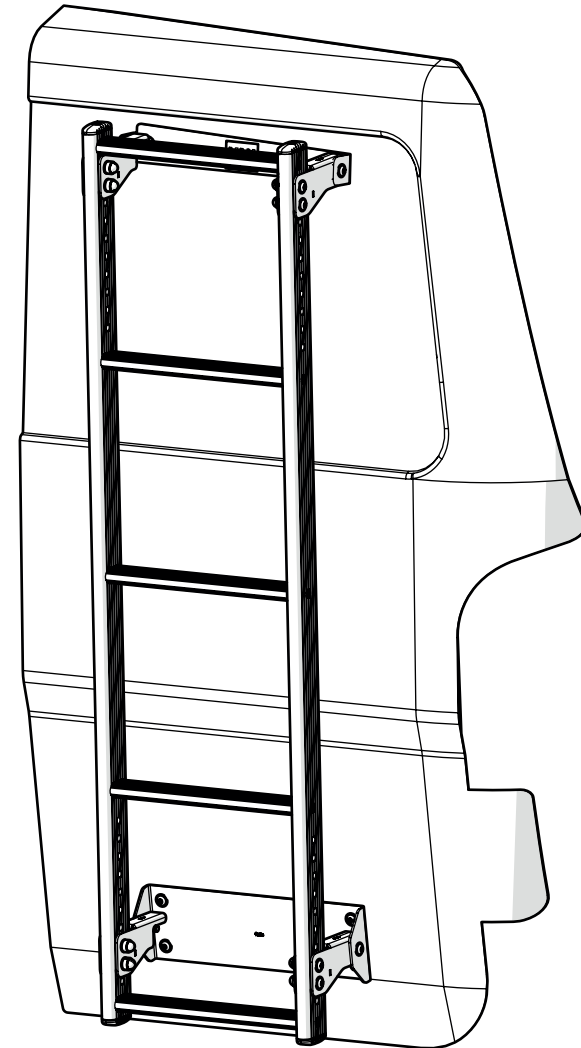

IN8400

ULTI Ladder

**THIS INSTRUCTION COVERS THE FOLLOWING MODELS
CHECK YOU ARE FITTING THE CORRECT MODEL BEFORE PROCEEDING**

VGL5-02

1. Citroen Dispatch: 2016 on
   - Fiat Scudo: 2022 on
   - Peugeot Expert: 2016 on
   - Toyota Pro-Ace: 2016 on
   - Vauxhall Vivaro: 2019 on
2. **H1 - Twin Rear Doors**

Customercare@van-guard.co.uk
UK +44 (0) 1392 368 351