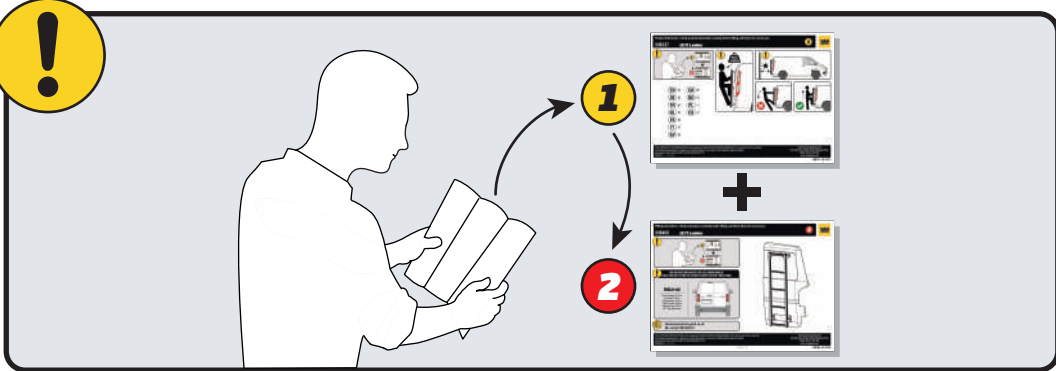

IN8401

ULTI Ladder

**! THIS INSTRUCTION COVERS THE FOLLOWING MODELS
CHECK YOU ARE FITTING THE CORRECT MODEL BEFORE PROCEEDING**

VGL5-03

- Fiat Talento: 2016-2020
- Nissan NV300: 2016-2021
- Nissan Primastar: 2022 on
- Renault Trafic: 2014 on
- Vauxhall Vivaro: 2014-2019
- H1 - Twin Rear Doors