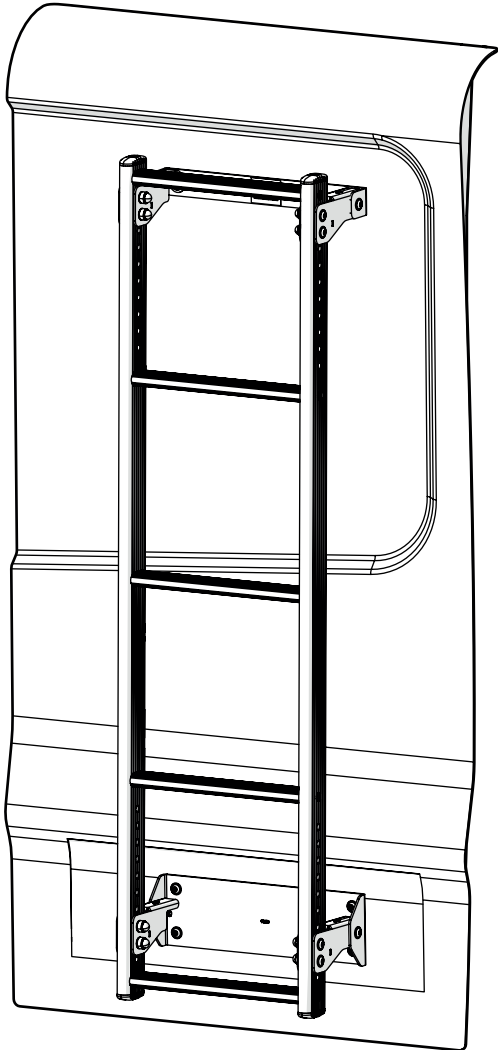

IN8401

ULTI Ladder

**! THIS INSTRUCTION COVERS THE FOLLOWING MODELS
CHECK YOU ARE FITTING THE CORRECT MODEL BEFORE PROCEEDING**

VGL5-03

- Fiat Talento: 2016-2020
- Nissan NV300: 2016-2021
- Nissan Primastar: 2022 on
- Renault Trafic: 2014 on
- Vauxhall Vivaro: 2014-2019
- H1 - Twin Rear Doors

**? Customercare@van-guard.co.uk
UK +44 (0) 1392 368 351**