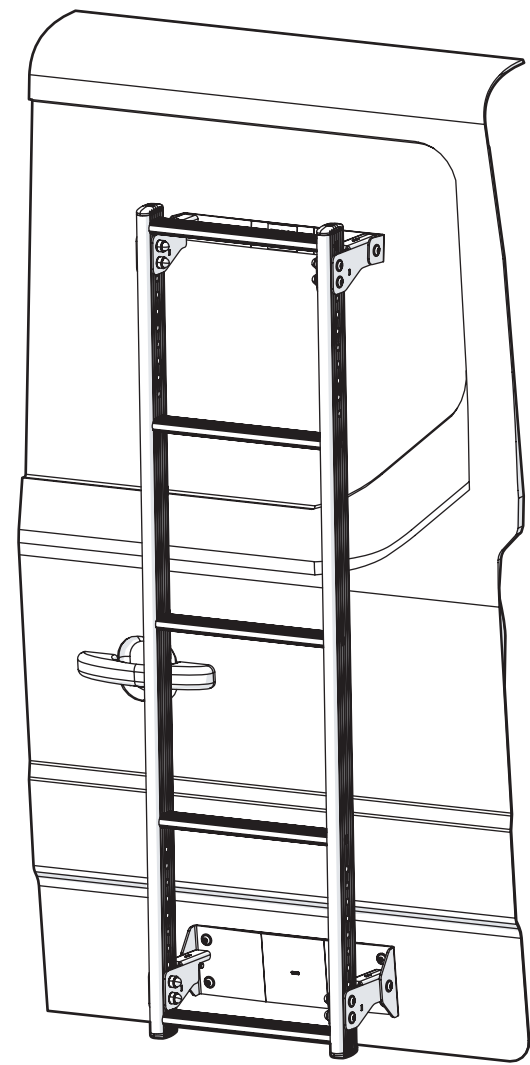

IN8403

ULTI Ladder

**THIS INSTRUCTION COVERS THE FOLLOWING MODELS
CHECK YOU ARE FITTING THE CORRECT MODEL BEFORE PROCEEDING**

VGL5-05

Ford Transit Custom: 2012 on
H1 - Twin Rear Doors

Customercare@van-guard.co.uk
UK +44 (0) 1392 368 351