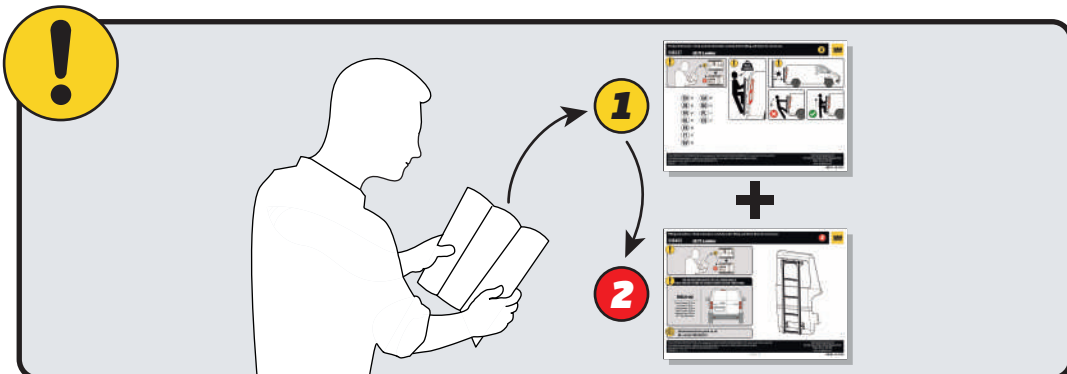

IN8403

ULTI Ladder

**THIS INSTRUCTION COVERS THE FOLLOWING MODELS
CHECK YOU ARE FITTING THE CORRECT MODEL BEFORE PROCEEDING**

VGL5-05

Ford Transit Custom: 2012 on
H1 - Twin Rear Doors

Customercare@van-guard.co.uk
UK +44 (0) 1392 368 351