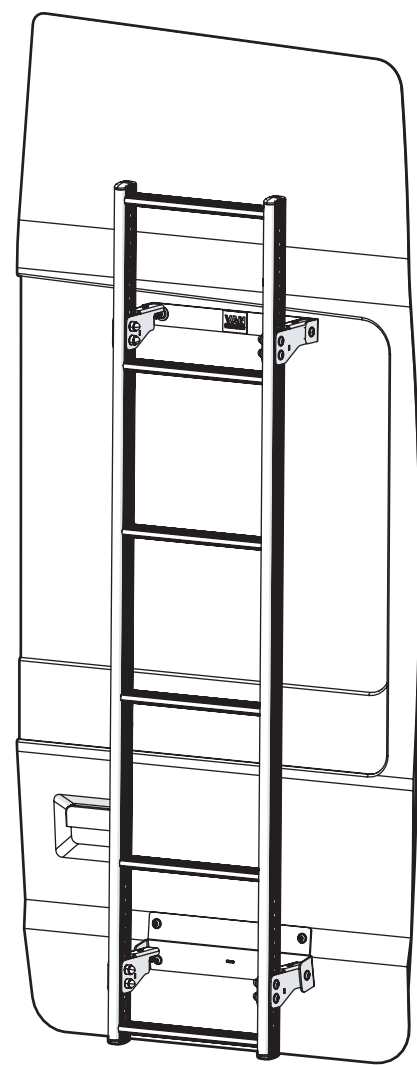

IN8407

ULTI Ladder

**THIS INSTRUCTION COVERS THE FOLLOWING MODELS
CHECK YOU ARE FITTING THE CORRECT MODEL BEFORE PROCEEDING**

VGL6-03

Ford Transit: 2000-2014
H2 - Twin Rear Doors

Customercare@van-guard.co.uk
UK +44 (0) 1392 368 351

SUPPLIED COMPONENTS - CHECK ALL PARTS ARE PRESENT AND CORRECT BEFORE PROCEEDING

TOOLS REQUIRED

13MM X1

4MM X1

9MM X1

X1

AS3593 X1

FX4249 X8