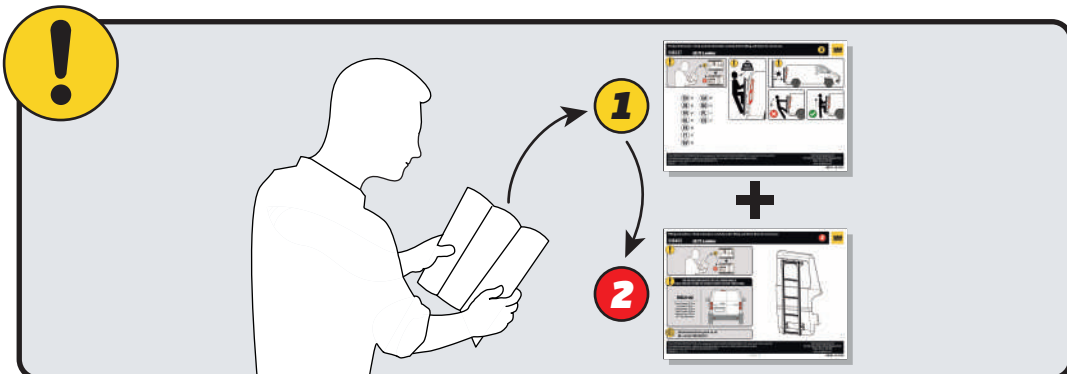

IN8407

ULTI Ladder

**THIS INSTRUCTION COVERS THE FOLLOWING MODELS
CHECK YOU ARE FITTING THE CORRECT MODEL BEFORE PROCEEDING**

VGL6-03

Ford Transit: 2000-2014
H2 - Twin Rear Doors

Customercare@van-guard.co.uk
UK +44 (0) 1392 368 351