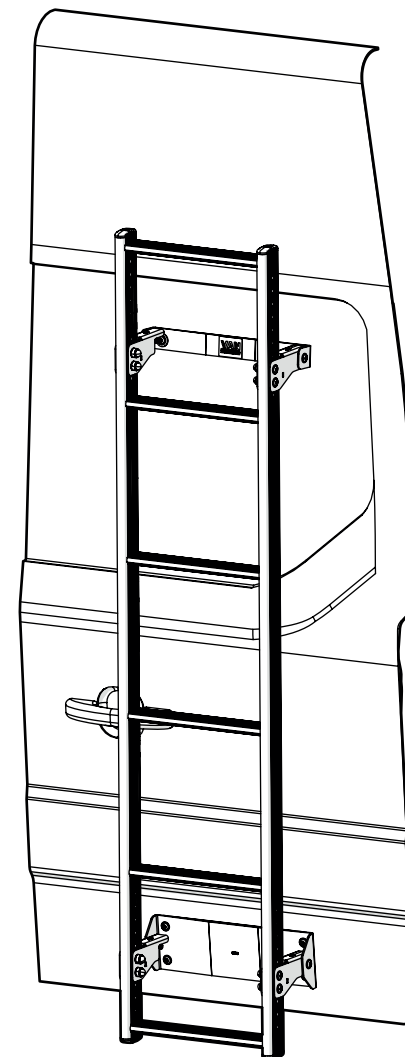

IN8408

ULTI Ladder

**THIS INSTRUCTION COVERS THE FOLLOWING MODELS
CHECK YOU ARE FITTING THE CORRECT MODEL BEFORE PROCEEDING**

VGL6-04

Ford Transit Custom: 2012 on
H2 - Twin Rear Doors

Customercare@van-guard.co.uk
UK +44 (0) 1392 368 351

SUPPLIED COMPONENTS - CHECK ALL PARTS ARE PRESENT AND CORRECT BEFORE PROCEEDING

TOOLS REQUIRED

13MM X1

4MM X1

9MM X1

X1

AS3593 X1

FX4249 X8