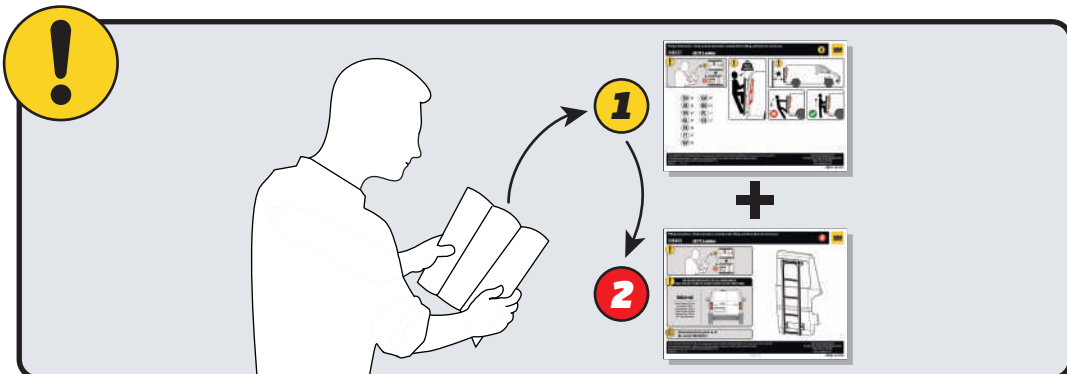

IN8408

ULTI Ladder

**THIS INSTRUCTION COVERS THE FOLLOWING MODELS
CHECK YOU ARE FITTING THE CORRECT MODEL BEFORE PROCEEDING**

VGL6-04

Ford Transit Custom: 2012 on
H2 - Twin Rear Doors

Customercare@van-guard.co.uk
UK +44 (0) 1392 368 351