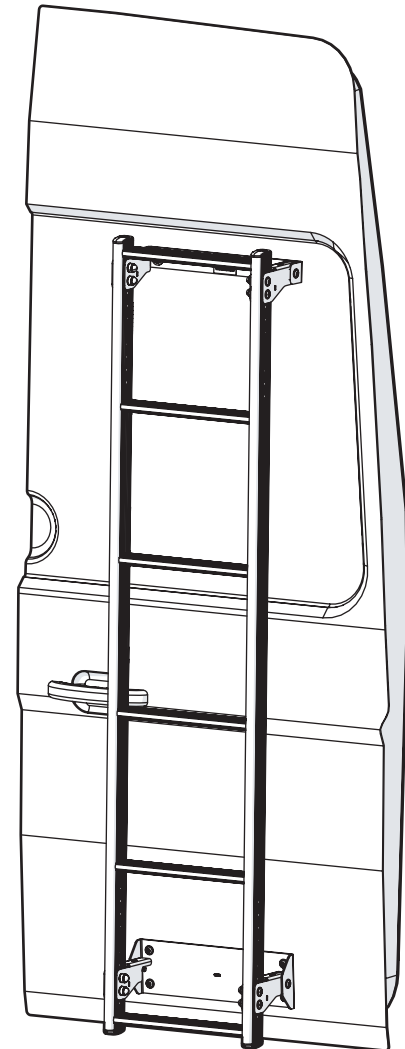

## ULTI Ladder

**THIS INSTRUCTION COVERS THE FOLLOWING MODELS  
CHECK YOU ARE FITTING THE CORRECT MODEL BEFORE PROCEEDING**

### VGL6-05

MAN TGE: 2017 on  
Volkswagen Crafter: 2017 on  
H2 / H3 - Twin Rear Doors

**Customercare@van-guard.co.uk**  
**UK +44 (0) 1392 368 351**

**SUPPLIED COMPONENTS - CHECK ALL PARTS ARE PRESENT AND CORRECT BEFORE PROCEEDING**