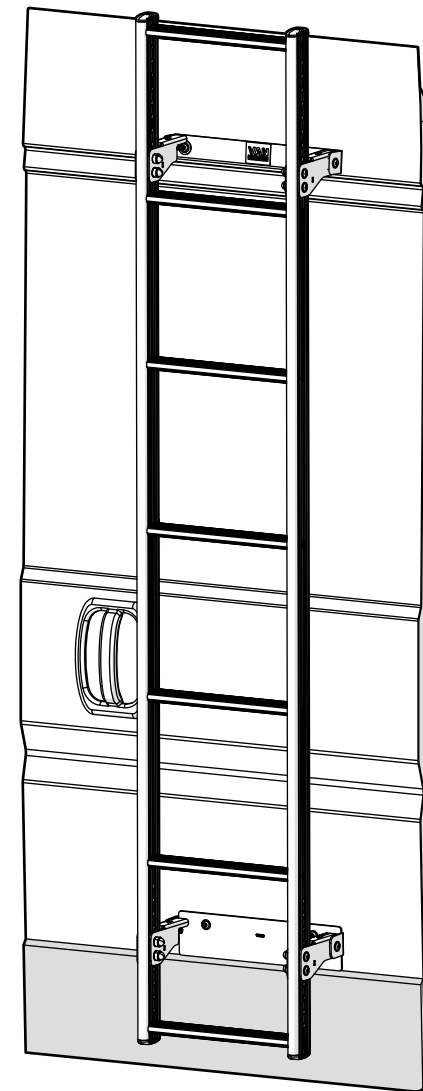

IN8416

ULTI Ladder

1

2

**THIS INSTRUCTION COVERS THE FOLLOWING MODELS
CHECK YOU ARE FITTING THE CORRECT MODEL BEFORE PROCEEDING**

VGL7-05

Citroen Relay: 2006 on
Fiat Ducato: 2006 on
Peugeot Boxer: 2006 on
Vauxhall Movano: 2022 on
H2 / H3 - Twin Rear Doors

Customercare@van-guard.co.uk
UK +44 (0) 1392 368 351