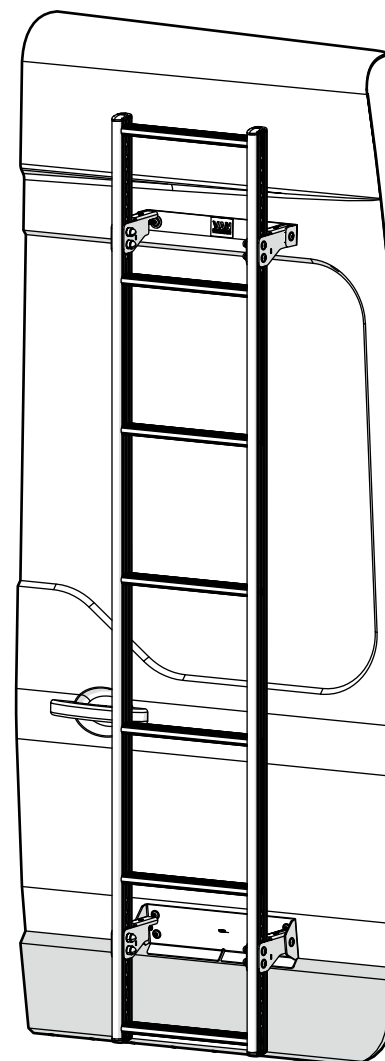

This FITTING INSTRUCTION is the property of VAN GUARD ACCESSORIES LTD. and must not be used for manufacturing purposes, copied nor communicated in any way to third parties without written permission from VAN GUARD ACCESSORIES LTD.
IN8417_B (CN:00140)

Van Guard Accessories Ltd
Fair Oak Close, Exeter Airport Business Park,
Exeter, Devon, EX5 2UL
www.van-guard.co.uk