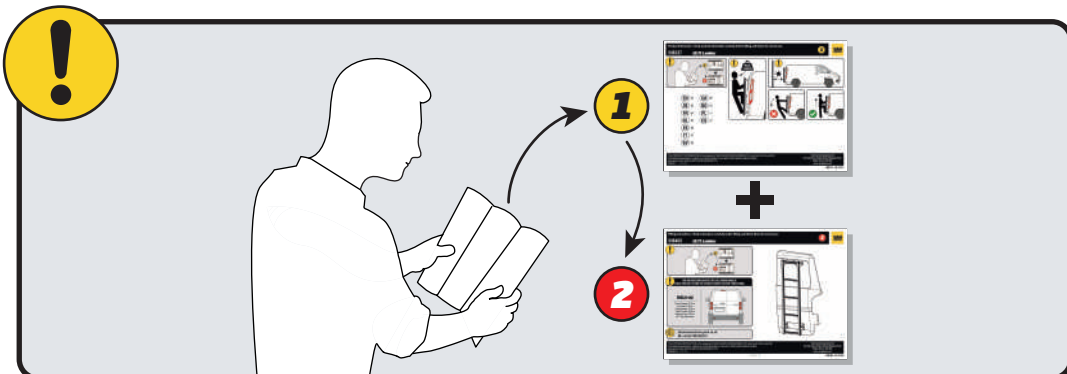

IN8417

ULTI Ladder

**THIS INSTRUCTION COVERS THE FOLLOWING MODELS
CHECK YOU ARE FITTING THE CORRECT MODEL BEFORE PROCEEDING**

VGL7-06

- Nissan NV400: 2010-2021
- Nissan Interstar: 2022 on
- Renault Master: 2010 on
- Vauxhall Movano: 2010-2021
- H2 - Twin Rear Doors