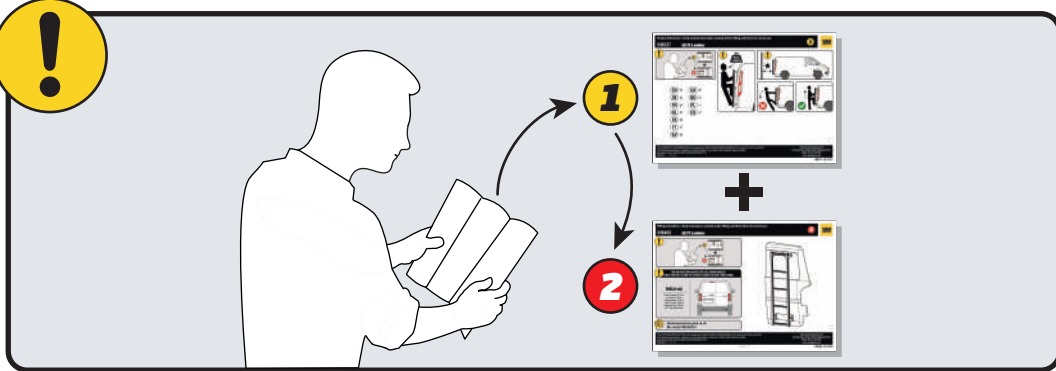

IN8418

ULTI Ladder

**! THIS INSTRUCTION COVERS THE FOLLOWING MODELS
CHECK YOU ARE FITTING THE CORRECT MODEL BEFORE PROCEEDING**

VGL7-07

Mercedes Sprinter: 2006 on
Volkswagen Crafter: 2006-2017
H2- Twin Rear Doors