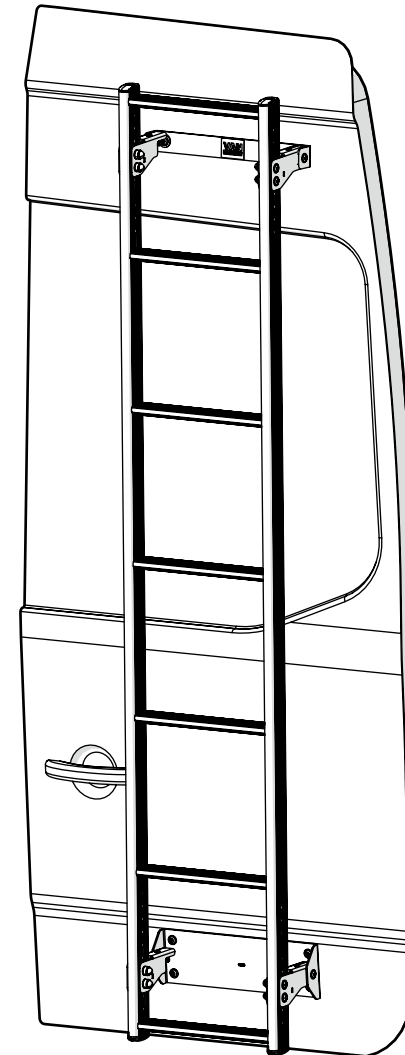

IN8418

ULTI Ladder

**! THIS INSTRUCTION COVERS THE FOLLOWING MODELS
CHECK YOU ARE FITTING THE CORRECT MODEL BEFORE PROCEEDING**

VGL7-07

Mercedes Sprinter: 2006 on
Volkswagen Crafter: 2006-2017
H2- Twin Rear Doors

**? Customercare@van-guard.co.uk
UK +44 (0) 1392 368 351**