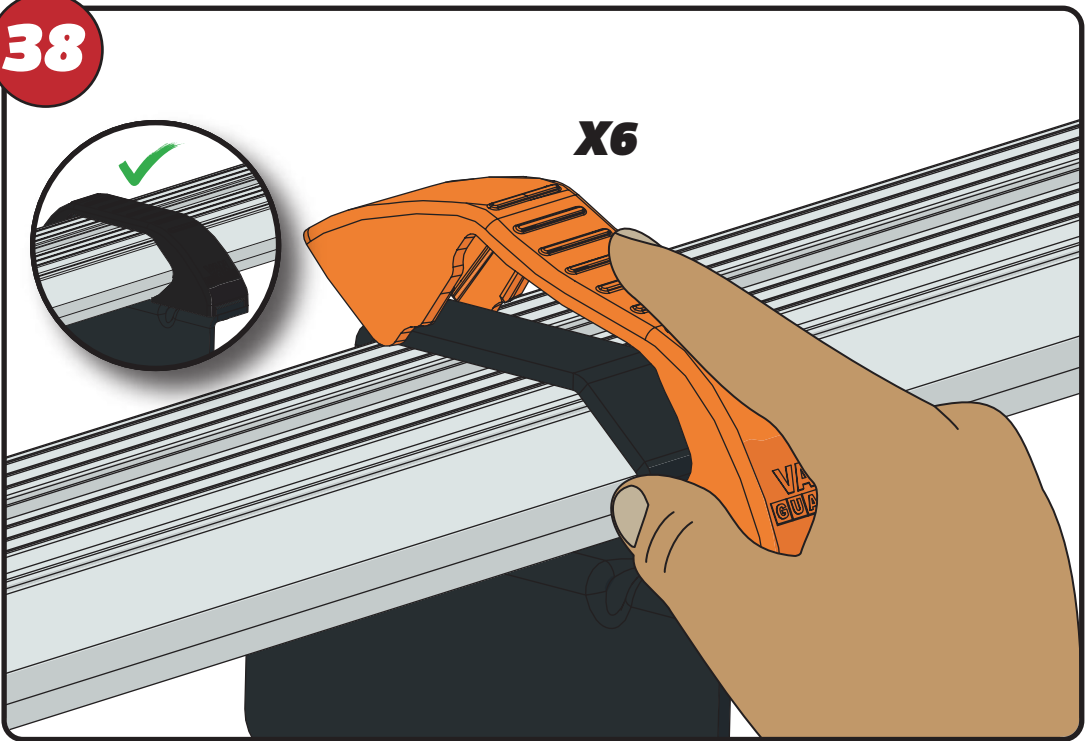

36

37

FX4241

X28

38

X6

39

VAN GUARD
ULTI RACK
THE ULTIMATE VAN ROOF RACK