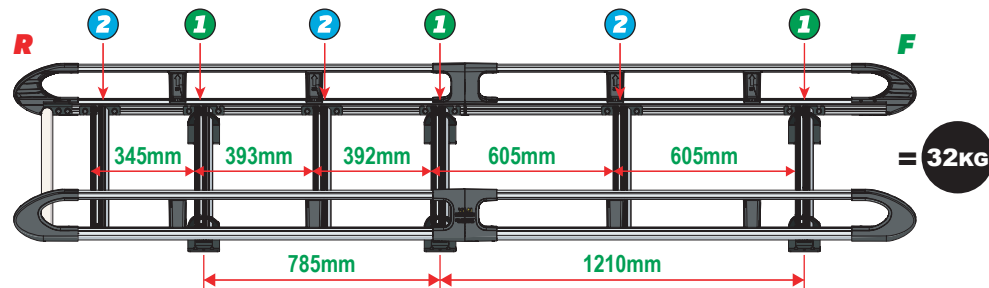

VGUR-237

Mercedes Sprinter: 2006 on
Volkswagen Crafter: 2007-2017
L1H2 (SWB)
Twin Rear Doors

SUPPLIED COMPONENTS - CHECK ALL PARTS ARE PRESENT AND CORRECT BEFORE PROCEEDING (1 OF 2)

TOOLS REQUIRED

10MM X1