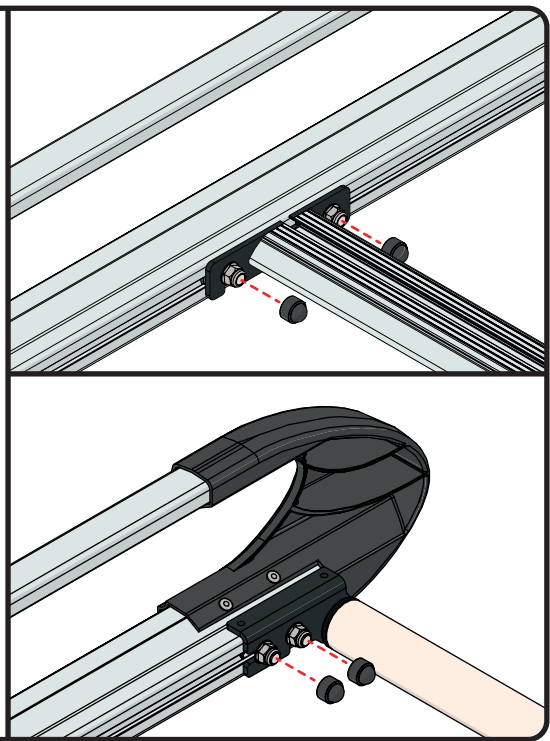

36

37

FX4241

X28

38

X6

39

VAN GUARD
ULTI RACK
THE ULTIMATE VAN ROOF RACK