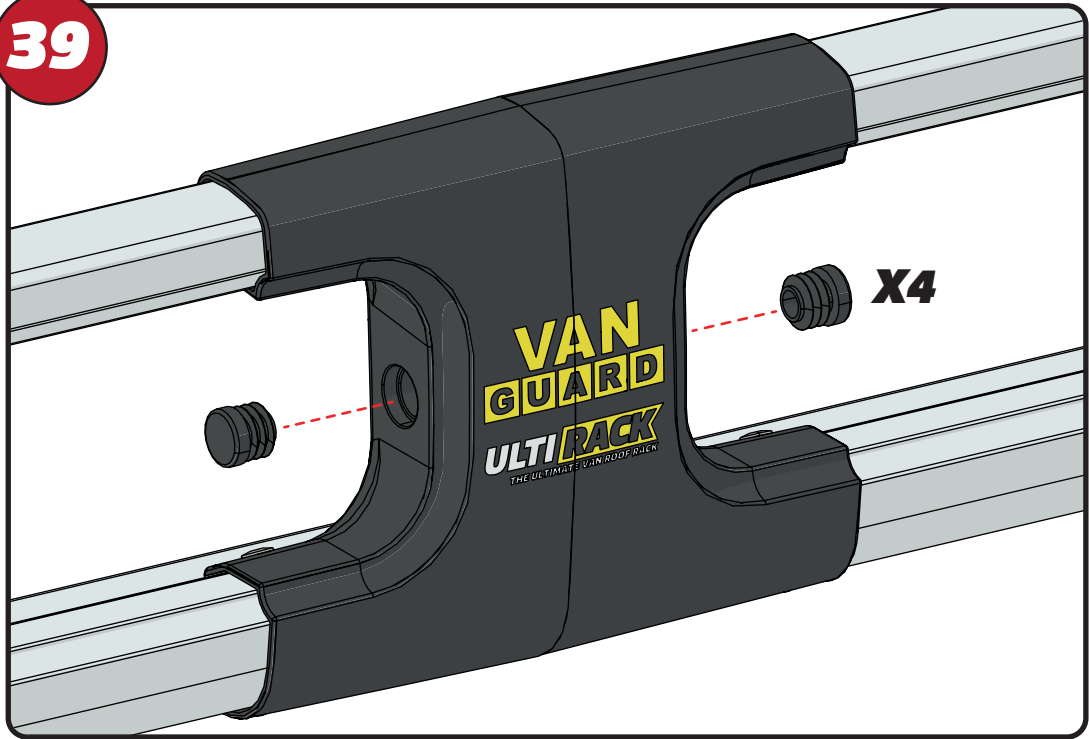

36

37

FX4241

X28

38

X6

39

VAN GUARD
ULTI RACK
THE ULTIMATE VAN ROOF RACK