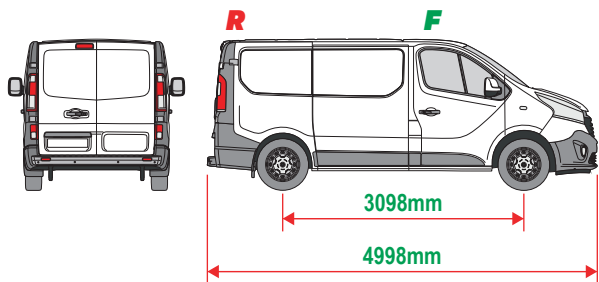

VGUR-262

Fiat Talento: 2016-2020
Nissan NV300: 2016-2021
Nissan Primastar: 2022 on
Renault Trafic: 2014 on
Vauxhall Vivaro: 2014-2019
L1H1 (SWB)
Twin Rear Doors