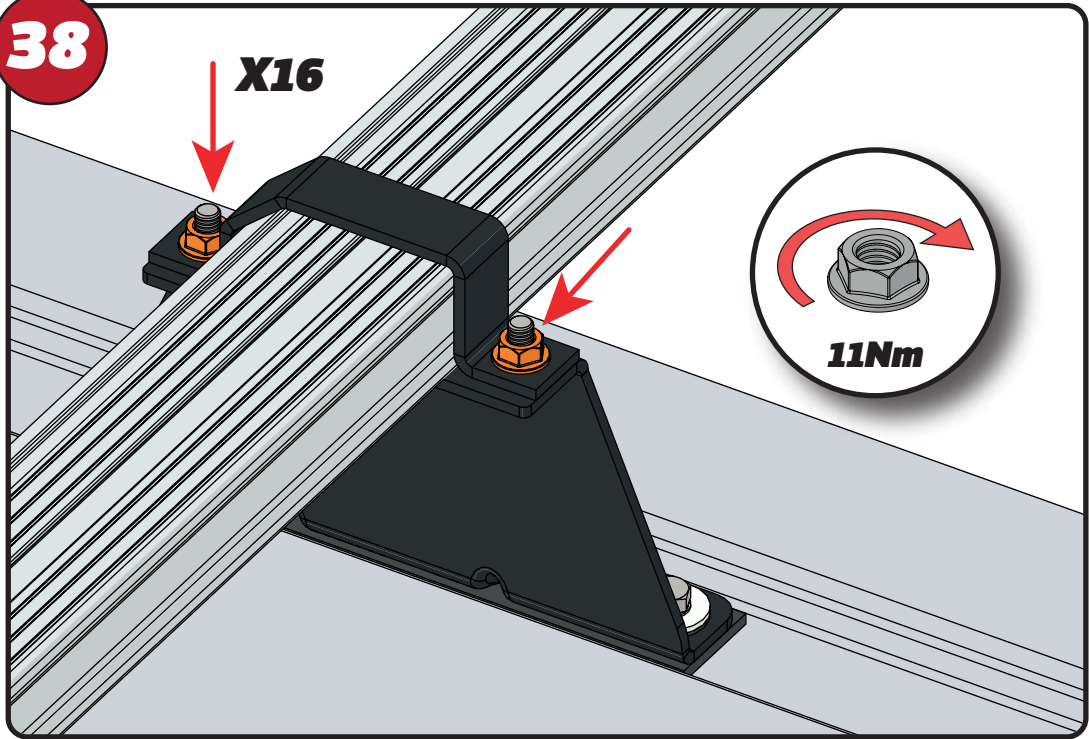

38

39

40

X8

41

X4

**VAN
GUARD**
ULTI RACK
THE ULTIMATE STAIN ROOF RACK

42