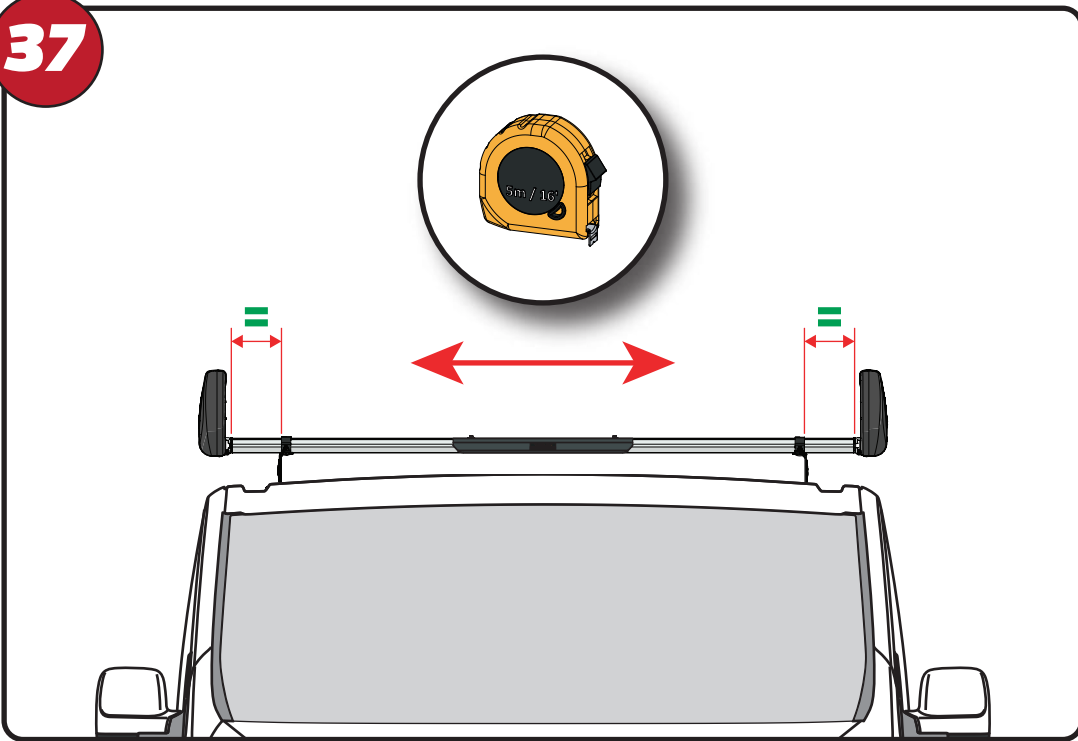

38

39

40

X8

41

X4

**VAN
GUARD**
ULTI RACK
THE ULTIMATE STAIN ROOF RACK

42