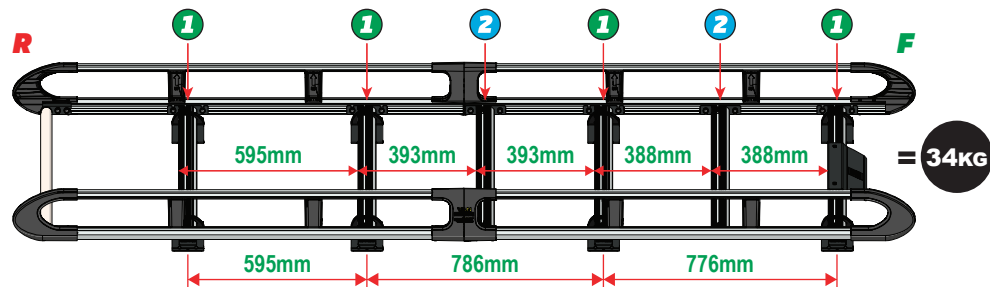

VGUR-262

Fiat Talento: 2016-2020
Nissan NV300: 2016-2021
Nissan Primastar: 2022 on
Renault Trafic: 2014 on
Vauxhall Vivaro: 2014-2019
L1H1 (SWB)
Twin Rear Doors