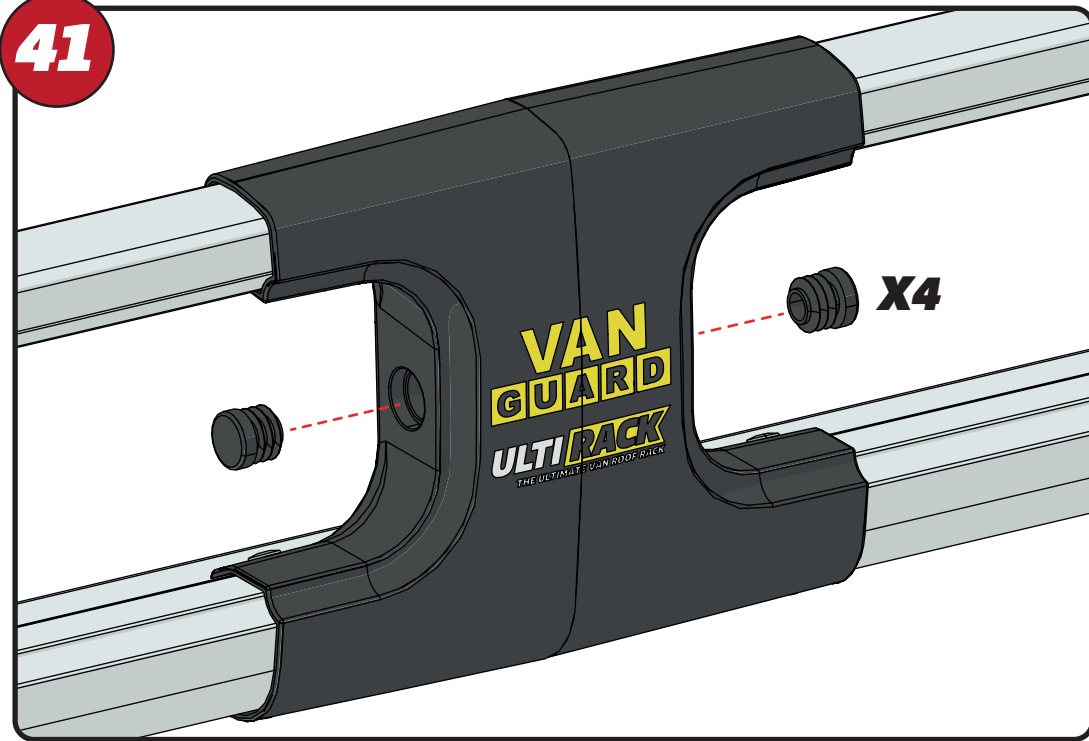

38

39

40

X8

41

X4

**VAN
GUARD**
ULTI RACK
THE ULTIMATE STAIN ROOF RACK

42