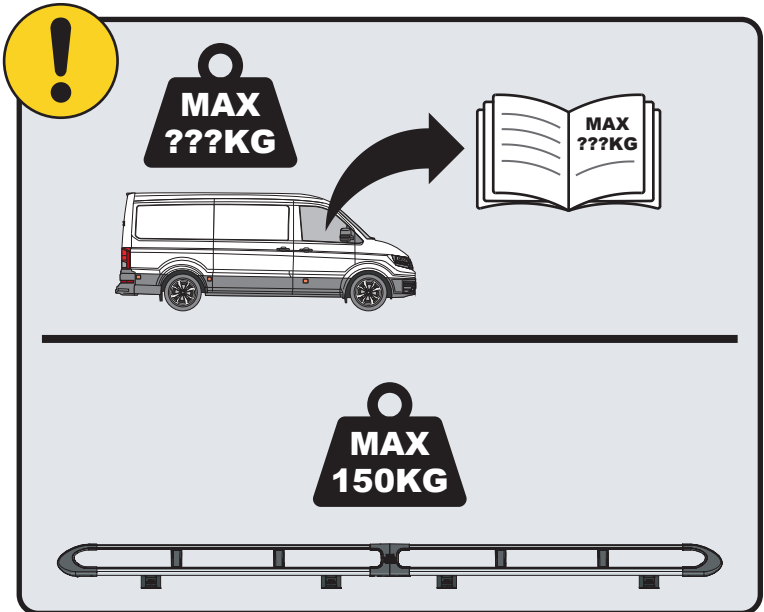

IN8358

ULTI Rack+

Customercare@van-guard.co.uk
UK +44 (0) 1392 368 351