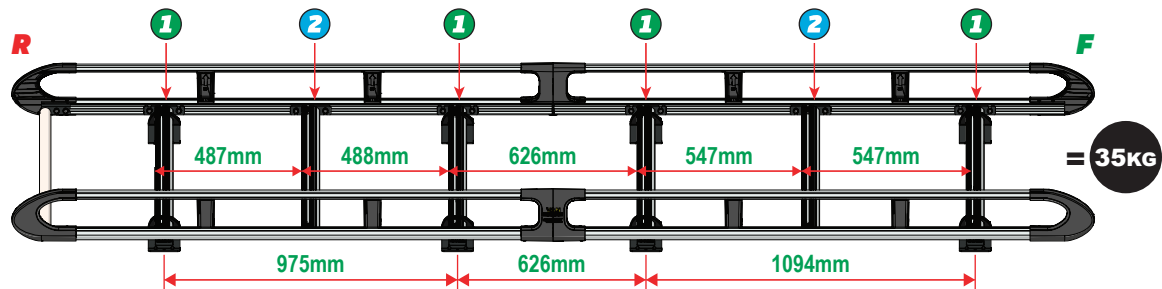

VGUR-279

MAN TGE: 2017 on
Volkswagen Crafter: 2017 on
L3H2
Twin Rear Doors

VGUR-280

MAN TGE: 2017 on
Volkswagen Crafter: 2017 on
L3H3
Twin Rear Doors

SUPPLIED COMPONENTS - CHECK ALL PARTS ARE PRESENT AND CORRECT BEFORE PROCEEDING (1 OF 2)