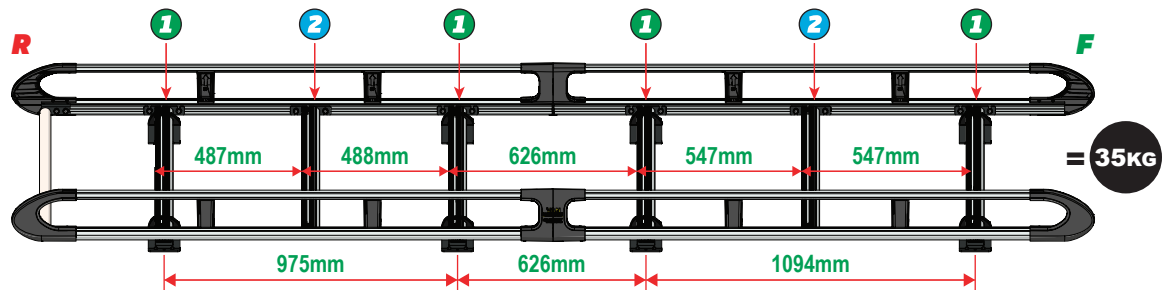

VGUR-279

MAN TGE: 2017 on
Volkswagen Crafter: 2017 on
L3H2
Twin Rear Doors

VGUR-280

MAN TGE: 2017 on
Volkswagen Crafter: 2017 on
L3H3
Twin Rear Doors

SUPPLIED COMPONENTS - CHECK ALL PARTS ARE PRESENT AND CORRECT BEFORE PROCEEDING (1 OF 2)