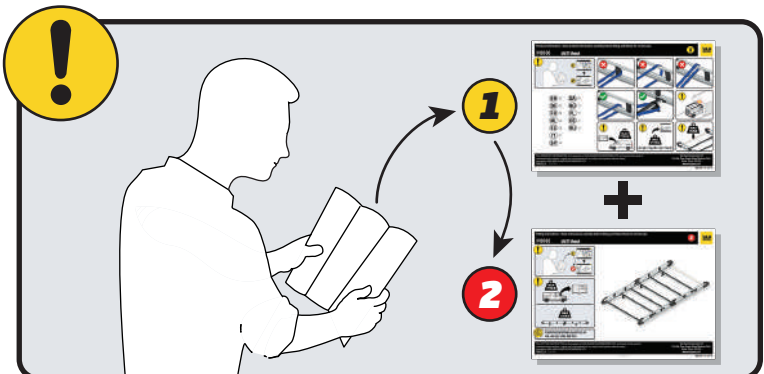

IN8358

ULTI Rack+

Customercare@van-guard.co.uk
UK +44 (0) 1392 368 351