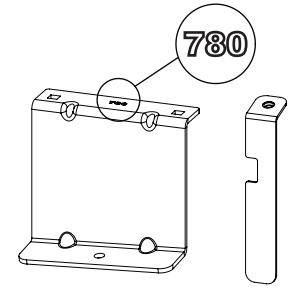

ME0780 & AS3150