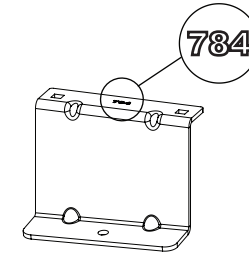

1

ME0779 & AS3149

ME0780 & AS3150

ME0784

ME0785

2

3