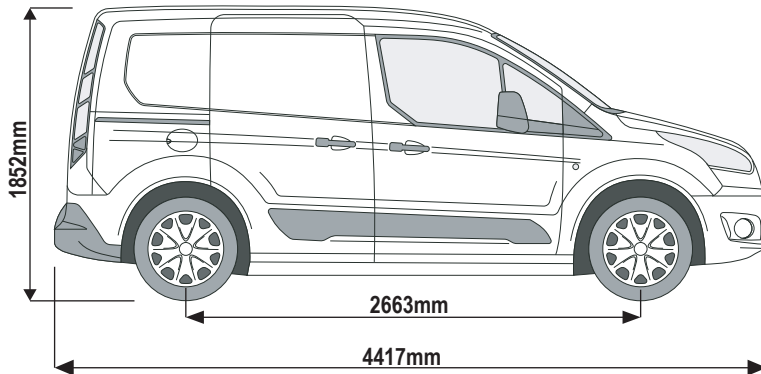

309-2

Vehicle:

Ford Transit Connect: 2014-2024

Wheel Base: SWB (L1)

Roof Height: Standard (H1)

Rear Doors: Twin / Tailgate