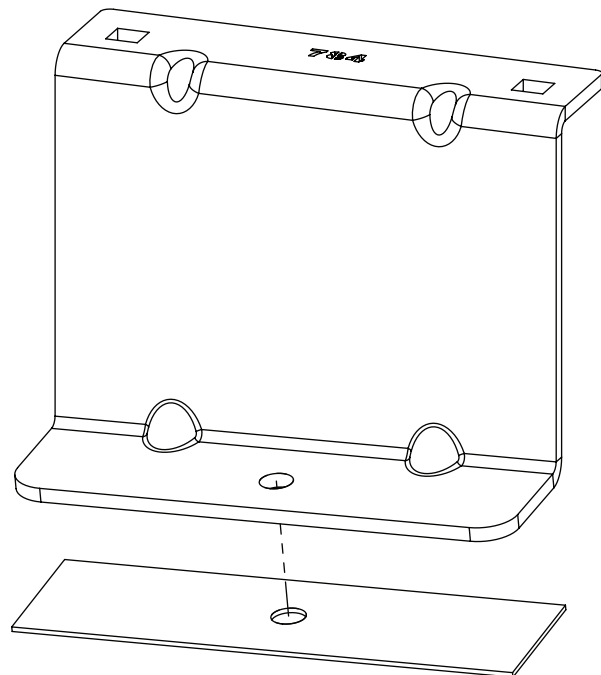

1

ME0779 & AS3149

ME0780 & AS3150

ME0784

ME0785

2

3