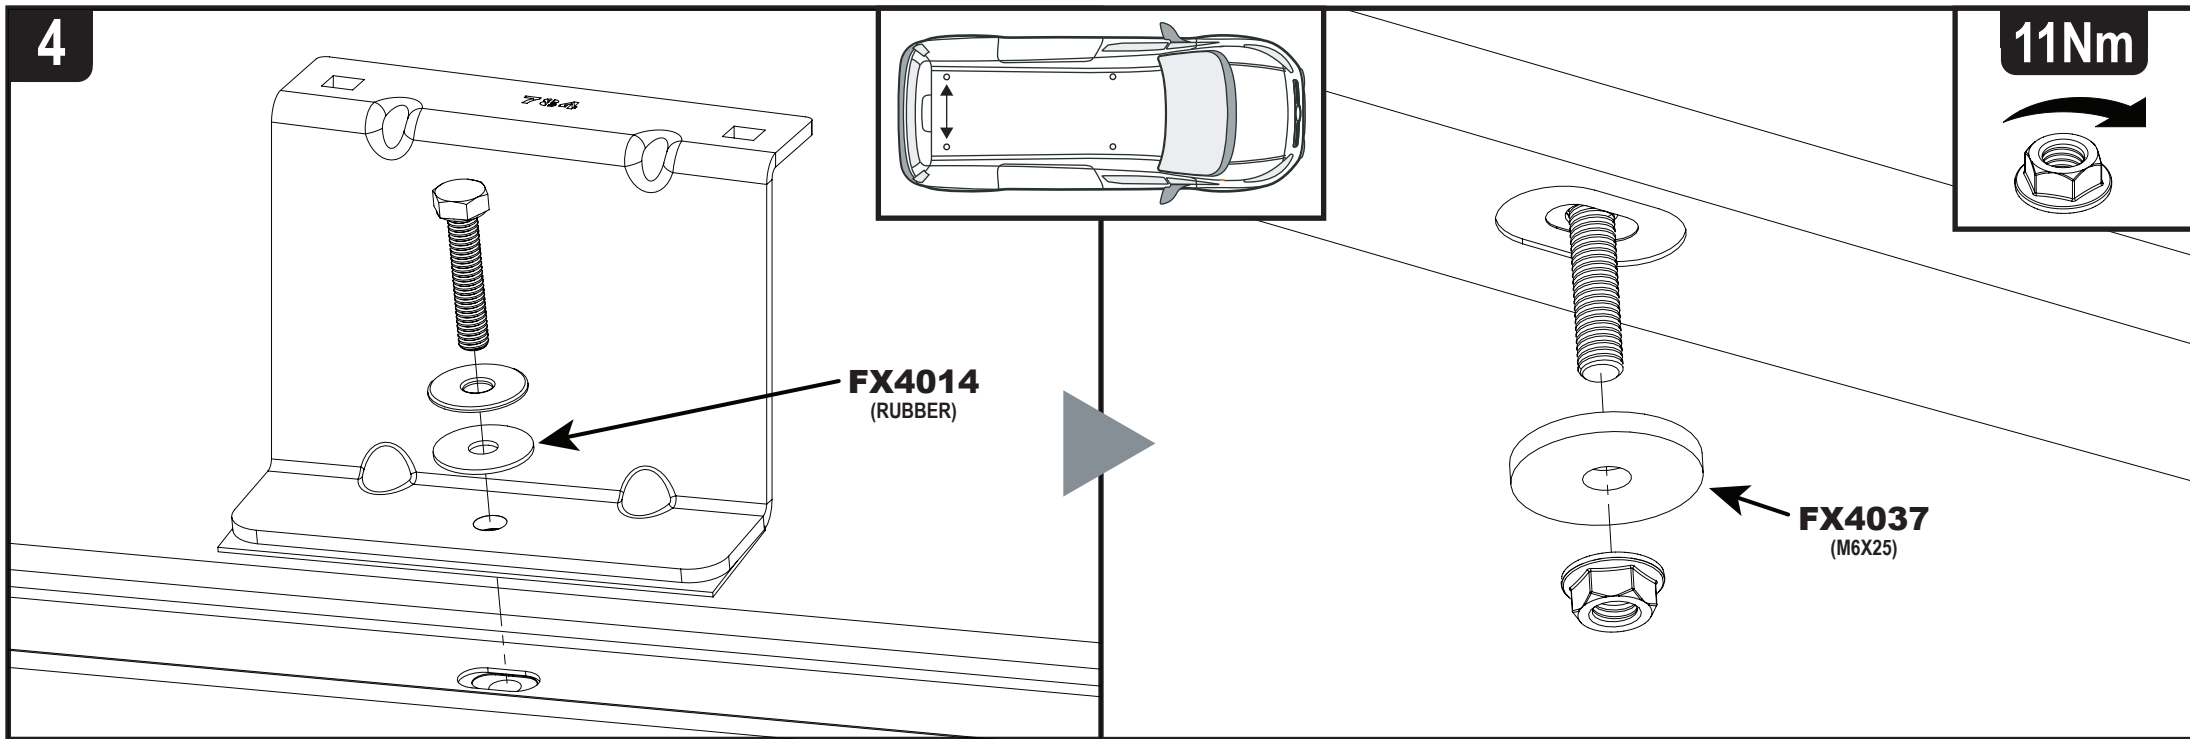

4

5

Carefully loosen the edge of the roof liner enough to hold the front fixing point tools (AS3149 & AS3150) up to the fixing points.