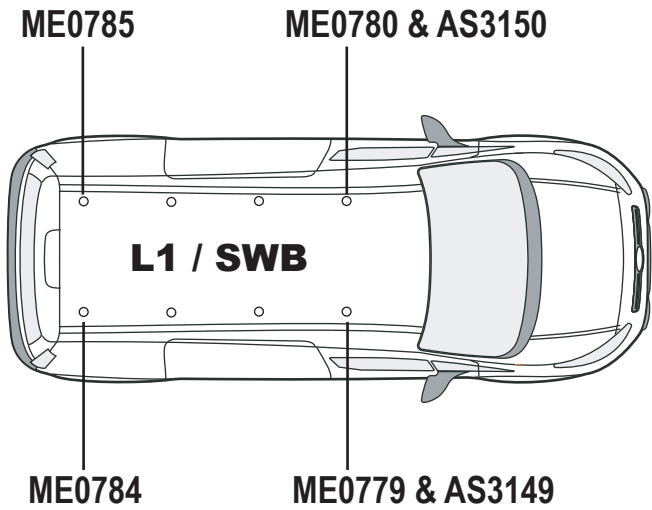

Rear Doors: Twin / Tailgate

309-2

Vehicle:

Ford Transit Connect: 2014-2024

Wheel Base: LWB (L2)

Roof Height: Standard (H1)

Rear Doors: Twin / Tailgate

1