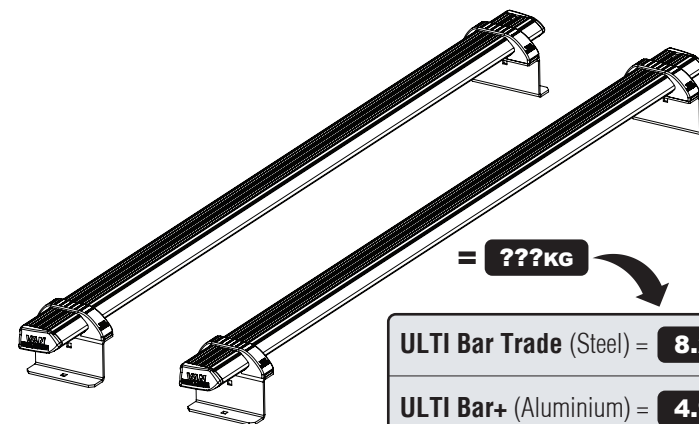

Rear Doors: Twin / Tailgate

309-2

Vehicle:

Ford Transit Connect: 2014-2024

Wheel Base: LWB (L2)

Roof Height: Standard (H1)

Rear Doors: Twin / Tailgate

1