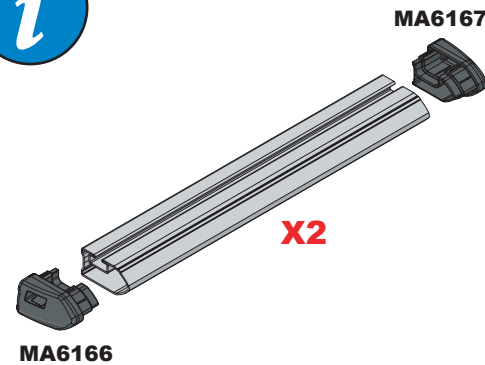

ULTI Bar Trade
(Steel)