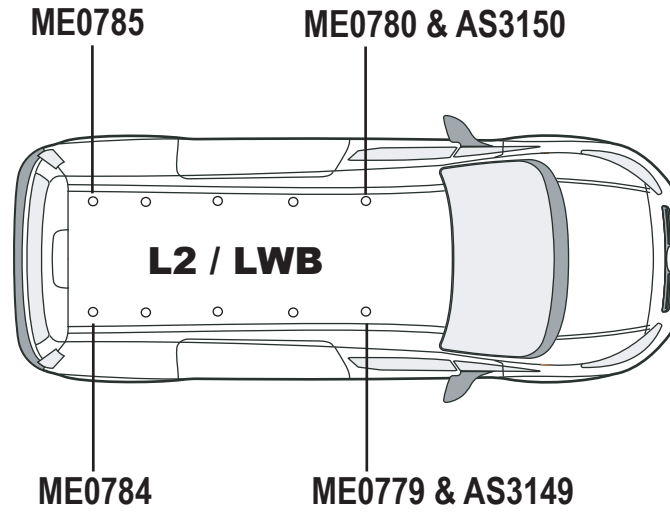

IN8112_E (CN:00183)

Van Guard Accessories Ltd
 Fair Oak Close, Exeter Airport Business Park,
 Exeter, Devon, EX5 2UL

www.van-guard.co.uk

309-2

Vehicle:

Ford Transit Connect: 2014-2024

Wheel Base: SWB (L1)

Roof Height: Standard (H1)

Rear Doors: Twin / Tailgate

309-2

Vehicle:

Ford Transit Connect: 2014-2024

Wheel Base: LWB (L2)

Roof Height: Standard (H1)

Rear Doors: Twin / Tailgate

1