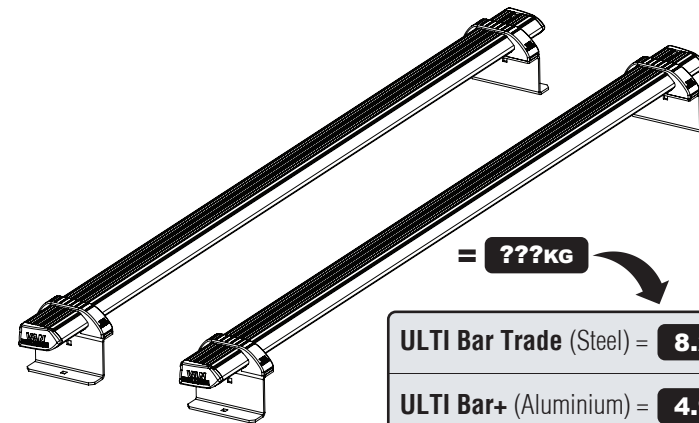

309-2

Vehicle:

Ford Transit Connect: 2014-2024

Wheel Base: SWB (L1)

Roof Height: Standard (H1)

Rear Doors: Twin / Tailgate