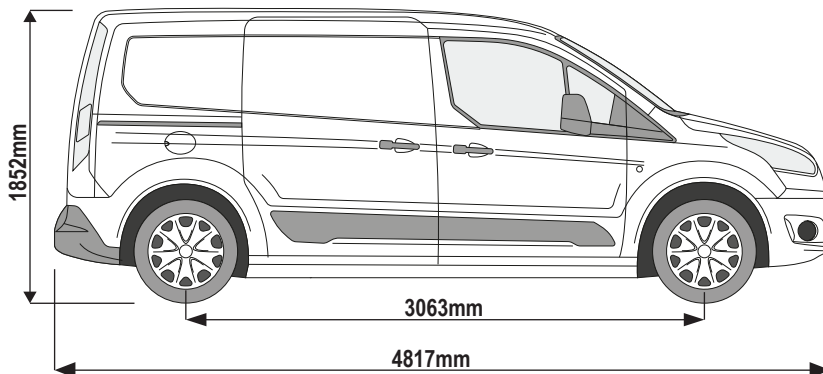

Rear Doors: Twin / Tailgate

309-2

Vehicle:

Ford Transit Connect: 2014-2024

Wheel Base: LWB (L2)

Roof Height: Standard (H1)

Rear Doors: Twin / Tailgate

1