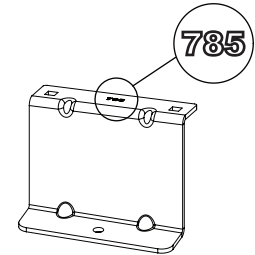

1

ME0779 & AS3149

ME0780 & AS3150

ME0784

ME0785

2

3