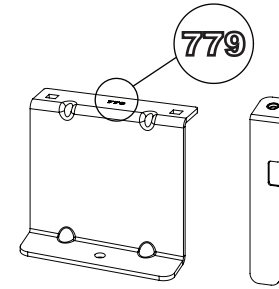

ME0779 & AS3149