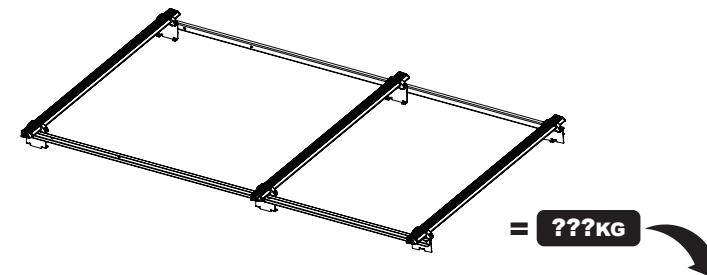

**ULTI Bar Trade (Steel) = 16KG**

**ULTI Bar+ (Aluminium) = 11.8KG**

1

ME0723

ME0724

2

3.1

3.2