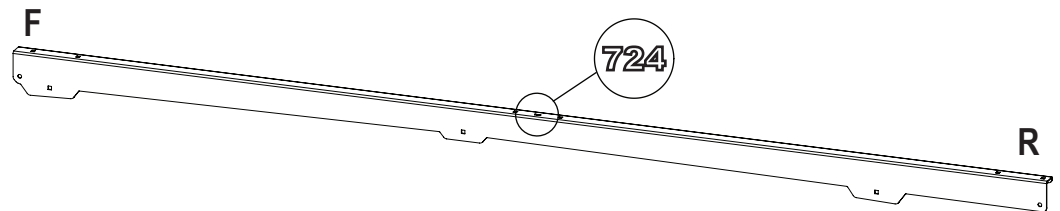

**ULTI Bar Trade (Steel) = 16KG**

**ULTI Bar+ (Aluminium) = 11.8KG**

1

ME0723

ME0724

2

3.1

3.2