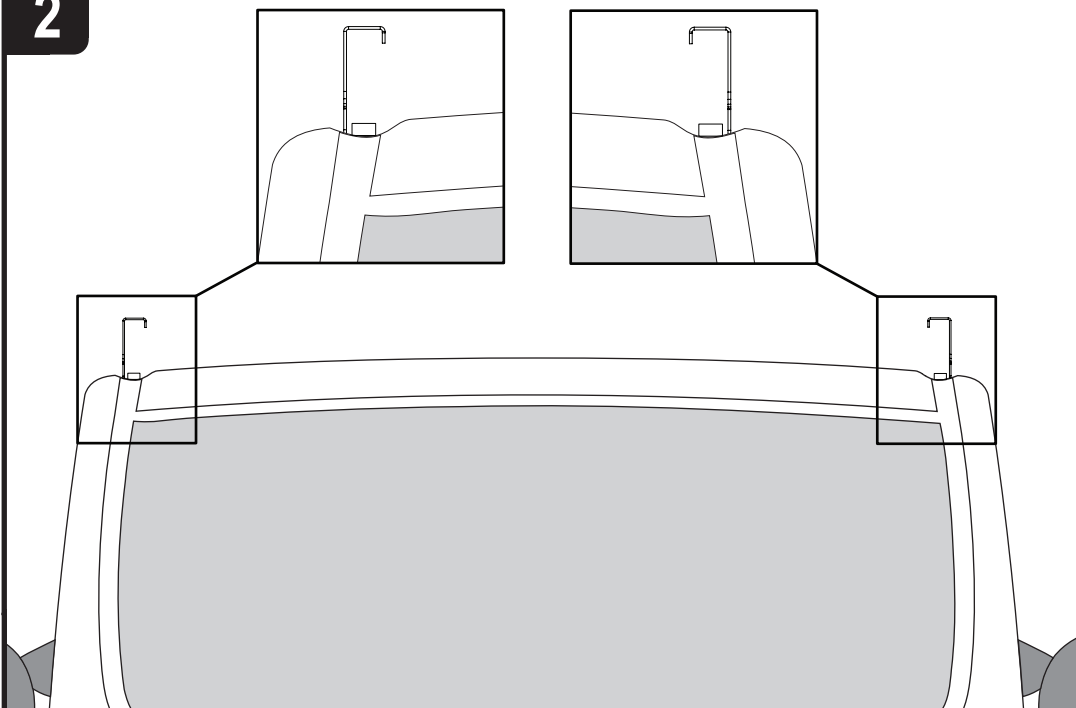

**ULTI Bar Trade (Steel) = 16KG**

**ULTI Bar+ (Aluminium) = 11.8KG**

1

ME0723

ME0724

2

3.1

3.2