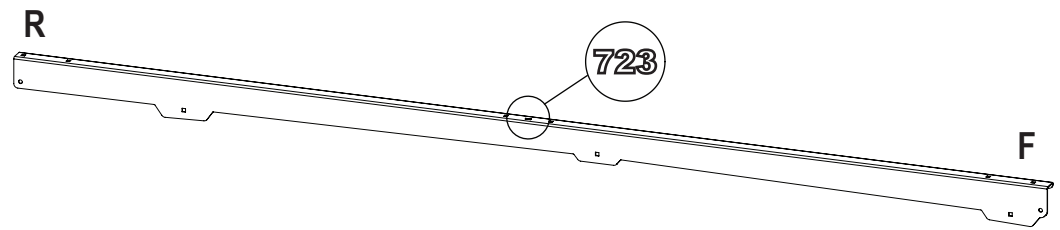

**ULTI Bar Trade (Steel) = 16KG**

**ULTI Bar+ (Aluminium) = 11.8KG**

1

ME0723

ME0724

2

3.1

3.2