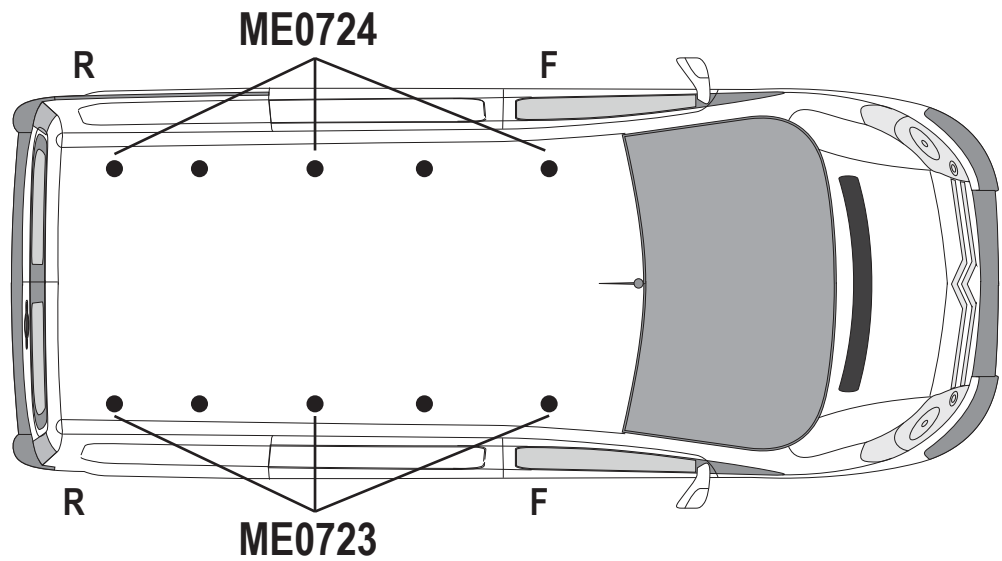

**ULTI Bar Trade (Steel) = 16KG**

**ULTI Bar+ (Aluminium) = 11.8KG**

1

ME0723

ME0724

2

3.1

3.2