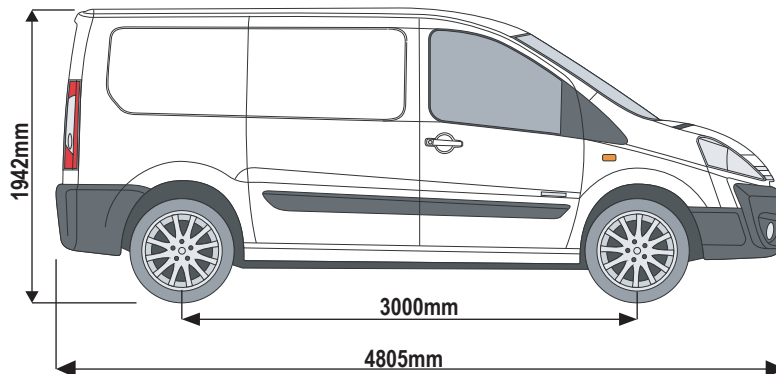

### Vehicle:

Citroen Dispatch: 2007 - 2016

Peugeot Expert: 2007 - 2016

Fiat Scudo: 2007 - 2016

Toyota ProAce: 2013 - 2016

**Wheel Base:** SWB (L1)

**Roof Height:** Low (H1)

**Rear Doors:** Twin / Tailgate