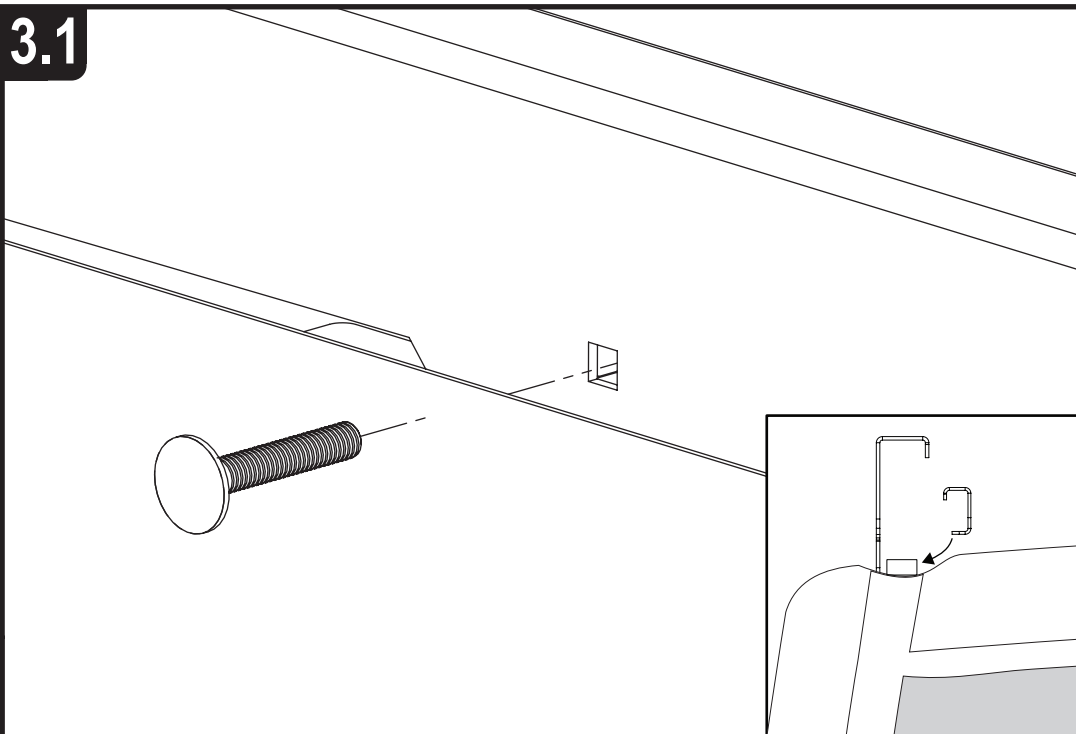

**ULTI Bar Trade (Steel) = 16KG**

**ULTI Bar+ (Aluminium) = 11.8KG**

1

ME0723

ME0724

2

3.1

3.2