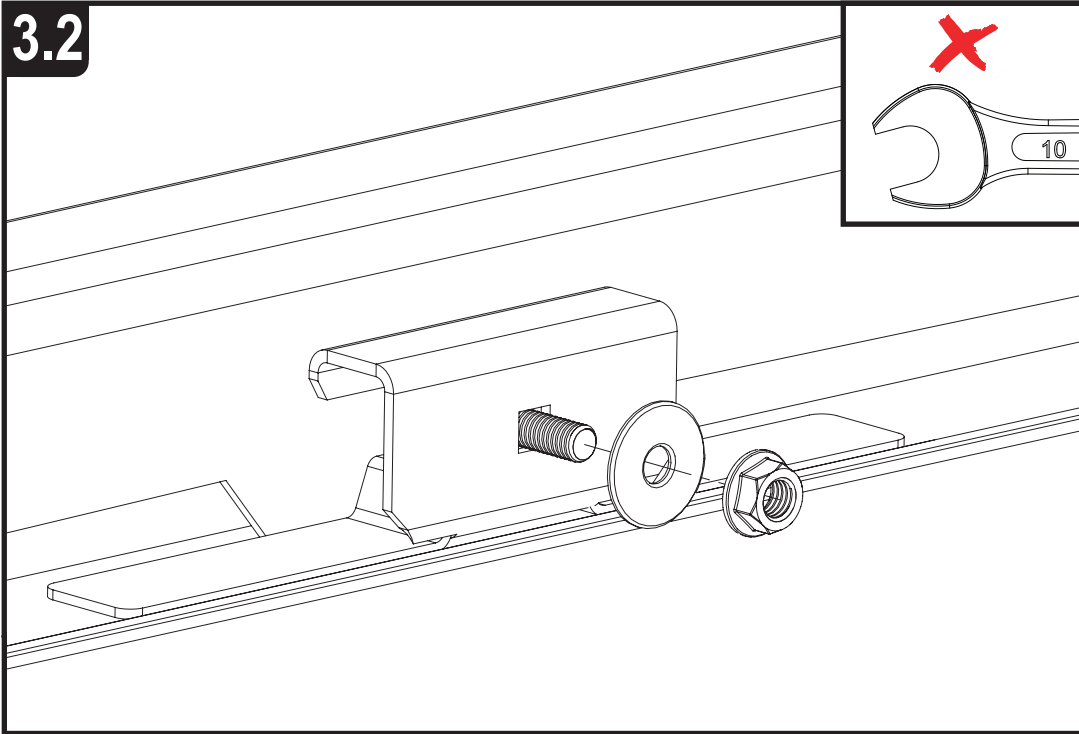

**ULTI Bar Trade (Steel) = 16KG**

**ULTI Bar+ (Aluminium) = 11.8KG**

1

ME0723

ME0724

2

3.1

3.2