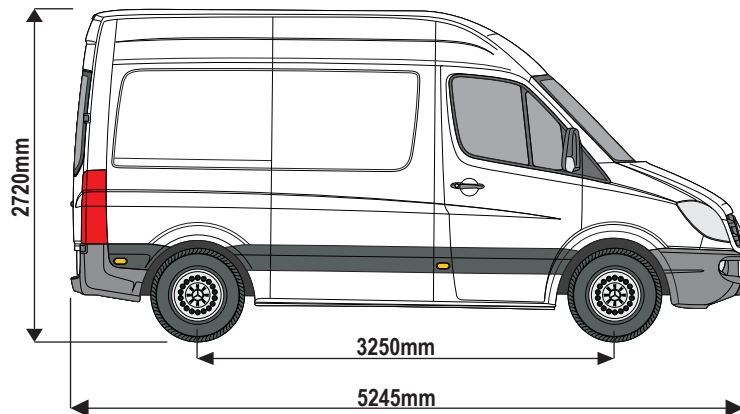

### 236-3

**Vehicle:**  
Mercedes Sprinter: 2006 on  
Volkswagen Crafter: 2006 - 2017  
**Wheel Base:** SWB (L1)  
**Roof Height:** Standard (H1)  
**Rear Doors:** Twin

= **???**KG

ULTI Bar Trade (Steel) =	<b>13KG</b>
ULTI Bar+ (Aluminium) =	<b>8.4KG</b>

### 236-3

**Vehicle:**  
Mercedes Sprinter: 2006 on  
Volkswagen Crafter: 2006 - 2017  
**Wheel Base:** MWB (L2)  
**Roof Height:** Standard (H1)  
**Rear Doors:** Twin

= **???**KG

ULTI Bar Trade (Steel) =	<b>13KG</b>
ULTI Bar+ (Aluminium) =	<b>8.4KG</b>

### 236-3

**Vehicle:**  
Mercedes Sprinter: 2006 on  
Volkswagen Crafter: 2006 - 2017  
**Wheel Base:** SWB (L1)  
**Roof Height:** High (H2)  
**Rear Doors:** Twin

= **???**KG

ULTI Bar Trade (Steel) =	<b>13KG</b>
ULTI Bar+ (Aluminium) =	<b>8.4KG</b>