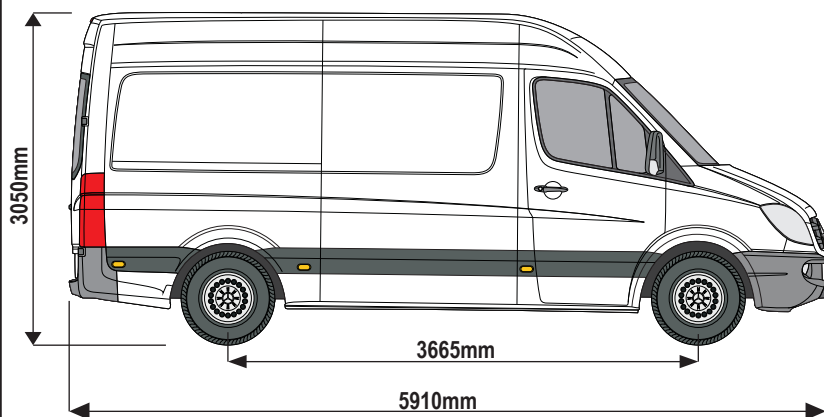

236-3

Vehicle:
Mercedes Sprinter: 2006 on
Volkswagen Crafter: 2006 - 2017
Wheel Base: MWB (L2)
Roof Height: High (H2)
Rear Doors: Twin