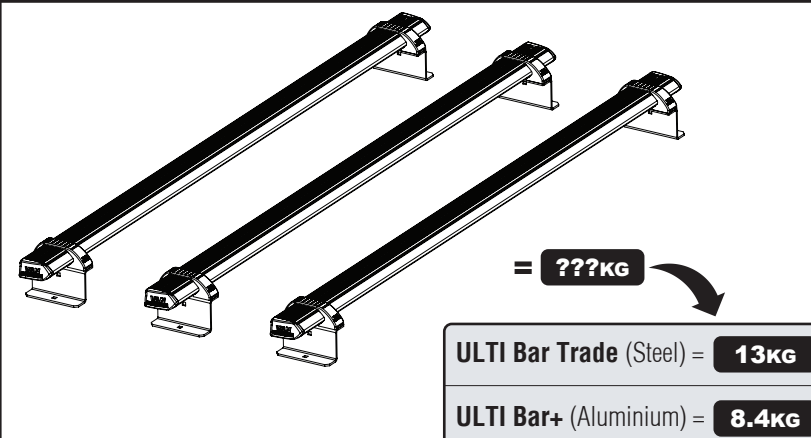

236-3

Vehicle:
Mercedes Sprinter: 2006 on
Volkswagen Crafter: 2006 - 2017
Wheel Base: LWB (L3)
Roof Height: High (H2)
Rear Doors: Twin