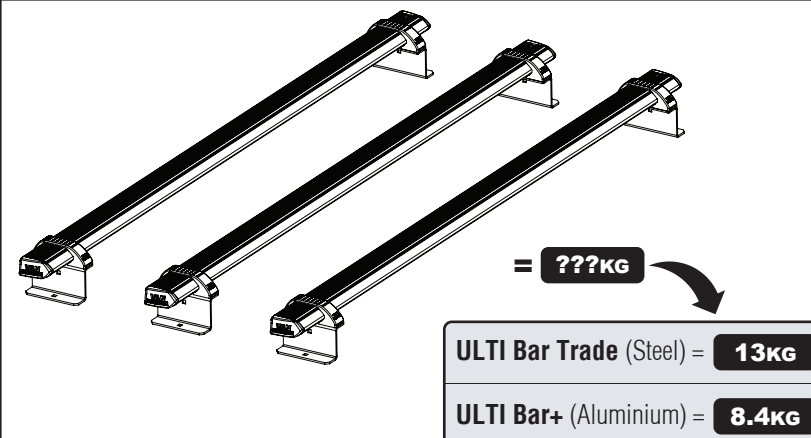

236-3

Vehicle:
Mercedes Sprinter: 2006 on
Volkswagen Crafter: 2006 - 2017
Wheel Base: MWB (L2)
Roof Height: High (H2)
Rear Doors: Twin