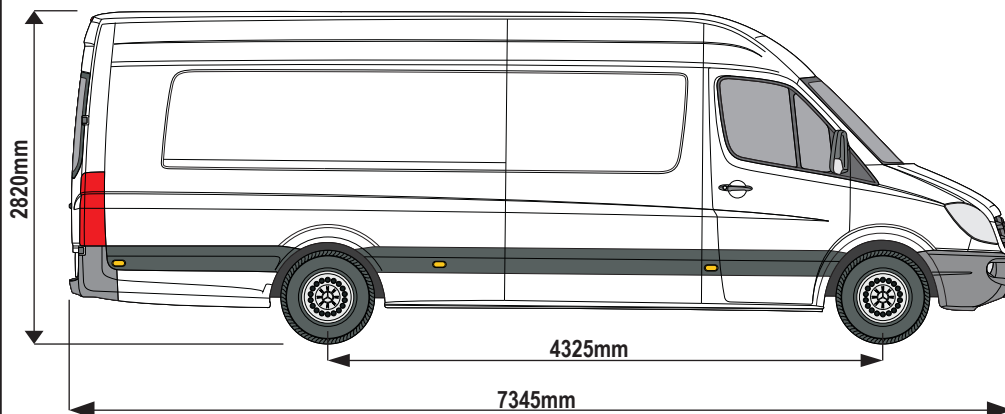

236-3

Vehicle:
Mercedes Sprinter: 2006 on
Volkswagen Crafter: 2006 - 2017
Wheel Base: XLWB (L4)
Roof Height: High (H2)
Rear Doors: Twin