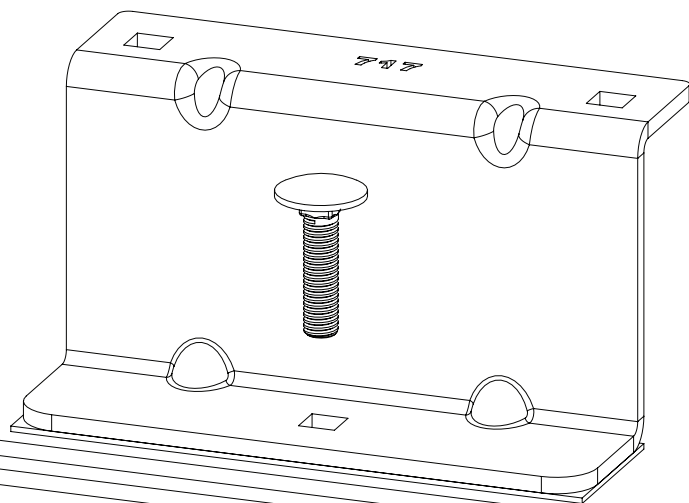

1

2

3A
(BOLT THROUGH)

3B
(T-TRACK)

GB: Check the vehicles fixing points to determine which type you have (A or B) and follow the relevant steps.

FR: Vérifiez les véhicules deux points de fixation Déterminer le type de som vous avez la (A ou B) et suivez les étapes appropriées.

DE: Schauen Sie sich die Fahrzeuge Punkt zu befestigen, um zu bestimmen qui wie Sie-haben (A oder B) und die entsprechenden Schritte folgen.

DK: Tjek de køretøjer, fastsættelse af punkt til at bestemme qui ligesom du-have (A eller B) og følge de relevante trin.

3A

11Nm