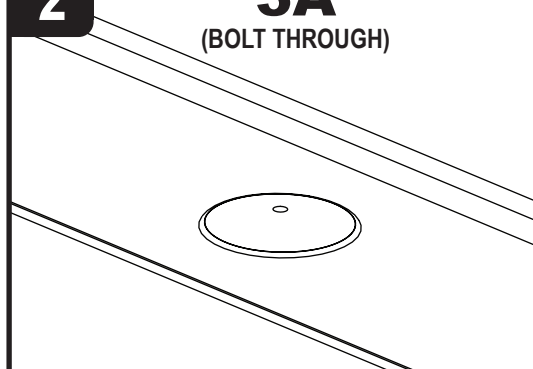

2

3A
(BOLT THROUGH)