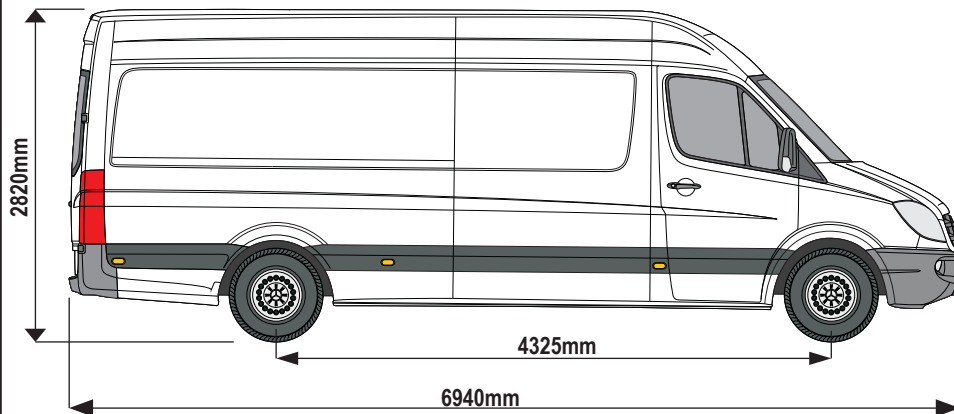

236-3

Vehicle:
Mercedes Sprinter: 2006 on
Volkswagen Crafter: 2006 - 2017
Wheel Base: LWB (L3)
Roof Height: High (H2)
Rear Doors: Twin