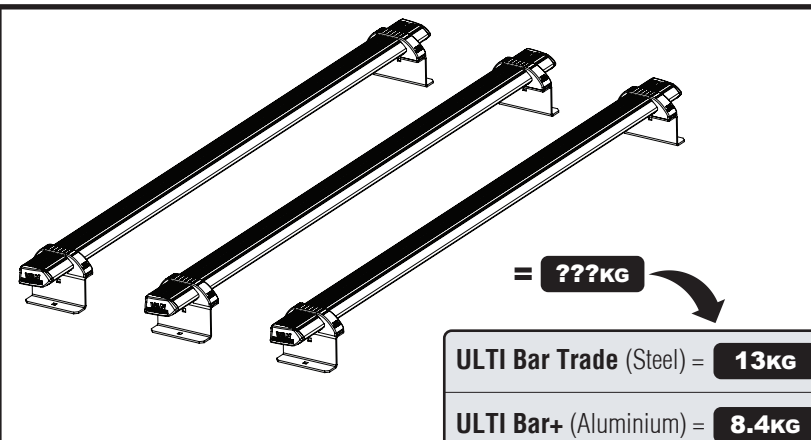

236-3

Vehicle:
Mercedes Sprinter: 2006 on
Volkswagen Crafter: 2006 - 2017
Wheel Base: XLWB (L4)
Roof Height: High (H2)
Rear Doors: Twin