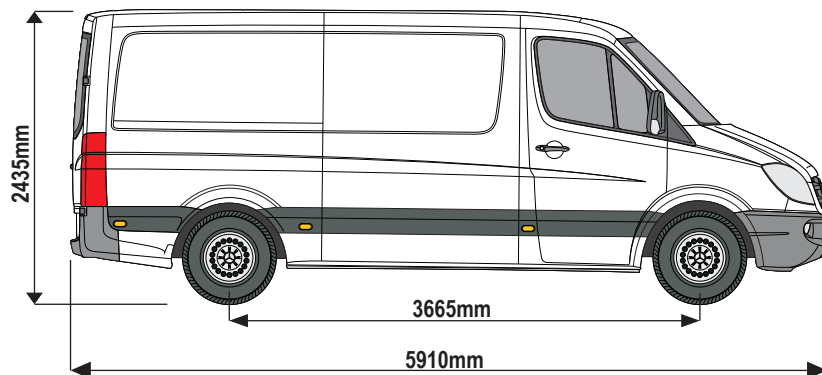

### 236-3

**Vehicle:**  
Mercedes Sprinter: 2006 on  
Volkswagen Crafter: 2006 - 2017  
**Wheel Base:** SWB (L1)  
**Roof Height:** Standard (H1)  
**Rear Doors:** Twin

= **???**KG

ULTI Bar Trade (Steel) =	<b>13KG</b>
ULTI Bar+ (Aluminium) =	<b>8.4KG</b>

### 236-3

**Vehicle:**  
Mercedes Sprinter: 2006 on  
Volkswagen Crafter: 2006 - 2017  
**Wheel Base:** MWB (L2)  
**Roof Height:** Standard (H1)  
**Rear Doors:** Twin

= **???**KG

ULTI Bar Trade (Steel) =	<b>13KG</b>
ULTI Bar+ (Aluminium) =	<b>8.4KG</b>