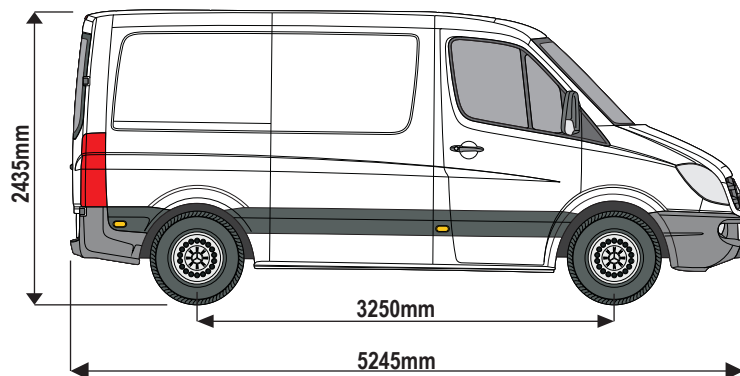

### 236-3

**Vehicle:**  
Mercedes Sprinter: 2006 on  
Volkswagen Crafter: 2006 - 2017  
**Wheel Base:** SWB (L1)  
**Roof Height:** Standard (H1)  
**Rear Doors:** Twin

= **???**KG

ULTI Bar Trade (Steel) =	<b>13KG</b>
ULTI Bar+ (Aluminium) =	<b>8.4KG</b>