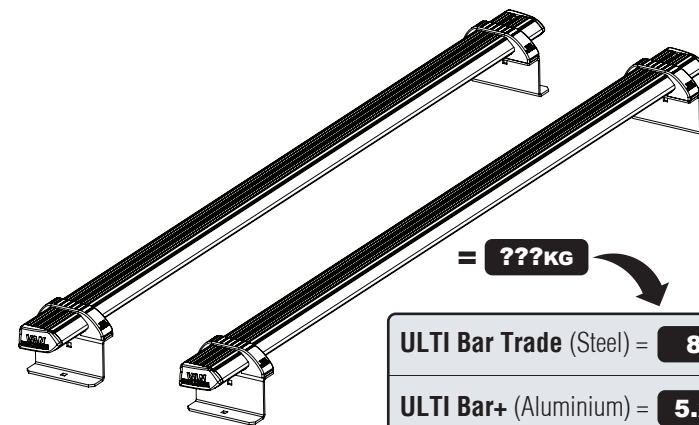

333-2

Vehicle:

Citroen Dispatch: 2016 on (L2)
Fiat Scudo: 2022 on (L2)
Peugeot Expert: 2016 on (L2)
Toyota Pro-Ace: 2016 on (L2)
Vauxhall Vivaro: 2019 on (L1)

Wheel Base: See above

Roof Height: H1 / Standard

Rear Doors: All