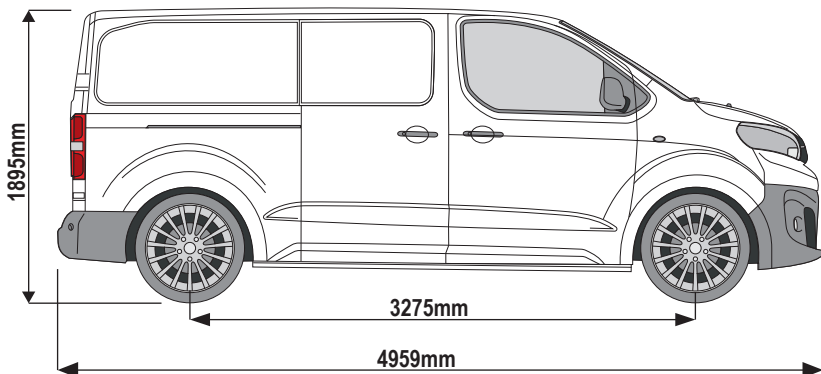

333-2

Vehicle:

Citroen Dispatch: 2016 on (L2)
Fiat Scudo: 2022 on (L2)
Peugeot Expert: 2016 on (L2)
Toyota Pro-Ace: 2016 on (L2)
Vauxhall Vivaro: 2019 on (L1)

Wheel Base: See above

Roof Height: H1 / Standard

Rear Doors: All