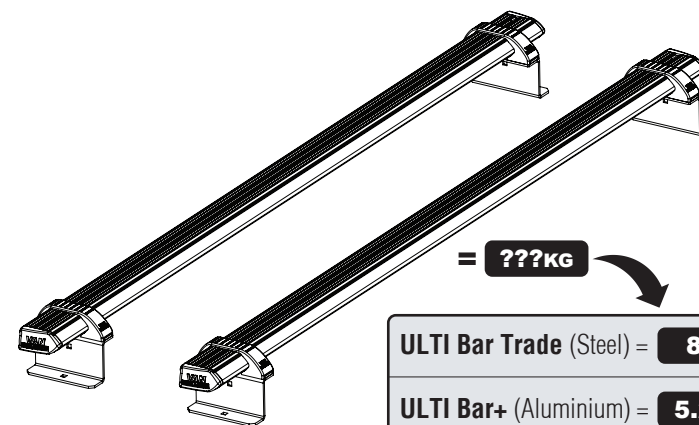

333-2

Vehicle:

Citroen Dispatch: 2016 on (L3)
Fiat Scudo: 2022 on (L3)
Peugeot Expert: 2016 on (L3)
Toyota Pro-Ace: 2016 on (L3)
Vauxhall Vivaro: 2019 on (L2)

Wheel Base: See above

Roof Height: H1 / Standard

Rear Doors: All