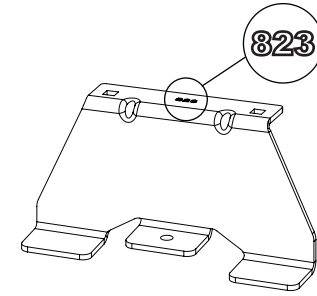

1

ME0823

ME0824

ME0826

ME0827

2

3