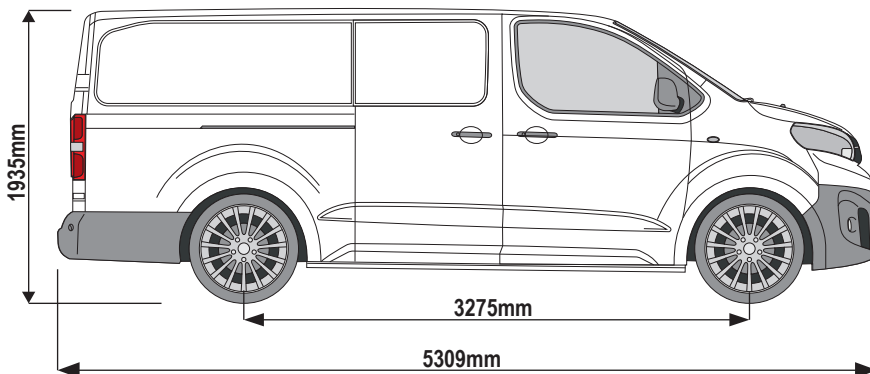

333-2

Vehicle:

Citroen Dispatch: 2016 on (L3)
Fiat Scudo: 2022 on (L3)
Peugeot Expert: 2016 on (L3)
Toyota Pro-Ace: 2016 on (L3)
Vauxhall Vivaro: 2019 on (L2)

Wheel Base: See above

Roof Height: H1 / Standard

Rear Doors: All