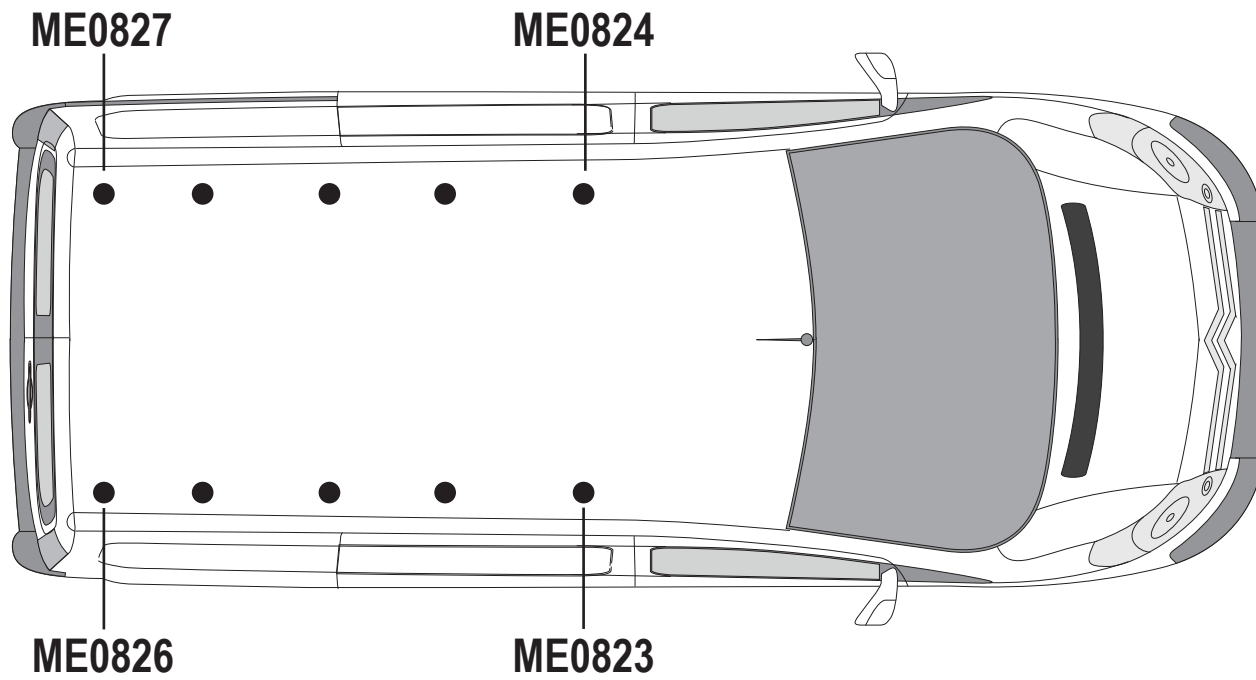

1

ME0823

ME0824

ME0826

ME0827

2

3