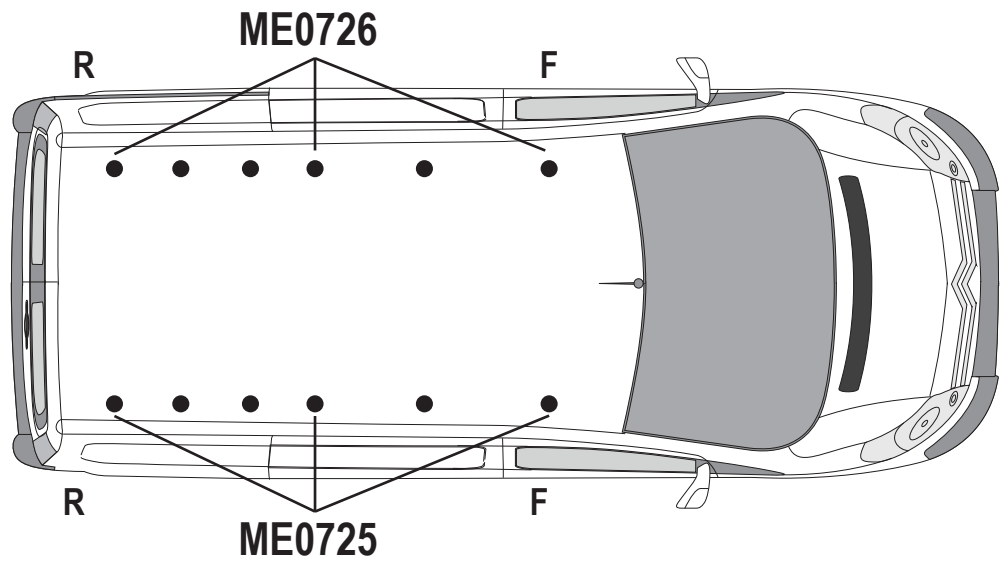

ULTI Bar Trade (Steel) = 18KG

ULTI Bar+ (Aluminium) = 13.8KG

1

ME0725

ME0726

2

3.1

3.2