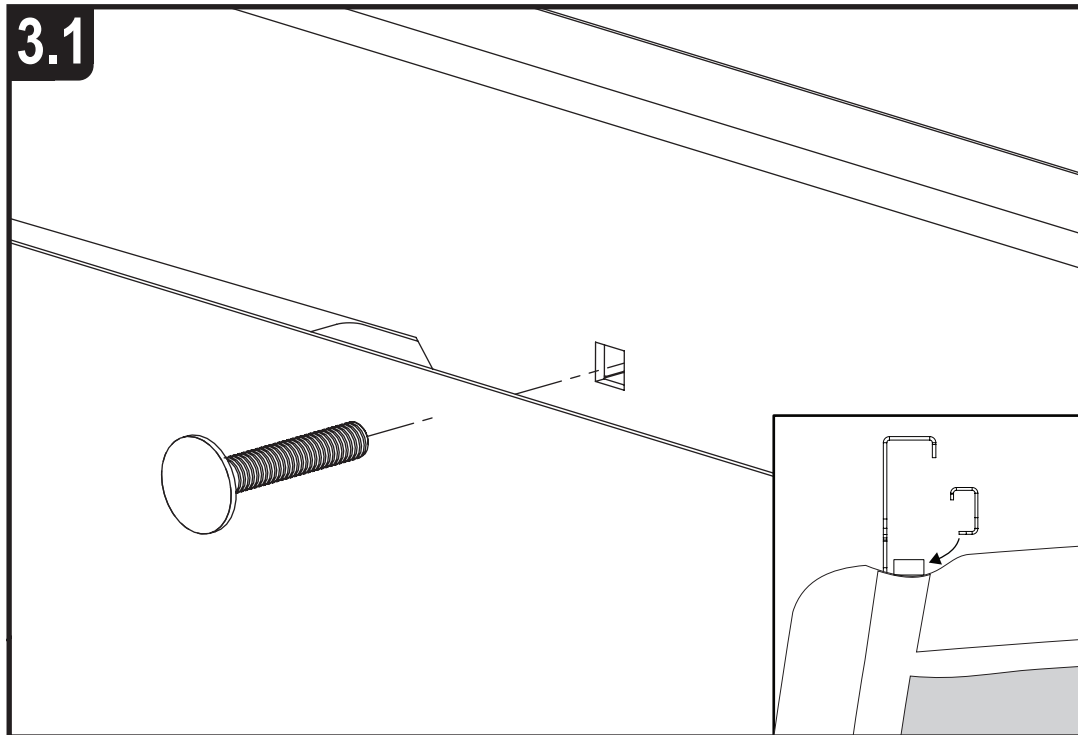

ULTI Bar Trade (Steel) = 18KG

ULTI Bar+ (Aluminium) = 13.8KG

1

ME0725

ME0726

2

3.1

3.2