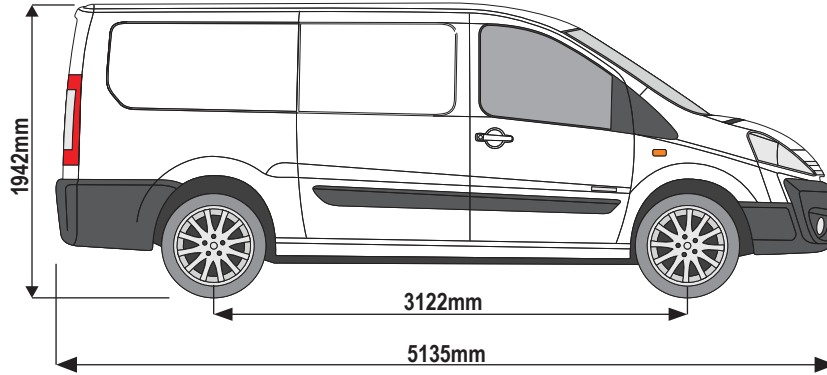

Vehicle:

Citroen Dispatch: 2007 - 2016

Peugeot Expert: 2007 - 2016

Fiat Scudo: 2007 - 2016

Toyota ProAce: 2013 - 2016

Wheel Base: LWB (L2)

Roof Height: Low (H1)

Rear Doors: Twin / Tailgate