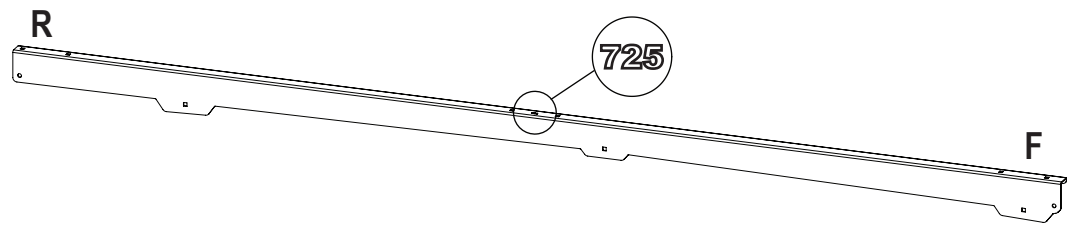

ULTI Bar Trade (Steel) = 18KG

ULTI Bar+ (Aluminium) = 13.8KG

1

ME0725

ME0726

2

3.1

3.2