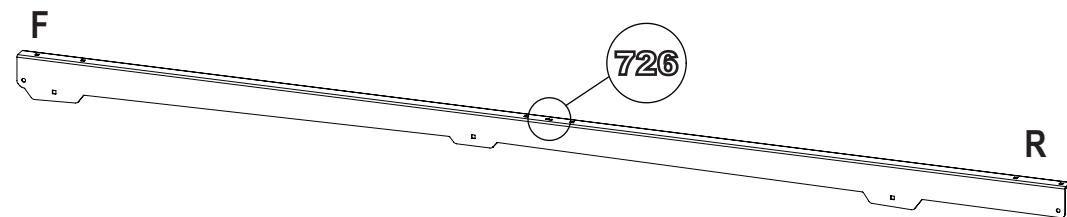

ULTI Bar Trade (Steel) = 18KG

ULTI Bar+ (Aluminium) = 13.8KG

1

ME0725

ME0726

2

3.1

3.2