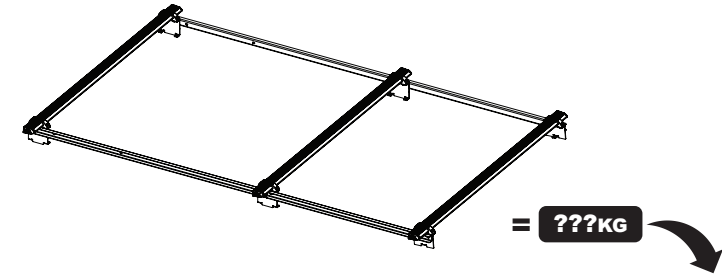

ULTI Bar Trade (Steel) = 18KG

ULTI Bar+ (Aluminium) = 13.8KG

1

ME0725

ME0726

2

3.1

3.2