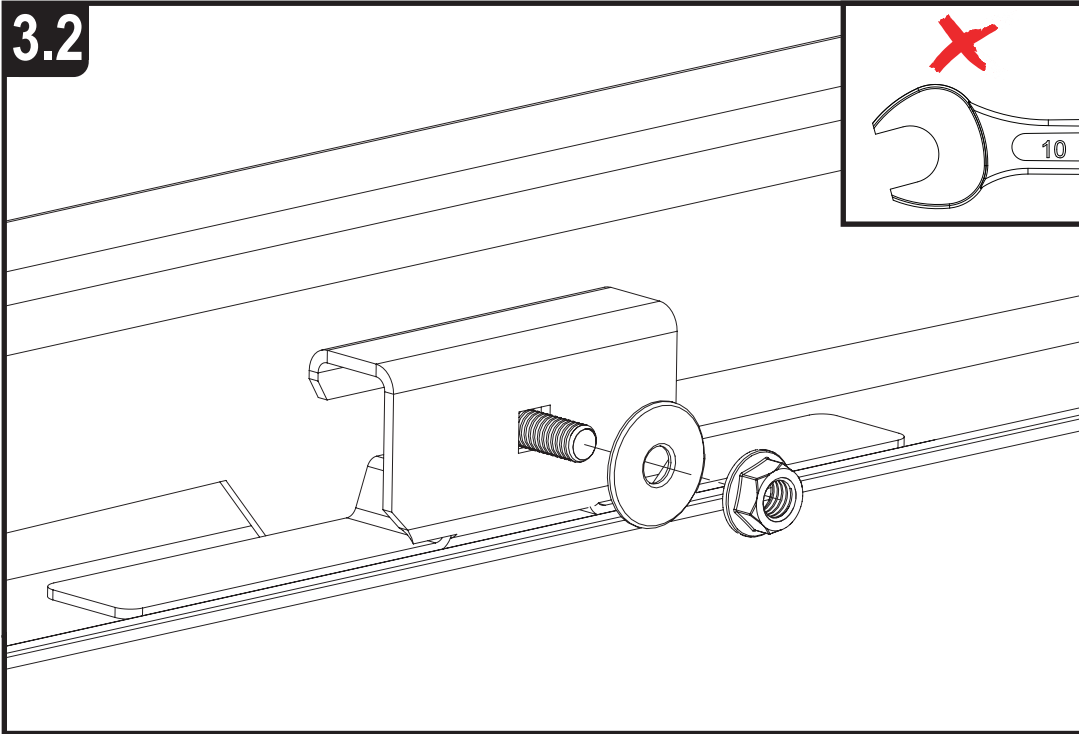

ULTI Bar Trade (Steel) = 18KG

ULTI Bar+ (Aluminium) = 13.8KG

1

ME0725

ME0726

2

3.1

3.2