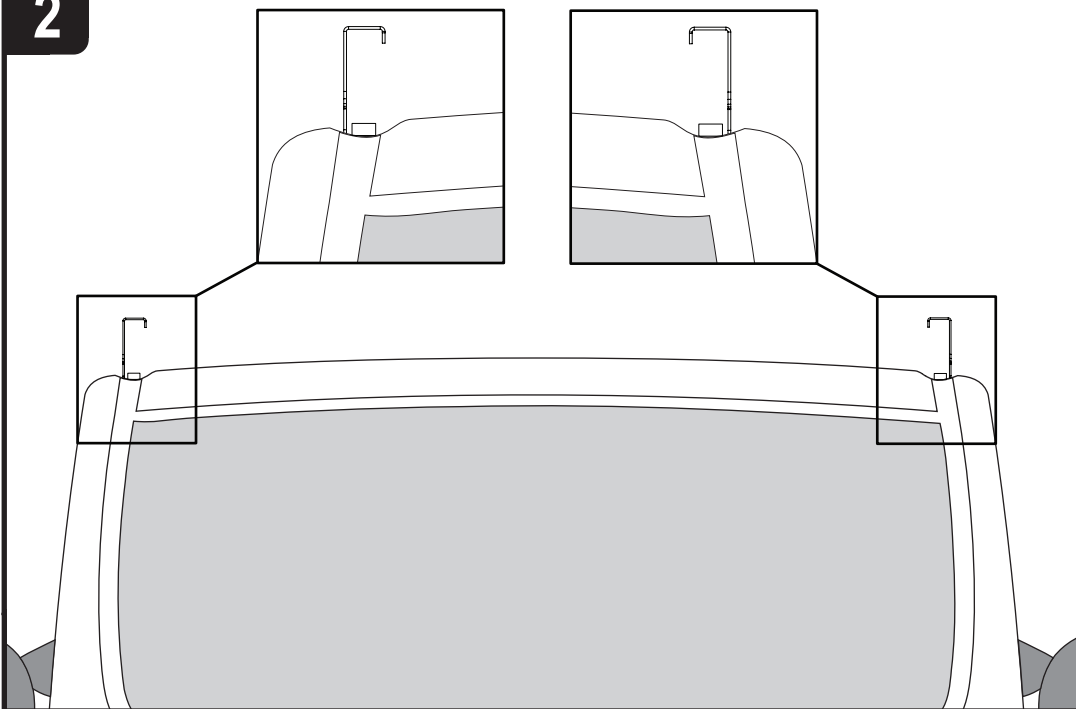

ULTI Bar Trade (Steel) = 18KG

ULTI Bar+ (Aluminium) = 13.8KG

1

ME0725

ME0726

2

3.1

3.2