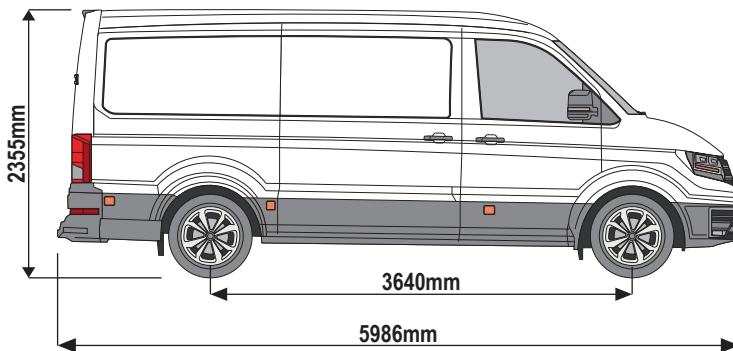

### 336-2

**Vehicle:**

Volkswagen Crafter: 2017 on  
MAN TGE: 2017 on

**Wheel Base:**

Medium (L3)  
Standard (L3)

**Roof Height:**

Normal (H2)

**Rear Doors:** Twin