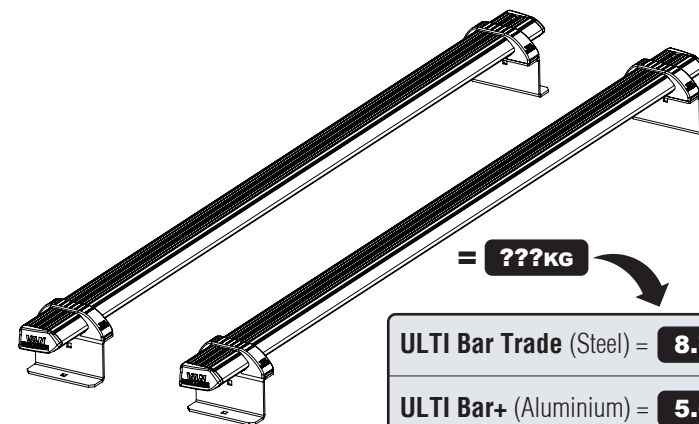

### 336-2

**Vehicle:**

Volkswagen Crafter: 2017 on  
MAN TGE: 2017 on

**Wheel Base:**

Medium (L3)  
Standard (L3)

**Roof Height:**

High (H3)

**Rear Doors:** Twin