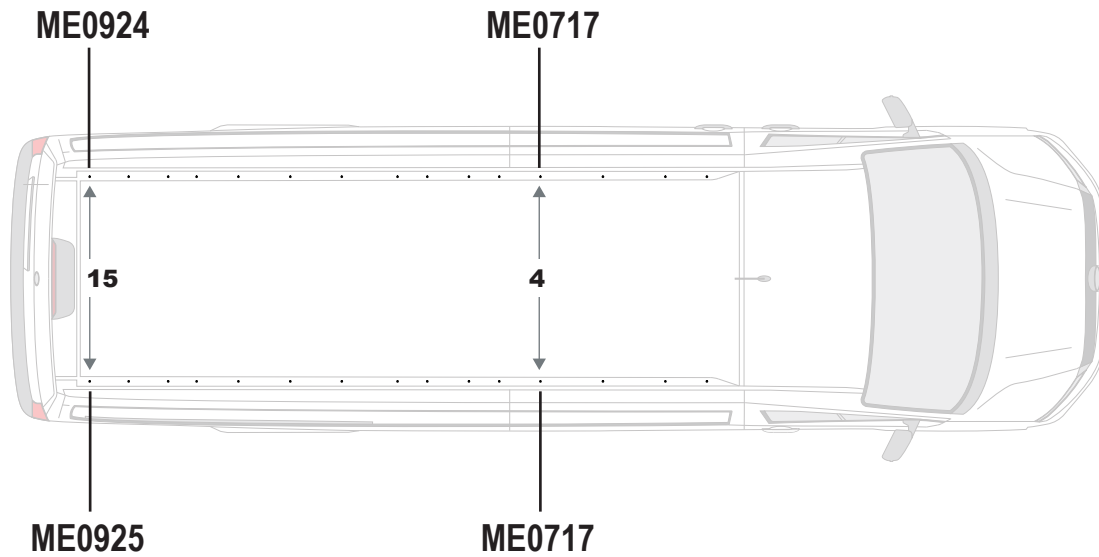

The following page is for L5H3 models only (models with 15 fixing points on the roof).
Please see page 4 for L3H2 / L3H3 models & page 5 for L4H3 models.

1

ROOF PLUG MAY BE SEALED BY PAINT
THIS SEAL WILL NEED TO BE BROKEN
TO REMOVE THE ROOF PLUG

15

14

13

12

11

10

9

8

7

6

5

4

3

2

1