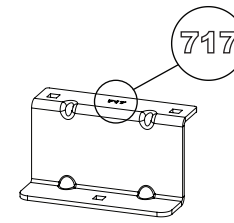

The following page is for L3H2 / L3H3 models only (models with 10 fixing points on the roof).
Please see page 5 for L4H3 models & page 6 for L5H3 models.

ME0717

ME0924

ME0925

1