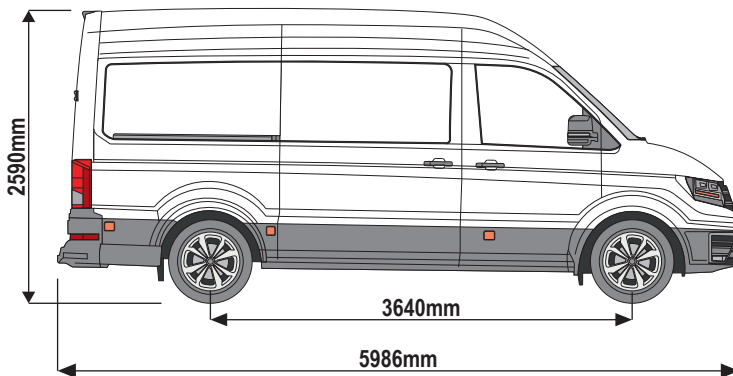

### 336-2

**Vehicle:**

Volkswagen Crafter: 2017 on  
MAN TGE: 2017 on

**Wheel Base:**

Medium (L3)  
Standard (L3)

**Roof Height:**

High (H3)

**Rear Doors:** Twin