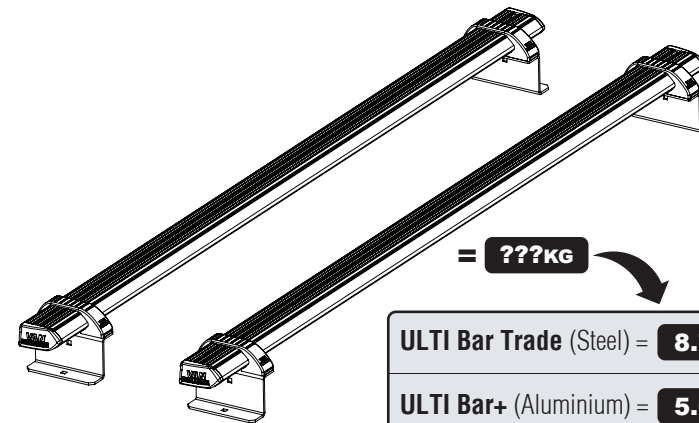

### 336-2

**Vehicle:**

Volkswagen Crafter: 2017 on  
MAN TGE: 2017 on

**Wheel Base:**

Medium (L3)  
Standard (L3)

**Roof Height:**

Normal (H2)

**Rear Doors:** Twin