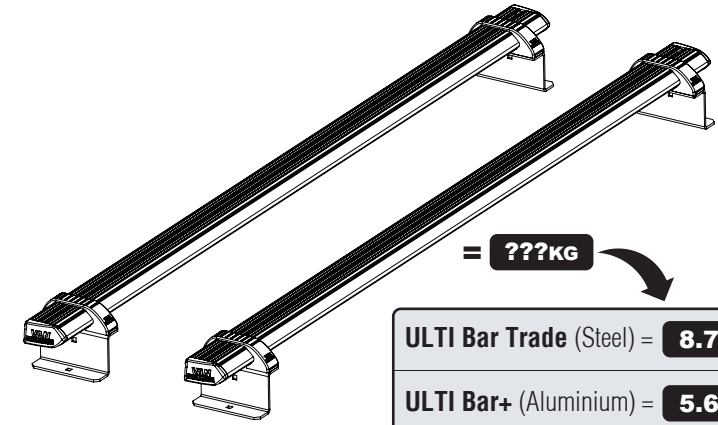

# 336-2

**Vehicle:**

Volkswagen Crafter: 2017 on  
 MAN TGE: 2017 on

**Wheel Base:**

Long plus (L5)  
 Extra long (L5)

**Roof Height:**

High (H3)

**Rear Doors:** Twin