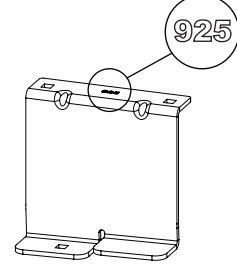

The following page is for L3H2 / L3H3 models only (models with 10 fixing points on the roof).
Please see page 5 for L4H3 models & page 6 for L5H3 models.

ME0717

ME0924

ME0925

1