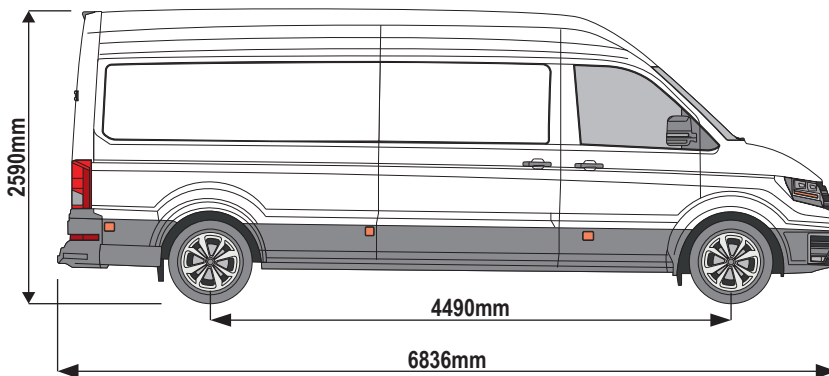

### 336-2

**Vehicle:**

Volkswagen Crafter: 2017 on  
MAN TGE: 2017 on

**Wheel Base:**

Long (L4)

**Roof Height:**

High (H3)

**Rear Doors:** Twin