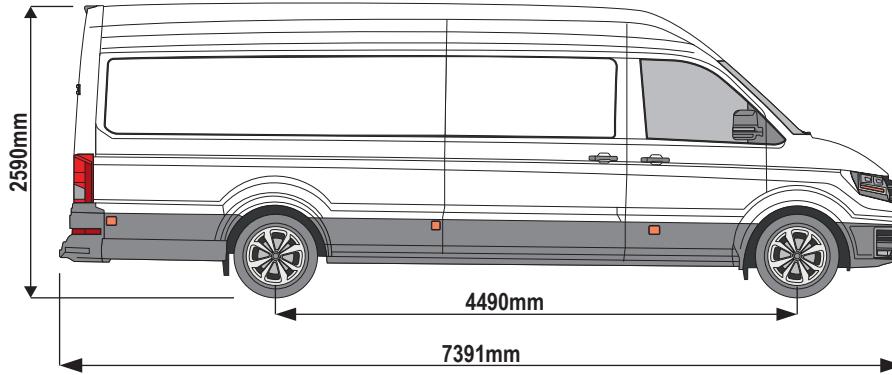

# 336-2

**Vehicle:**

Volkswagen Crafter: 2017 on  
 MAN TGE: 2017 on

**Wheel Base:**

Long plus (L5)  
 Extra long (L5)

**Roof Height:**

High (H3)

**Rear Doors:** Twin