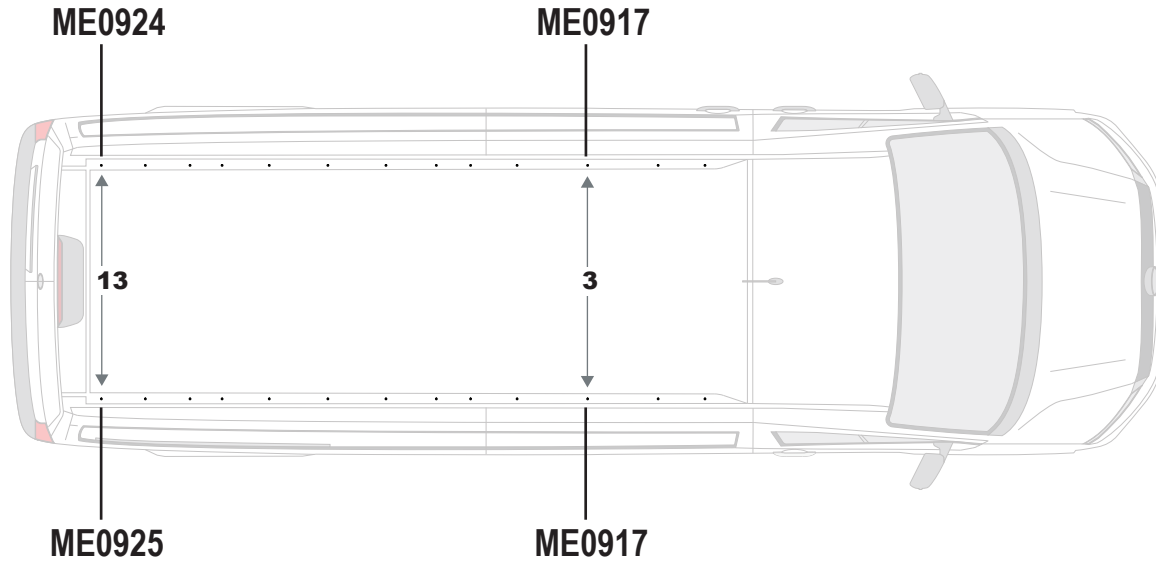

The following page is for L4H3 models only (models with 13 fixing points on the roof).
Please see page 4 for L3H2 / L3H3 models & page 6 for L5H3 models.

1

ROOF PLUG MAY BE SEALED BY PAINT
THIS SEAL WILL NEED TO BE BROKEN
TO REMOVE THE ROOF PLUG

13 12 11 10 9 8 7 6 5 4 3 2 1