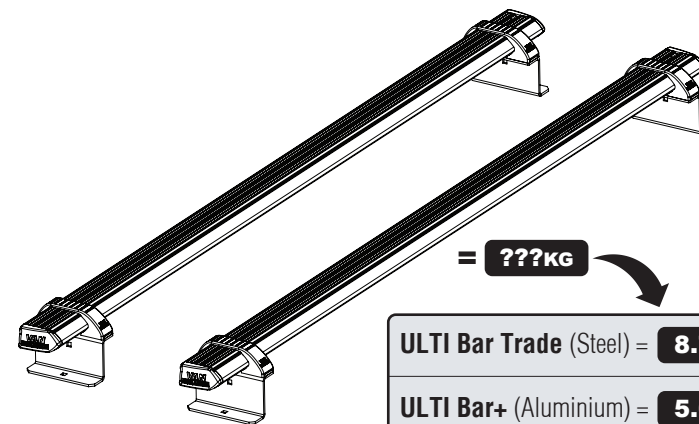

### 336-2

**Vehicle:**

Volkswagen Crafter: 2017 on  
MAN TGE: 2017 on

**Wheel Base:**

Long (L4)

**Roof Height:**

High (H3)

**Rear Doors:** Twin