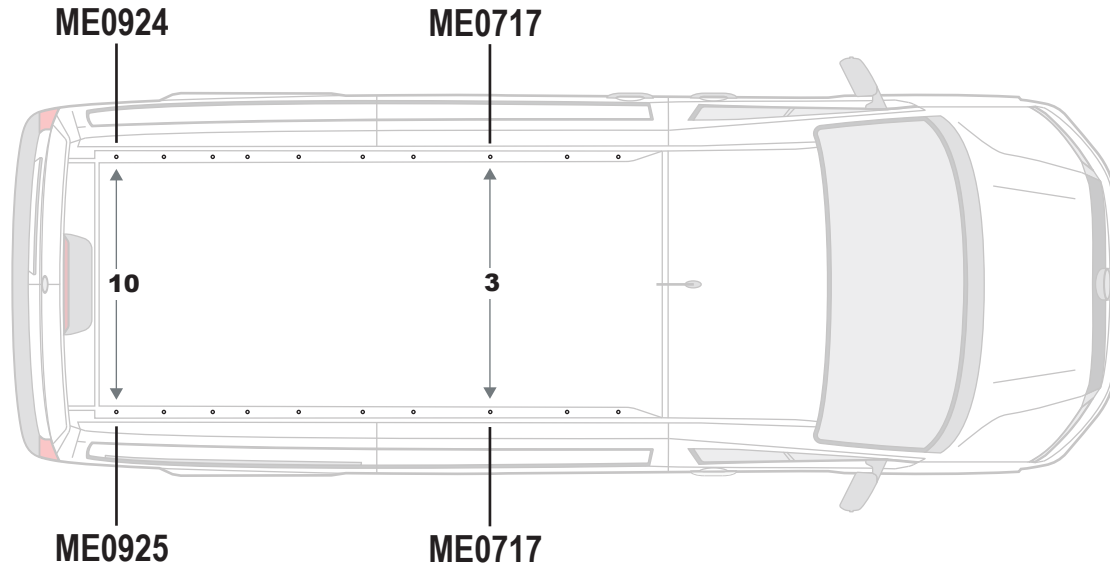

The following page is for L3H2 / L3H3 models only (models with 10 fixing points on the roof).
Please see page 5 for L4H3 models & page 6 for L5H3 models.

ME0717

ME0924

ME0925

1

ROOF PLUG MAY BE SEALED BY PAINT
THIS SEAL WILL NEED TO BE BROKEN
TO REMOVE THE ROOF PLUG

10 9 8 7 6 5 4 3 2 1