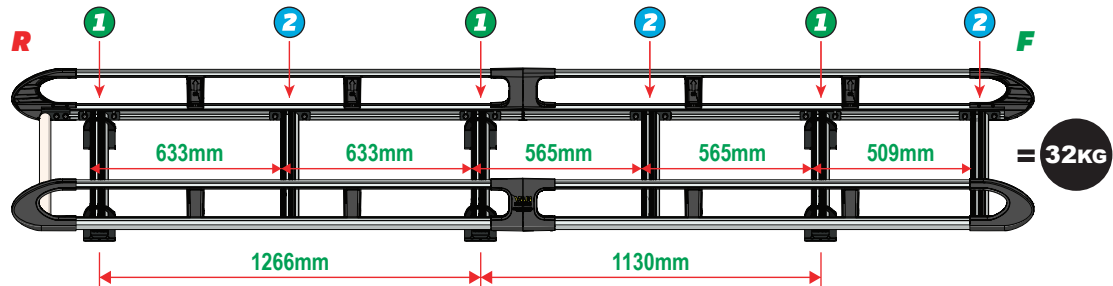

THIS INSTRUCTION COVERS THE FOLLOWING MODELS - CHECK YOU ARE FITTING THE CORRECT MODEL BEFORE PROCEEDING

VGUR-275

Ford Transit Custom: 2012-2023
L2H1 (LWB)
Tailgate