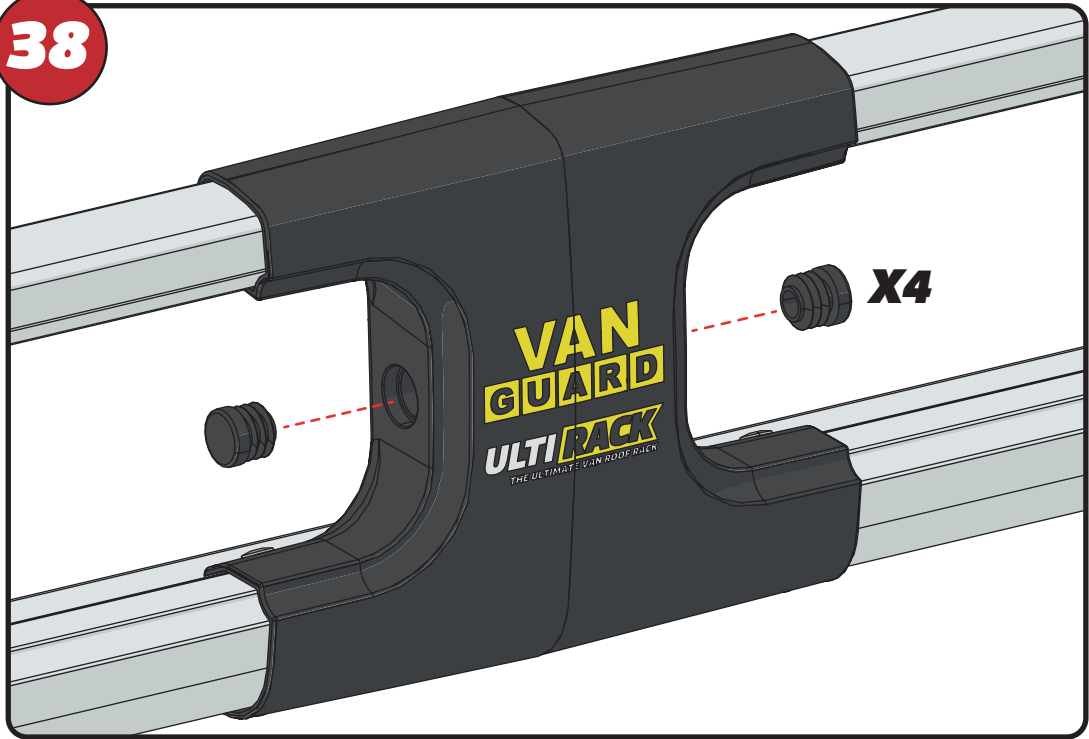

35

36

FX4241

X28

37

X6

38

VAN GUARD
ULTI RACK
THE ULTIMATE VAN ROOF RACK