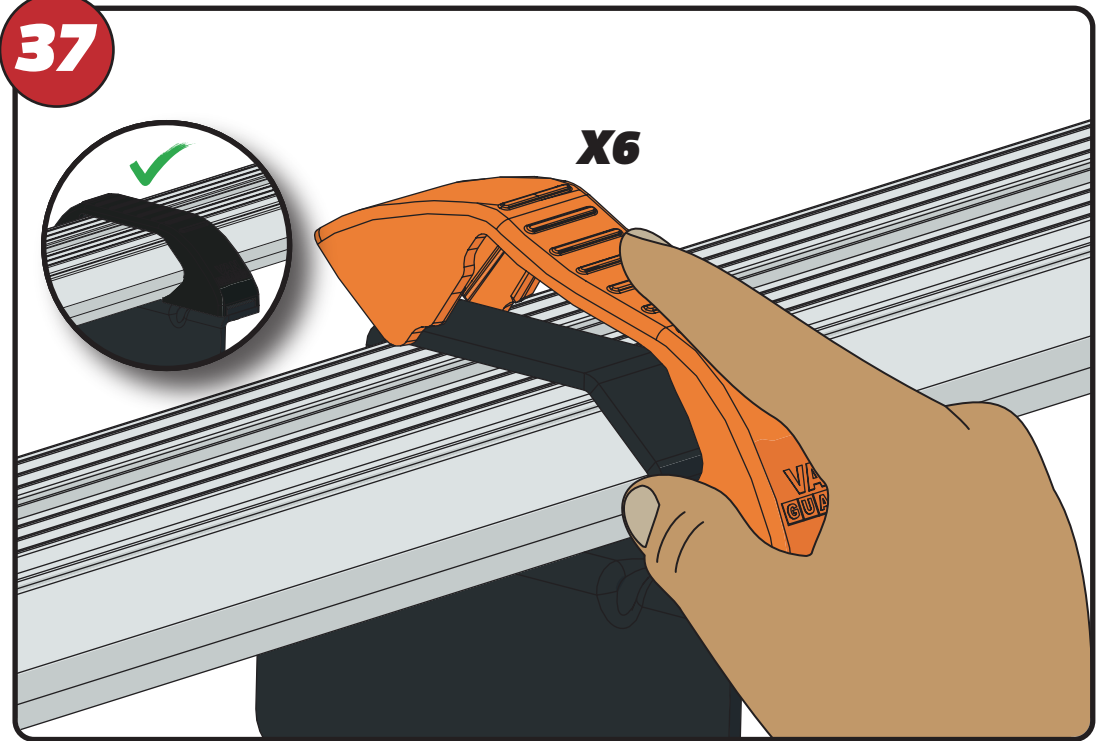

35

36

FX4241

X28

37

X6

38

VAN GUARD
ULTI RACK
THE ULTIMATE VAN ROOF RACK