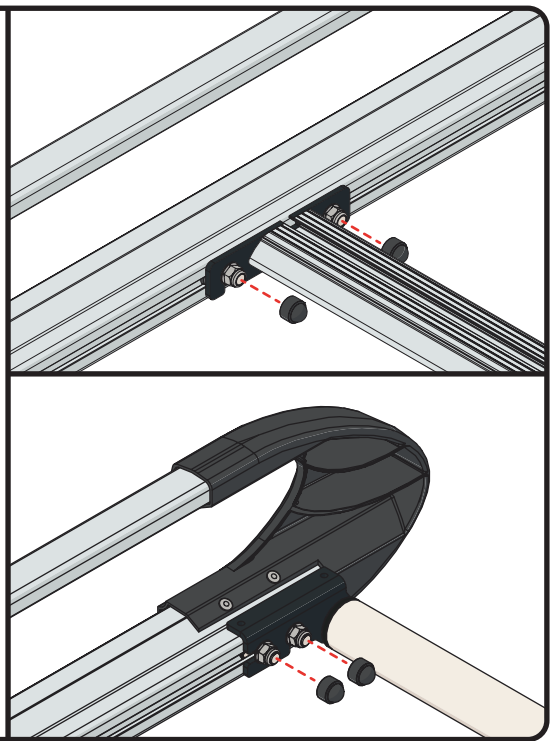

35

36

FX4241

X28

37

X6

38

VAN GUARD
ULTI RACK
THE ULTIMATE VAN ROOF RACK