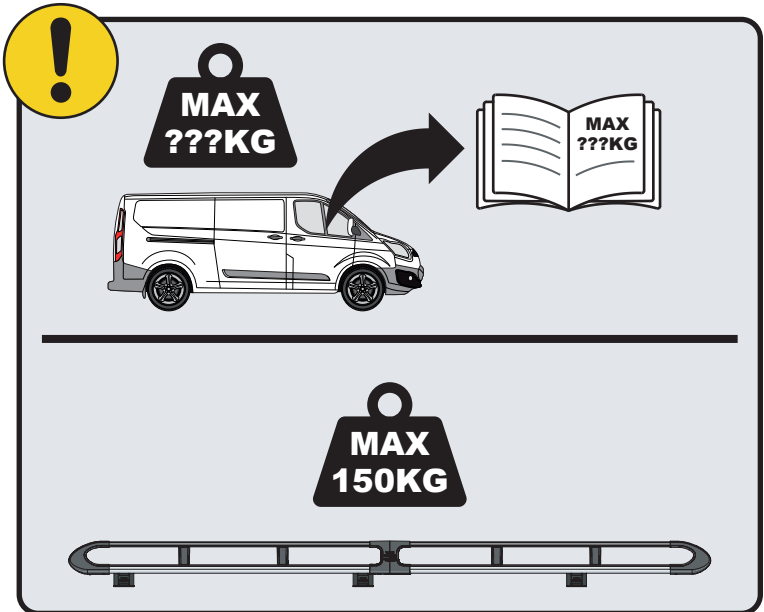

IN8354

ULTI Rack+

 Customercare@van-guard.co.uk
UK +44 (0) 1392 368 351

This FITTING INSTRUCTION is the property of VAN GUARD ACCESSORIES LTD. and must not be used for manufacturing purposes, copied nor communicated in any way to third parties without written permission from VAN GUARD ACCESSORIES LTD.
IN8354_B (CN:00356)