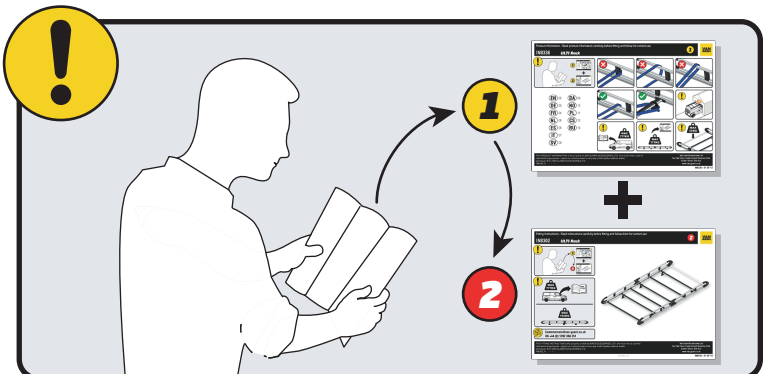

IN8354

ULTI Rack+

Customercare@van-guard.co.uk
UK +44 (0) 1392 368 351