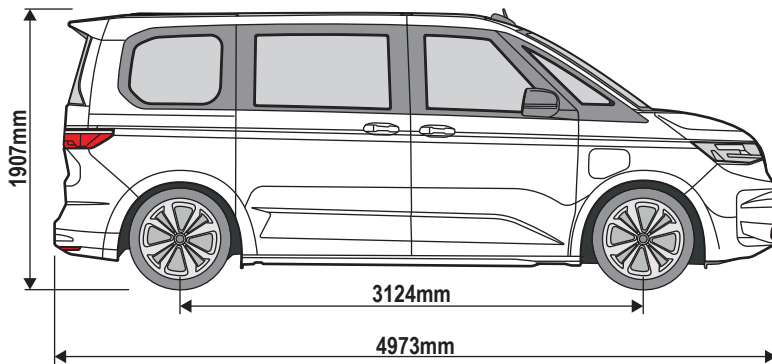

ULTI Bar+
(Aluminium)

346-2

Vehicle:
Volkswagen Multivan 2022 on
Wheel Base: L1
Roof Height: H1
Rear Doors: All

346-2

Vehicle:
Volkswagen Multivan 2022 on
Wheel Base: L2
Roof Height: H1
Rear Doors: All

01**1678****1679****1877****1878****02****03**