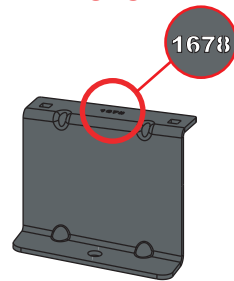

ULTI Bar+
(Aluminium)

346-2

Vehicle:
Volkswagen Multivan 2022 on
Wheel Base: L1
Roof Height: H1
Rear Doors: All

346-2

Vehicle:
Volkswagen Multivan 2022 on
Wheel Base: L2
Roof Height: H1
Rear Doors: All

01**1678****1679****1877****1878****02****03**