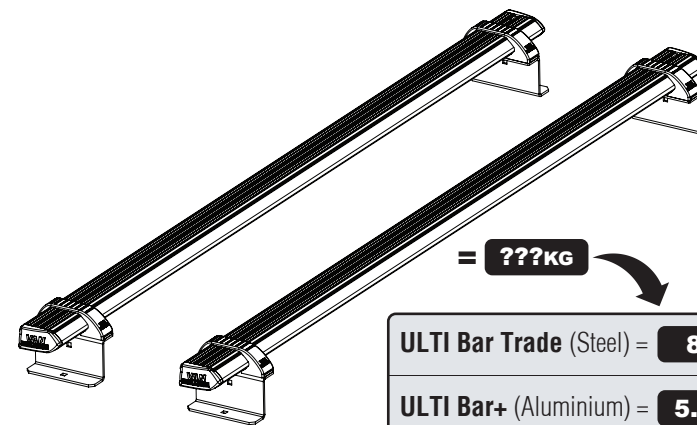

ULTI Bar+
(Aluminium)

346-2

Vehicle:
Volkswagen Multivan 2022 on
Wheel Base: L1
Roof Height: H1
Rear Doors: All

346-2

Vehicle:
Volkswagen Multivan 2022 on
Wheel Base: L2
Roof Height: H1
Rear Doors: All

01**1678****1679****1877****1878****02****03**