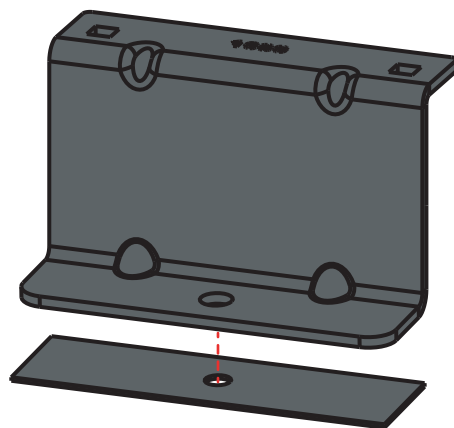

ULTI Bar+
(Aluminium)

346-2

Vehicle:
Volkswagen Multivan 2022 on
Wheel Base: L1
Roof Height: H1
Rear Doors: All

346-2

Vehicle:
Volkswagen Multivan 2022 on
Wheel Base: L2
Roof Height: H1
Rear Doors: All

01**1678****1679****1877****1878****02****03**