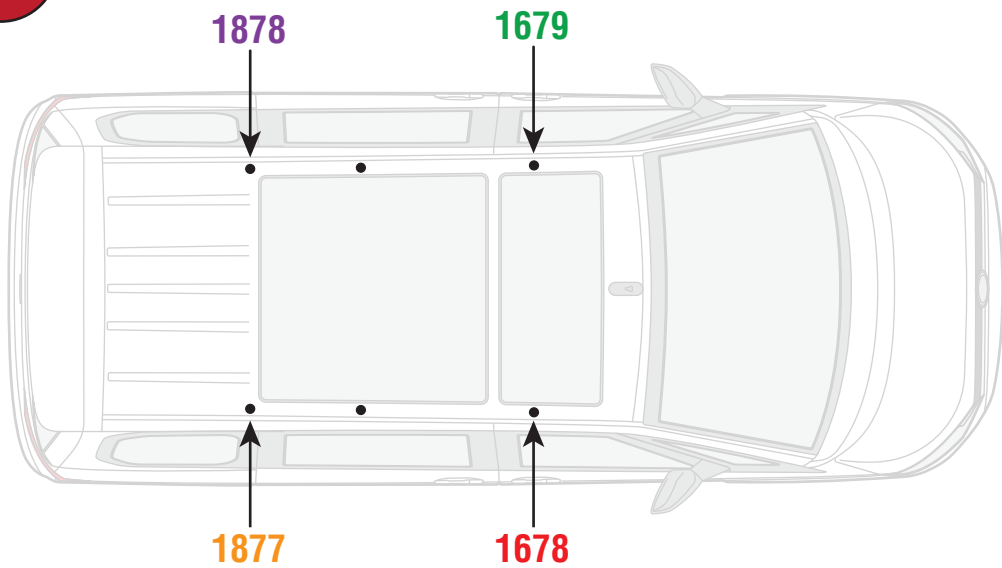

ULTI Bar+
(Aluminium)

346-2

Vehicle:
Volkswagen Multivan 2022 on
Wheel Base: L1
Roof Height: H1
Rear Doors: All

346-2

Vehicle:
Volkswagen Multivan 2022 on
Wheel Base: L2
Roof Height: H1
Rear Doors: All

01**1678****1679****1877****1878****02****03**