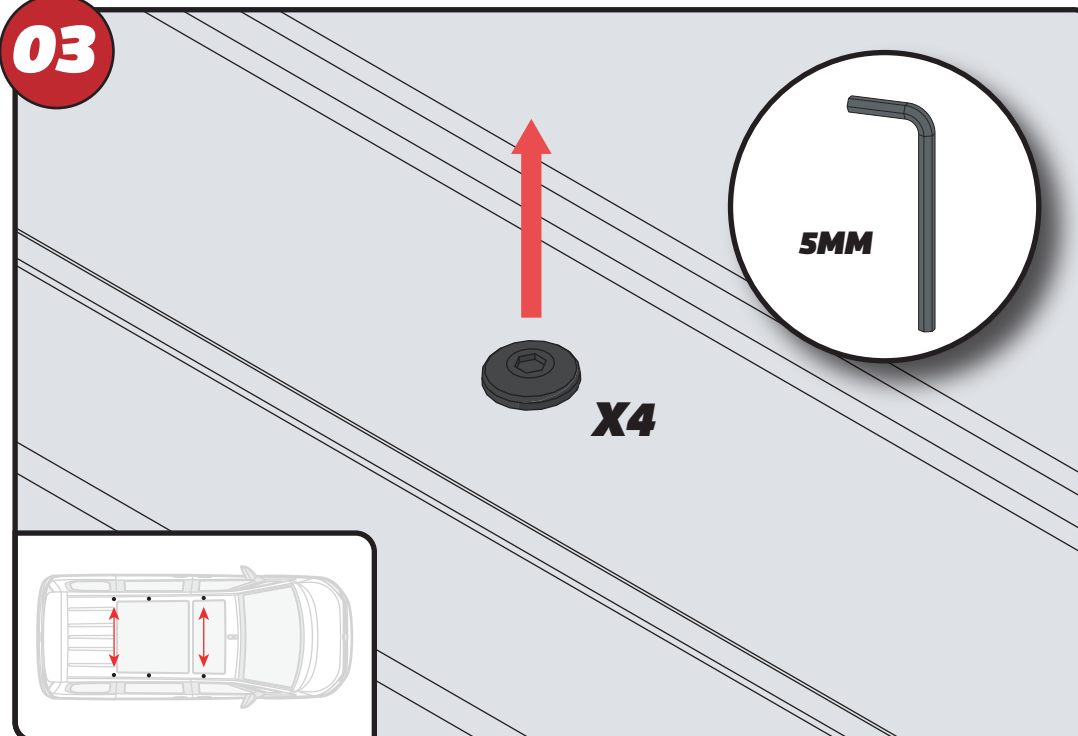

ULTI Bar+
(Aluminium)

346-2

Vehicle:
Volkswagen Multivan 2022 on
Wheel Base: L1
Roof Height: H1
Rear Doors: All

346-2

Vehicle:
Volkswagen Multivan 2022 on
Wheel Base: L2
Roof Height: H1
Rear Doors: All

01**1678****1679****1877****1878****02****03**