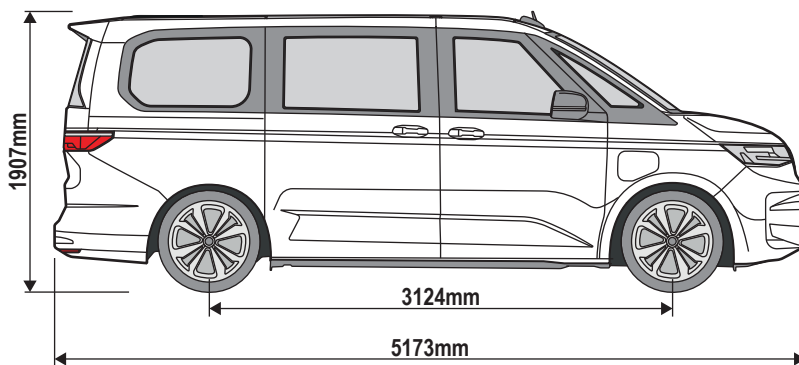

ULTI Bar+
(Aluminium)

346-2

Vehicle:
Volkswagen Multivan 2022 on
Wheel Base: L1
Roof Height: H1
Rear Doors: All

346-2

Vehicle:
Volkswagen Multivan 2022 on
Wheel Base: L2
Roof Height: H1
Rear Doors: All

01**1678****1679****1877****1878****02****03**