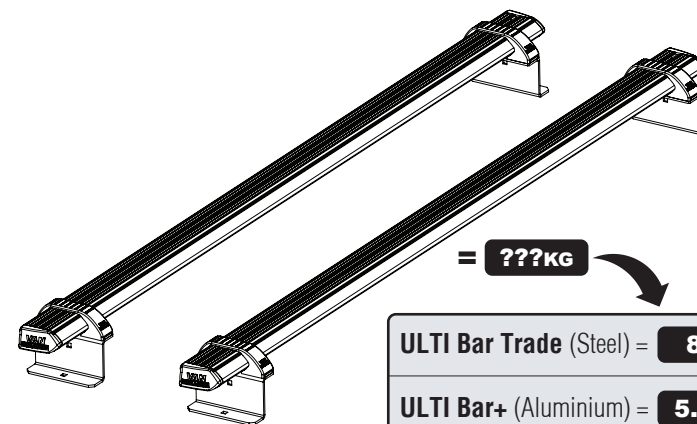

ULTI Bar+
(Aluminium)

346-2

Vehicle:
Volkswagen Multivan 2022 on
Wheel Base: L1
Roof Height: H1
Rear Doors: All

346-2

Vehicle:
Volkswagen Multivan 2022 on
Wheel Base: L2
Roof Height: H1
Rear Doors: All

01**1678****1679****1877****1878****02****03**