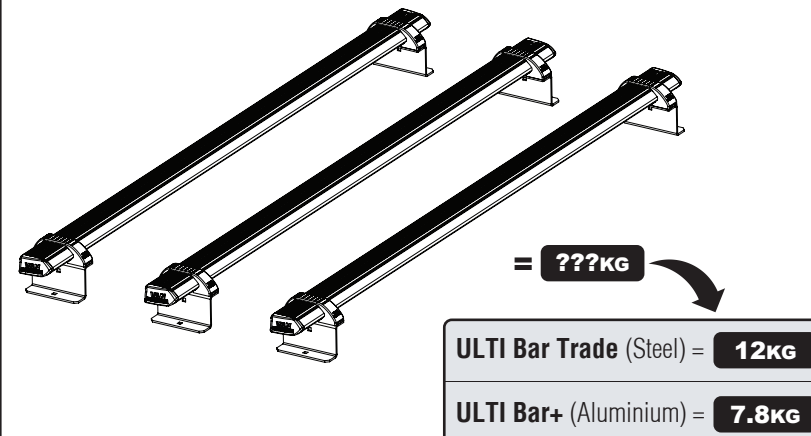

346-3

Vehicle:
Volkswagen Multivan 2022 on
Wheel Base: L1
Roof Height: H1
Rear Doors: All