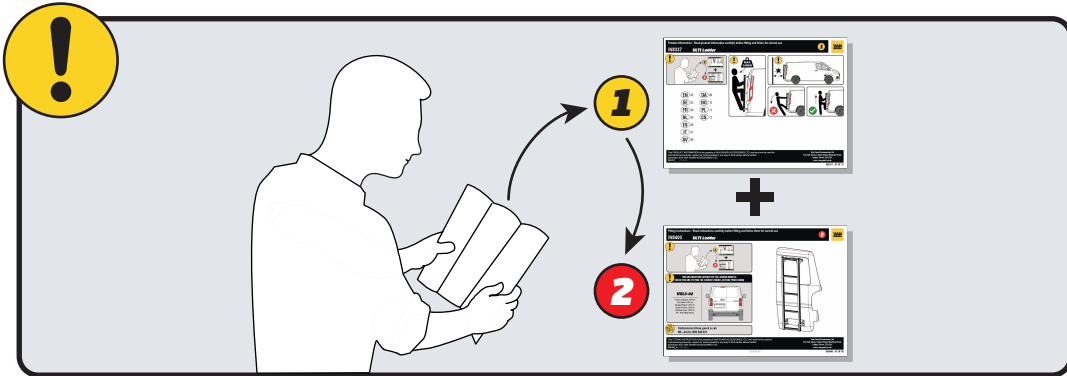

IN8400

ULTI Ladder

**! THIS INSTRUCTION COVERS THE FOLLOWING MODELS
CHECK YOU ARE FITTING THE CORRECT MODEL BEFORE PROCEEDING**

VGL5-02

- Citroen Dispatch: 2016 on
 - Fiat Scudo: 2022 on
 - Peugeot Expert: 2016 on
 - Toyota Pro-Ace: 2016 on
 - Vauxhall Vivaro: 2019 on
- H1 - Twin Rear Doors**