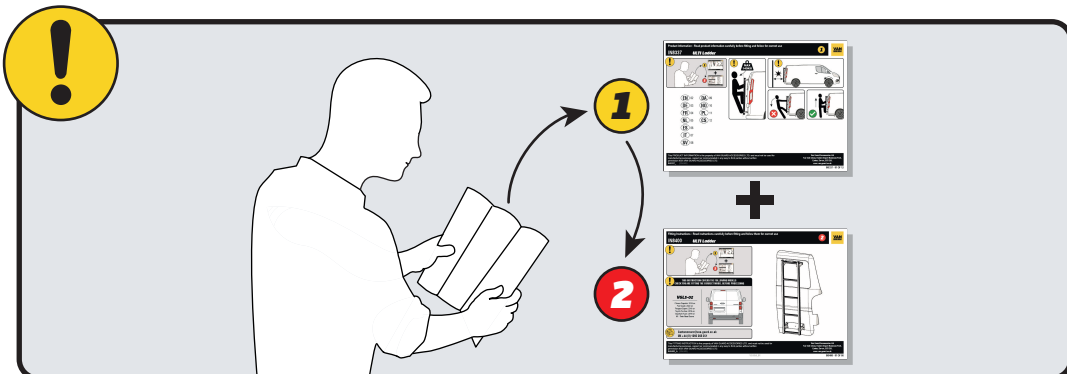

IN8404

ULTI Ladder

**THIS INSTRUCTION COVERS THE FOLLOWING MODELS
CHECK YOU ARE FITTING THE CORRECT MODEL BEFORE PROCEEDING**

VGL5-06

Volkswagen T5: 2002-2015
Volkswagen T6: 2015 on
H1 - Twin Rear Doors

Customercare@van-guard.co.uk
UK +44 (0) 1392 368 351