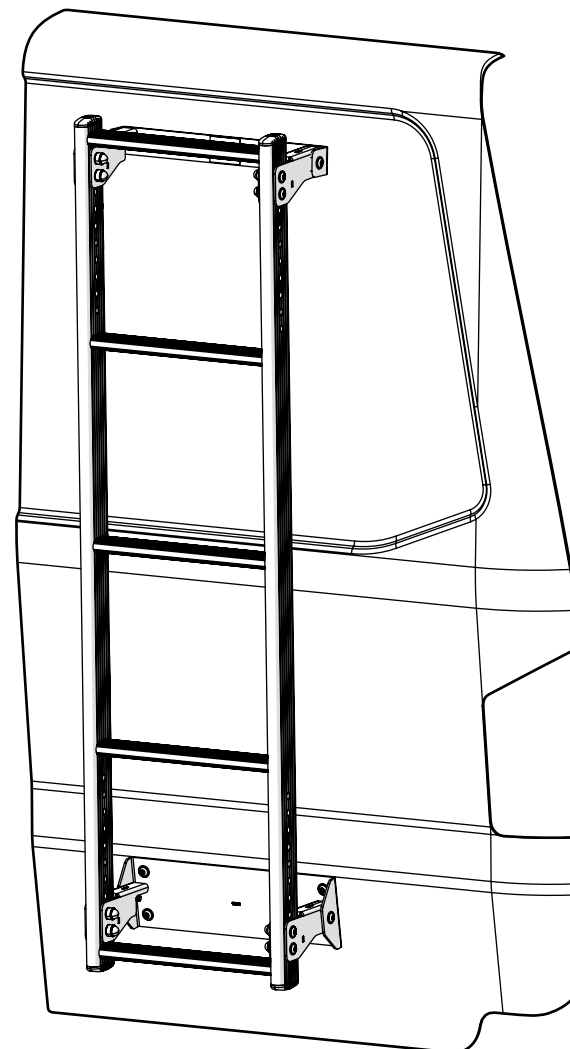

IN8404

ULTI Ladder

**THIS INSTRUCTION COVERS THE FOLLOWING MODELS
CHECK YOU ARE FITTING THE CORRECT MODEL BEFORE PROCEEDING**

VGL5-06

Volkswagen T5: 2002-2015
Volkswagen T6: 2015 on
H1 - Twin Rear Doors

Customercare@van-guard.co.uk
UK +44 (0) 1392 368 351