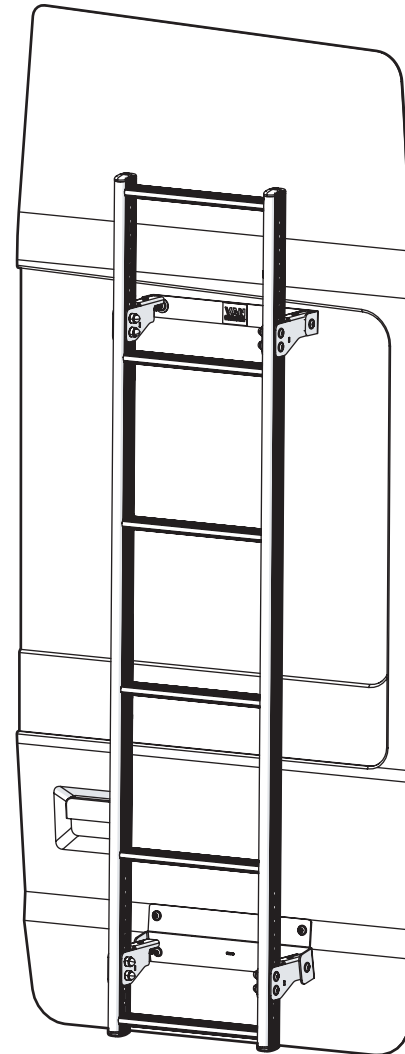

IN8407

ULTI Ladder

**! THIS INSTRUCTION COVERS THE FOLLOWING MODELS
CHECK YOU ARE FITTING THE CORRECT MODEL BEFORE PROCEEDING**

VGL6-03

Ford Transit: 2000-2014
H2 - Twin Rear Doors

**? Customercare@van-guard.co.uk
UK +44 (0) 1392 368 351**

SUPPLIED COMPONENTS - CHECK ALL PARTS ARE PRESENT AND CORRECT BEFORE PROCEEDING

TOOLS REQUIRED

13MM X1

4MM X1

9MM X1

X1

AS3593 X1

FX4249 X8

18

19

20

21

22

23