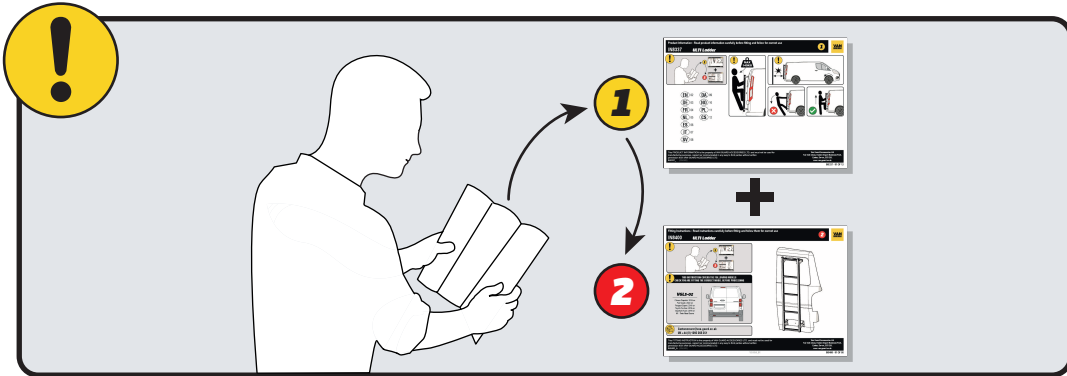

IN8407

ULTI Ladder

**! THIS INSTRUCTION COVERS THE FOLLOWING MODELS
CHECK YOU ARE FITTING THE CORRECT MODEL BEFORE PROCEEDING**

VGL6-03

Ford Transit: 2000-2014
H2 - Twin Rear Doors

**? Customercare@van-guard.co.uk
UK +44 (0) 1392 368 351**