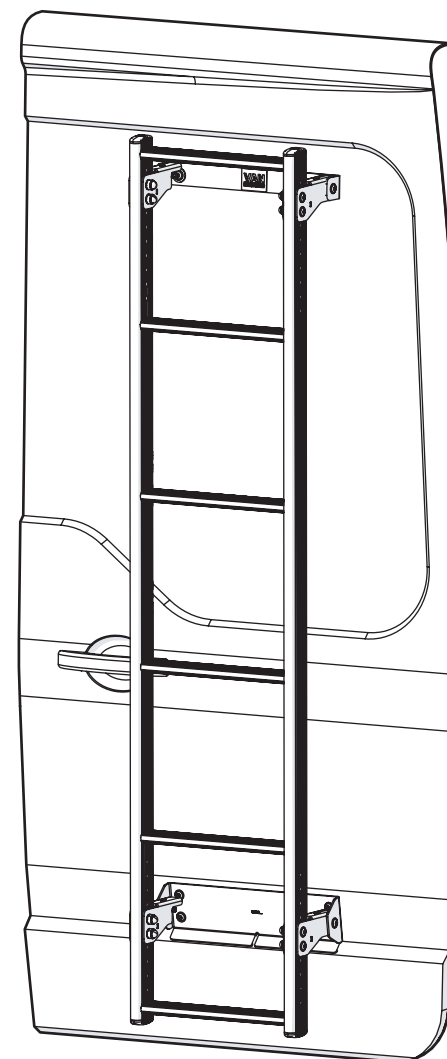

This FITTING INSTRUCTION is the property of VAN GUARD ACCESSORIES LTD. and must not be used for manufacturing purposes, copied nor communicated in any way to third parties without written permission from VAN GUARD ACCESSORIES LTD.
IN8411_A (CN:NR)

Van Guard Accessories Ltd
Fair Oak Close, Exeter Airport Business Park,
Exeter, Devon, EX5 2UL
www.van-guard.co.uk