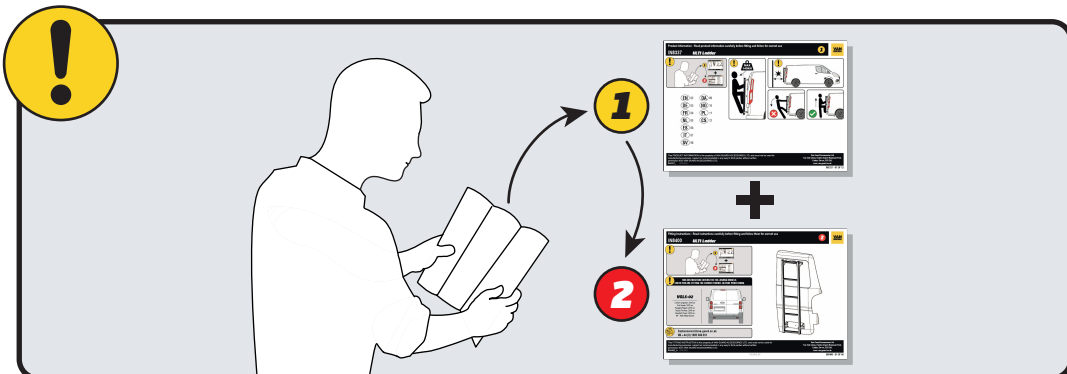

IN8411

ULTI Ladder

**THIS INSTRUCTION COVERS THE FOLLOWING MODELS
CHECK YOU ARE FITTING THE CORRECT MODEL BEFORE PROCEEDING**

VGL6-07

- Nissan NV400: 2010-2021
- Nissan Interstar: 2022 on
- Renault Master: 2010 on
- Vauxhall Movano: 2010-2021
- H1 - Twin Rear Doors