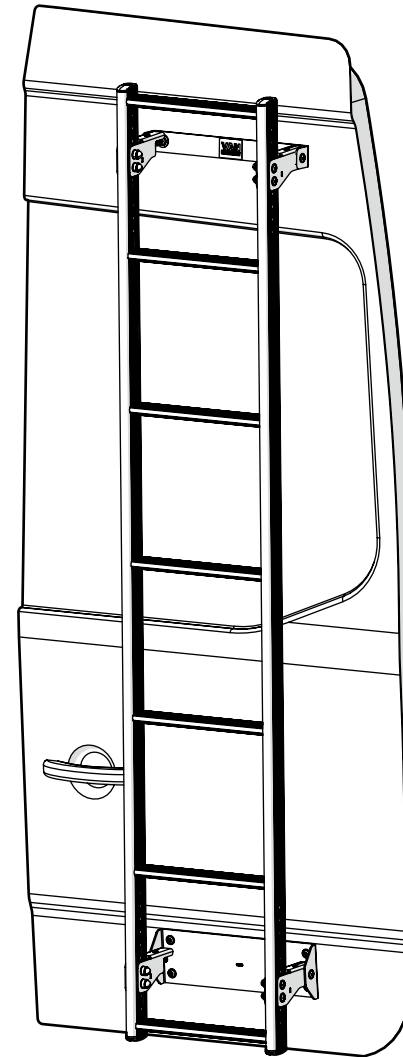

IN8418

ULTI Ladder

**THIS INSTRUCTION COVERS THE FOLLOWING MODELS
CHECK YOU ARE FITTING THE CORRECT MODEL BEFORE PROCEEDING**

VGL7-07

Mercedes Sprinter: 2006 on
Volkswagen Crafter: 2006-2017
H2- Twin Rear Doors

Customercare@van-guard.co.uk
UK +44 (0) 1392 368 351