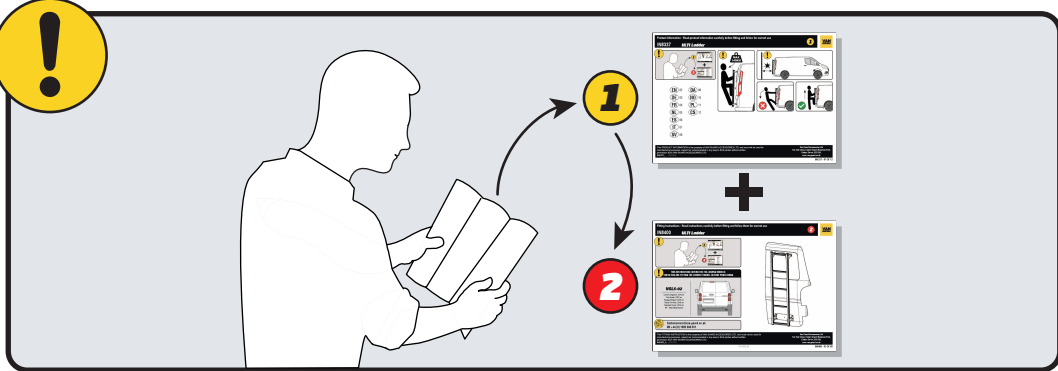

IN8418

ULTI Ladder

**THIS INSTRUCTION COVERS THE FOLLOWING MODELS
CHECK YOU ARE FITTING THE CORRECT MODEL BEFORE PROCEEDING**

VGL7-07

Mercedes Sprinter: 2006 on
Volkswagen Crafter: 2006-2017
H2- Twin Rear Doors