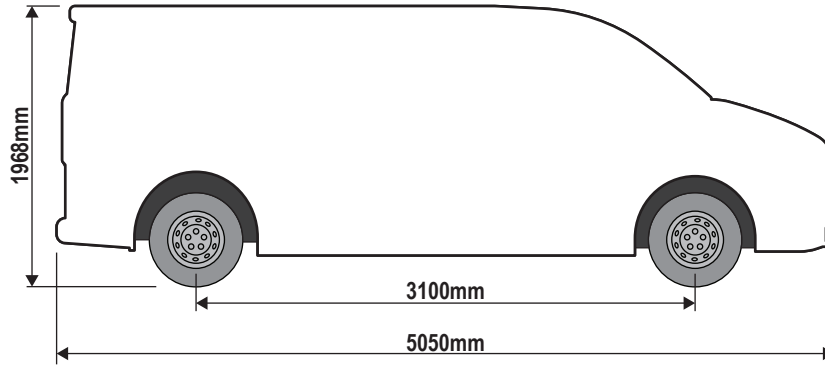

## 348-2

**Vehicle:**  
 Ford Transit Custom 2023-  
 Volkswagen Transporter T7 2025-  
**Wheel Base:** L1  
**Roof Height:** H1  
**Rear Doors:** Twin