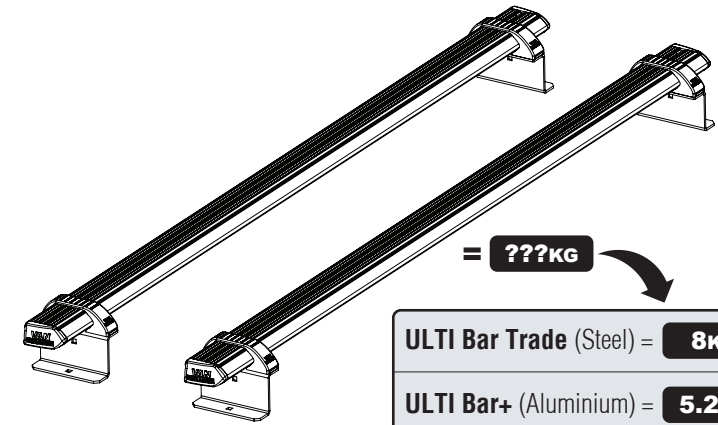

348-2

Vehicle:
Ford Transit Custom 2023-
Volkswagen Transporter T7 2025-
Wheel Base: L2
Roof Height: H1
Rear Doors: Twin