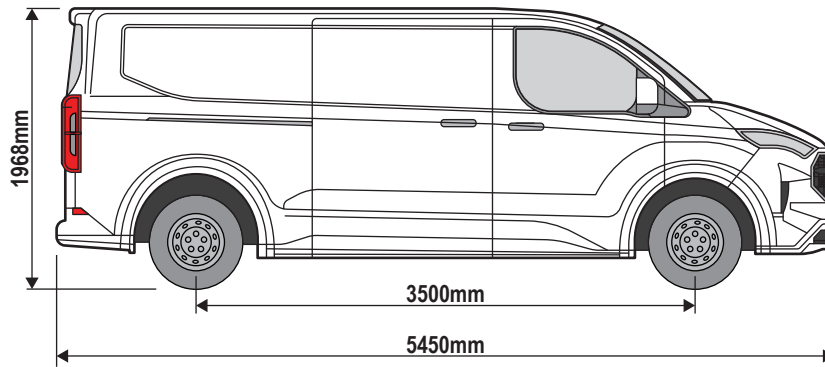

348-2

Vehicle:
Ford Transit Custom 2023-
Volkswagen Transporter T7 2025-
Wheel Base: L2
Roof Height: H1
Rear Doors: Twin