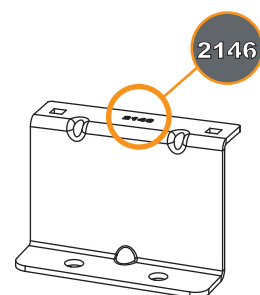

01

2142

2143

2146

2147

02

03

X8

T27

EN - STICK GASKETS TO ALL BRACKETS
DE - KLEBEN SIE DIE DICHTUNG AN ALLEN HALTERUNGEN
FR - COUSSINETS ADHÉSIFS À TOUS LES SUPPORTS
NL - PLAK PAKKING OP ALLE BEUGELS
ES - PEGA LAS ALMOHADILLAS A TODOS LOS SOPORTES
IT - ADESIVI GUARNIZIONI A TUTTE LE STAFFE

SV - FÄST GUMMI PÅ ALLA FÄSTEN
DA - KLÆB GUMMI PÅ ALLE BESLAG
NO - PLIST GUMMI PÅ ALLE BRAKKETTER
PL - NAKLEJ USZCZELKI DO WSZYSTKICH WSPORNIKÓW
CS - PŘILEPTE TĚSNĚNÍ NA VŠECHNY DRŽÁKY