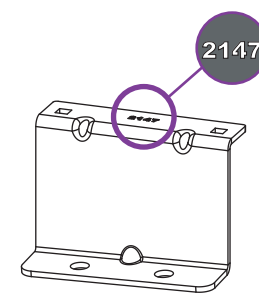

01

2142

2143

2146

2147

02

03

X8

T27

EN - STICK GASKETS TO ALL BRACKETS
DE - KLEBEN SIE DIE DICHTUNG AN ALLEN HALTERUNGEN
FR - COUSSINETS ADHÉSIFS À TOUS LES SUPPORTS
NL - PLAK PAKKING OP ALLE BEUGELS
ES - PEGA LAS ALMOHADILLAS A TODOS LOS SOPORTES
IT - ADESIVI GUARNIZIONI A TUTTE LE STAFFE

SV - FÄST GUMMI PÅ ALLA FÄSTEN
DA - KLÆB GUMMI PÅ ALLE BESLAG
NO - PLIST GUMMI PÅ ALLE BRAKKETTER
PL - NAKLEJ USZCZELKI DO WSZYSTKICH WSPORNIKÓW
CS - PŘILEPTE TĚSNĚNÍ NA VŠECHNY DRŽÁKY