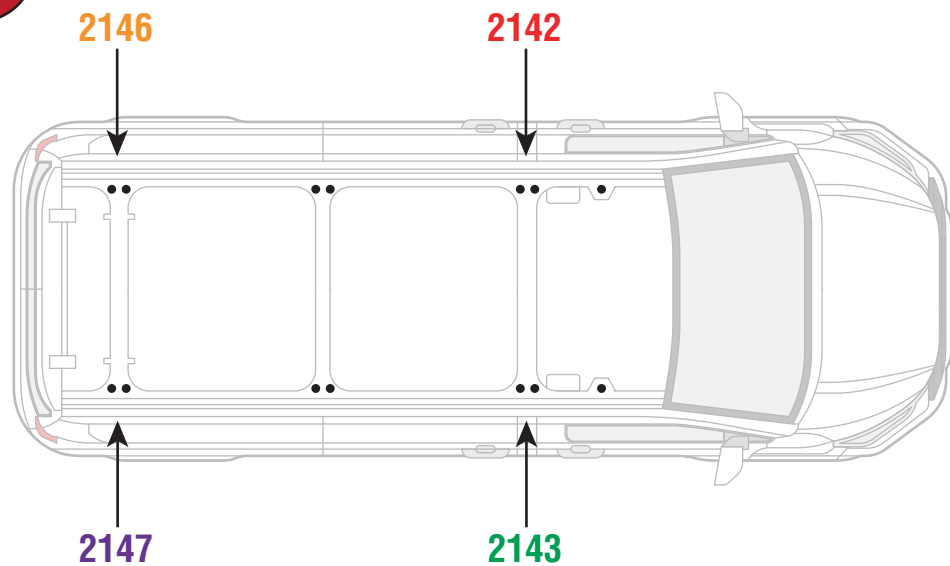

01

2142

2143

2146

2147

02

03

X8

T27

EN - STICK GASKETS TO ALL BRACKETS
DE - KLEBEN SIE DIE DICHTUNG AN ALLEN HALTERUNGEN
FR - COUSSINETS ADHÉSIFS À TOUS LES SUPPORTS
NL - PLAK PAKKING OP ALLE BEUGELS
ES - PEGA LAS ALMOHADILLAS A TODOS LOS SOPORTES
IT - ADESIVI GUARNIZIONI A TUTTE LE STAFFE

SV - FÄST GUMMI PÅ ALLA FÄSTEN
DA - KLÆB GUMMI PÅ ALLE BESLAG
NO - PLIST GUMMI PÅ ALLE BRAKKETTER
PL - NAKLEJ USZCZELKI DO WSZYSTKICH WSPORNIKÓW
CS - PŘILEPTE TĚSNĚNÍ NA VŠECHNY DRŽÁKY