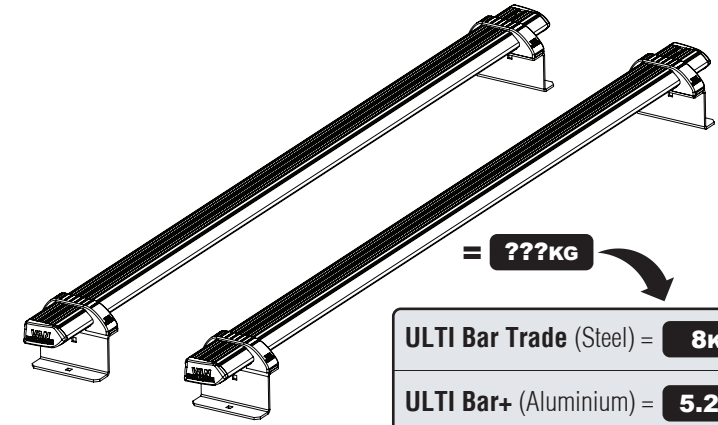

## 348-2

**Vehicle:**  
 Ford Transit Custom 2023-  
 Volkswagen Transporter T7 2025-  
**Wheel Base:** L1  
**Roof Height:** H1  
**Rear Doors:** Twin