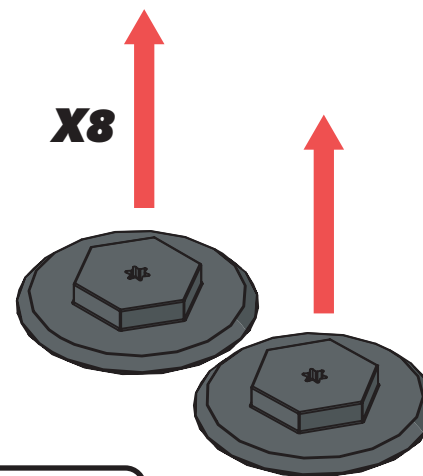

01

2142

2143

2146

2147

02

03

X8

T27

EN - STICK GASKETS TO ALL BRACKETS
DE - KLEBEN SIE DIE DICHTUNG AN ALLEN HALTERUNGEN
FR - COUSSINETS ADHÉSIFS À TOUS LES SUPPORTS
NL - PLAK PAKKING OP ALLE BEUGELS
ES - PEGA LAS ALMOHADILLAS A TODOS LOS SOPORTES
IT - ADESIVI GUARNIZIONI A TUTTE LE STAFFE

SV - FÄST GUMMI PÅ ALLA FÄSTEN
DA - KLÆB GUMMI PÅ ALLE BESLAG
NO - PLIST GUMMI PÅ ALLE BRAKKETTER
PL - NAKLEJ USZCZELKI DO WSZYSTKICH WSPORNIKÓW
CS - PŘILEPTE TĚSNĚNÍ NA VŠECHNY DRŽÁKY