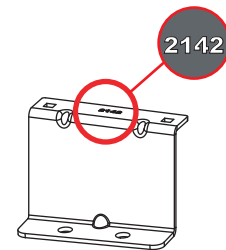

01

2140

2142

2143

2144

2145

2146

2147

02

03

X14

T27

EN - STICK GASKETS TO ALL BRACKETS
DE - KLEBEN SIE DIE DICHTUNG AN ALLEN HALTERUNGEN
FR - COUSSINETS ADHÉSIFS À TOUS LES SUPPORTS
NL - PLAK PAKKING OP ALLE BEUGELS
ES - PEGA LAS ALMOHADILLAS A TODOS LOS SOPORTES
IT - ADESIVI GUARNIZIONI A TUTTE LE STAFFE

SV - FÄST GUMMI PÅ ALLA FÄSTEN
DA - KLÆB GUMMI PÅ ALLE BESLAG
NO - PLIST GUMMI PÅ ALLE BRAKKETER
PL - NAKLEJ USZCZELKI DO WSZYSTKICH WSPORNIKÓW
CS - PŘILEPTE TĚSNĚNÍ NA VŠECHNY DRŽÁKY