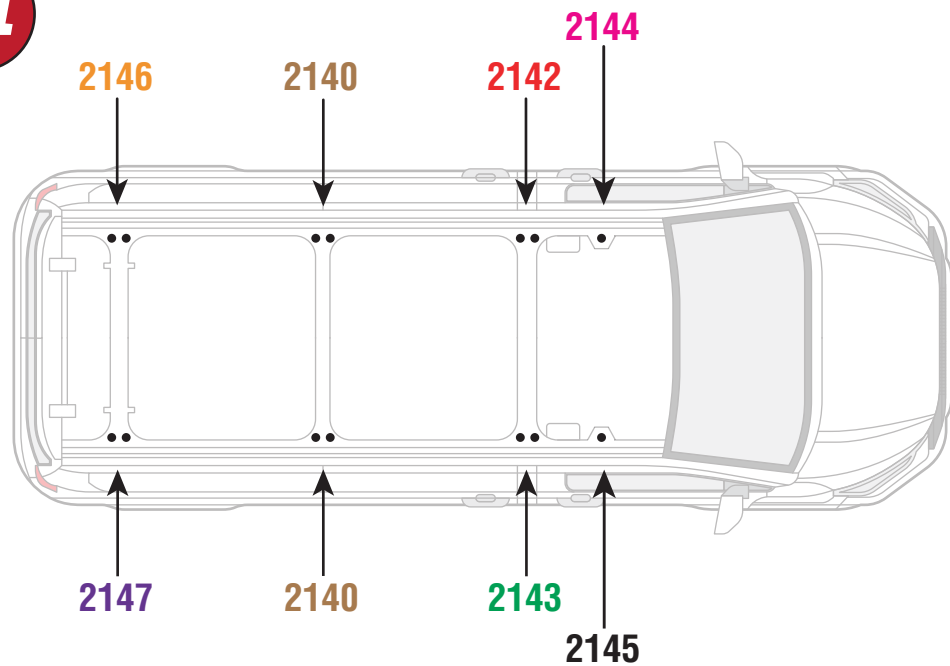

01

2140

2142

2143

2144

2145

2146

2147

02

03

X14

T27

EN - STICK GASKETS TO ALL BRACKETS
DE - KLEBEN SIE DIE DICHTUNG AN ALLEN HALTERUNGEN
FR - COUSSINETS ADHÉSIFS À TOUS LES SUPPORTS
NL - PLAK PAKKING OP ALLE BEUGELS
ES - PEGA LAS ALMOHADILLAS A TODOS LOS SOPORTES
IT - ADESIVI GUARNIZIONI A TUTTE LE STAFFE

SV - FÄST GUMMI PÅ ALLA FÄSTEN
DA - KLÆB GUMMI PÅ ALLE BESLAG
NO - PLIST GUMMI PÅ ALLE BRAKKETER
PL - NAKLEJ USZCZELKI DO WSZYSTKICH WSPORNIKÓW
CS - PŘILEPTE TĚSNĚNÍ NA VŠECHNY DRŽÁKY