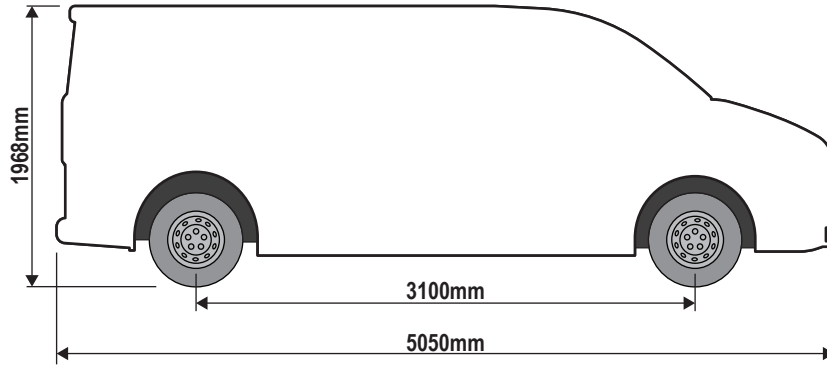

Van Guard Accessories Ltd
 Fair Oak Close, Exeter Airport Business Park,
 Exeter, Devon, EX5 2UL
 www.van-guard.co.uk

348-4-L1

Vehicle:
 Ford Transit Custom 2023-
 Volkswagen Transporter T7 2025-
Wheel Base: L1
Roof Height: H1
Rear Doors: Twin