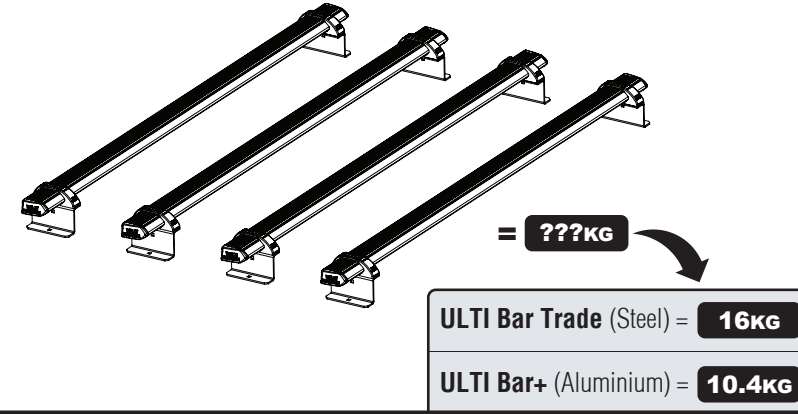

348-4-L1

Vehicle:
Ford Transit Custom 2023-
Volkswagen Transporter T7 2025-
Wheel Base: L1
Roof Height: H1
Rear Doors: Twin