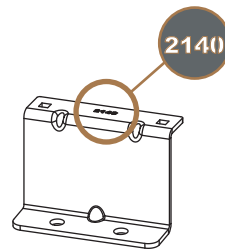

01

2140

2142

2143

2144

2145

2146

2147

02

03

X14

T27

EN - STICK GASKETS TO ALL BRACKETS
DE - KLEBEN SIE DIE DICHTUNG AN ALLEN HALTERUNGEN
FR - COUSSINETS ADHÉSIFS À TOUS LES SUPPORTS
NL - PLAK PAKKING OP ALLE BEUGELS
ES - PEGA LAS ALMOHADILLAS A TODOS LOS SOPORTES
IT - ADESIVI GUARNIZIONI A TUTTE LE STAFFE

SV - FÄST GUMMI PÅ ALLA FÄSTEN
DA - KLÆB GUMMI PÅ ALLE BESLAG
NO - PLIST GUMMI PÅ ALLE BRAKKETER
PL - NAKLEJ USZCZELKI DO WSZYSTKICH WSPORNIKÓW
CS - PŘILEPTE TĚSNĚNÍ NA VŠECHNY DRŽÁKY