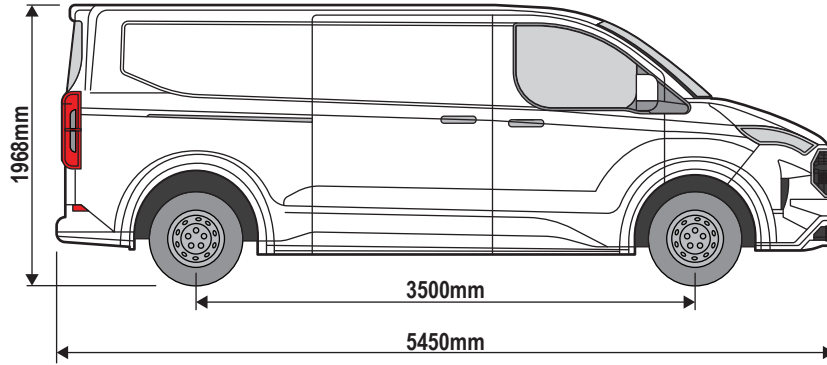

Van Guard Accessories Ltd
 Fair Oak Close, Exeter Airport Business Park,
 Exeter, Devon, EX5 2UL
www.van-guard.co.uk

348-3-L2

Vehicle:
 Ford Transit Custom 2023-
 Volkswagen Transporter T7 2025-
Wheel Base: L2
Roof Height: H1
Rear Doors: Twin