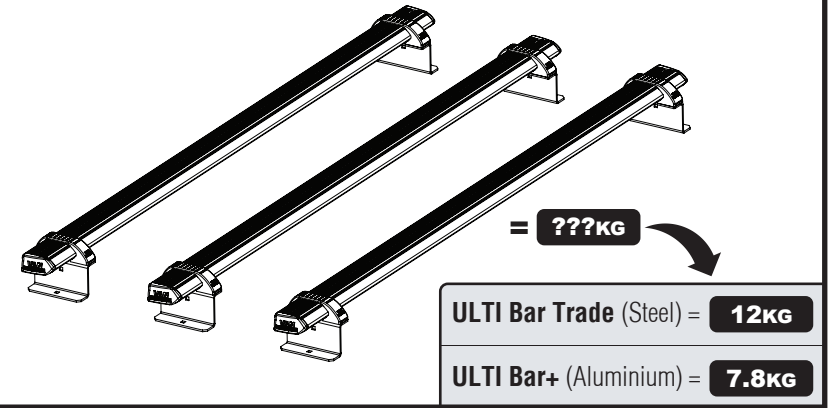

348-3-L2

Vehicle:
Ford Transit Custom 2023-
Volkswagen Transporter T7 2025-
Wheel Base: L2
Roof Height: H1
Rear Doors: Twin