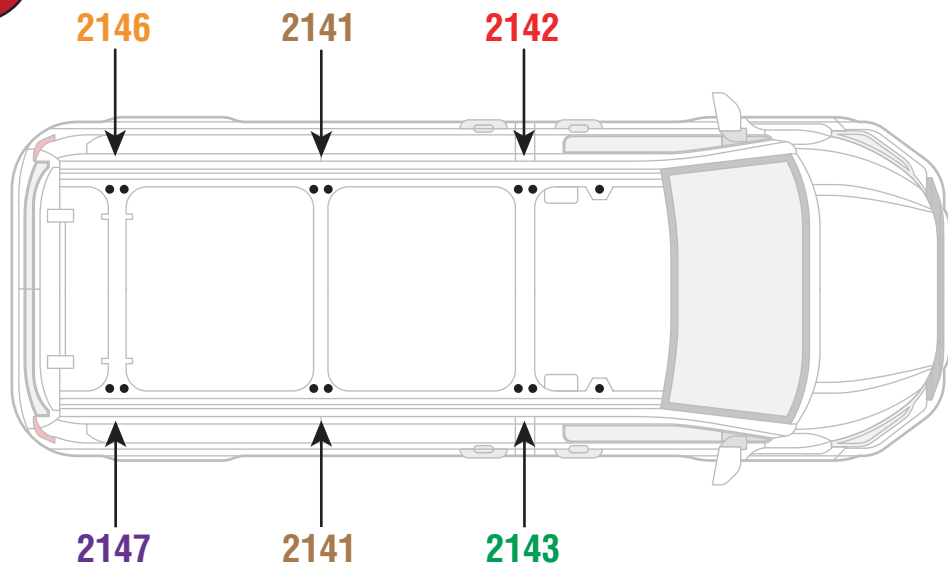

01

2141

2142

2143