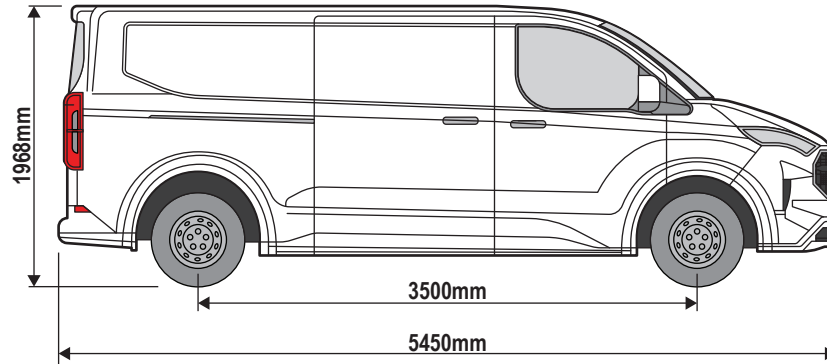

Van Guard Accessories Ltd
 Fair Oak Close, Exeter Airport Business Park,
 Exeter, Devon, EX5 2UL
www.van-guard.co.uk

348-4-L2

Vehicle:
 Ford Transit Custom 2023-
 Volkswagen Transporter T7 2025-
Wheel Base: L2
Roof Height: H1
Rear Doors: Twin