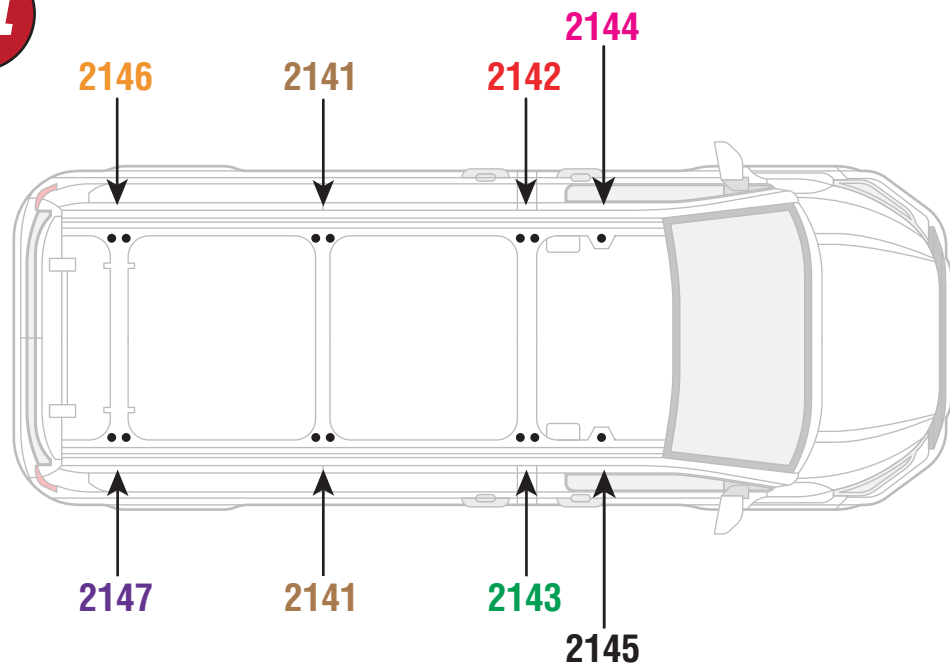

01

2141

2142

2143

2144