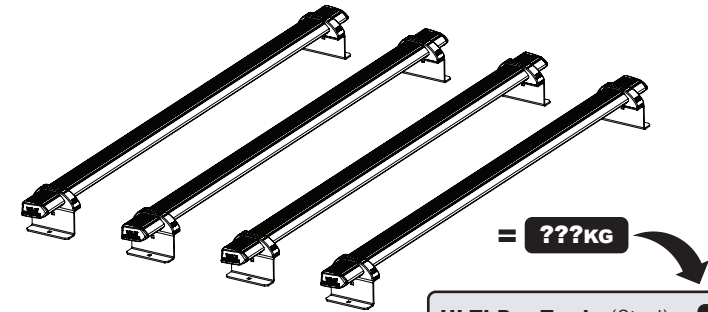

348-4-L2

Vehicle:
Ford Transit Custom 2023-
Volkswagen Transporter T7 2025-
Wheel Base: L2
Roof Height: H1
Rear Doors: Twin

ULTI Bar Trade (Steel) =	16KG
ULTI Bar+ (Aluminium) =	10.4KG